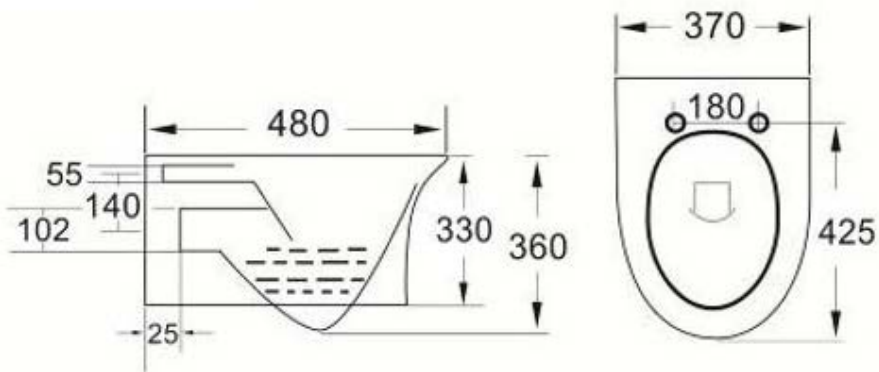

Range: Sima
Type: Wall Mounted WC
Code: AM046
Version/Date: v2 04/23

Information:

Guarantee/Aftercare: During installation extra care must be taken to avoid damaging the fittings. We provide a guarantee against faulty manufacture or materials (excluding serviceable parts), providing they have been installed, cared for and used in accordance with our instructions and good plumbing practice. We recommend that all brassware is installed to allow access to serviceable parts as we cannot accept responsibility in the event that access is required.