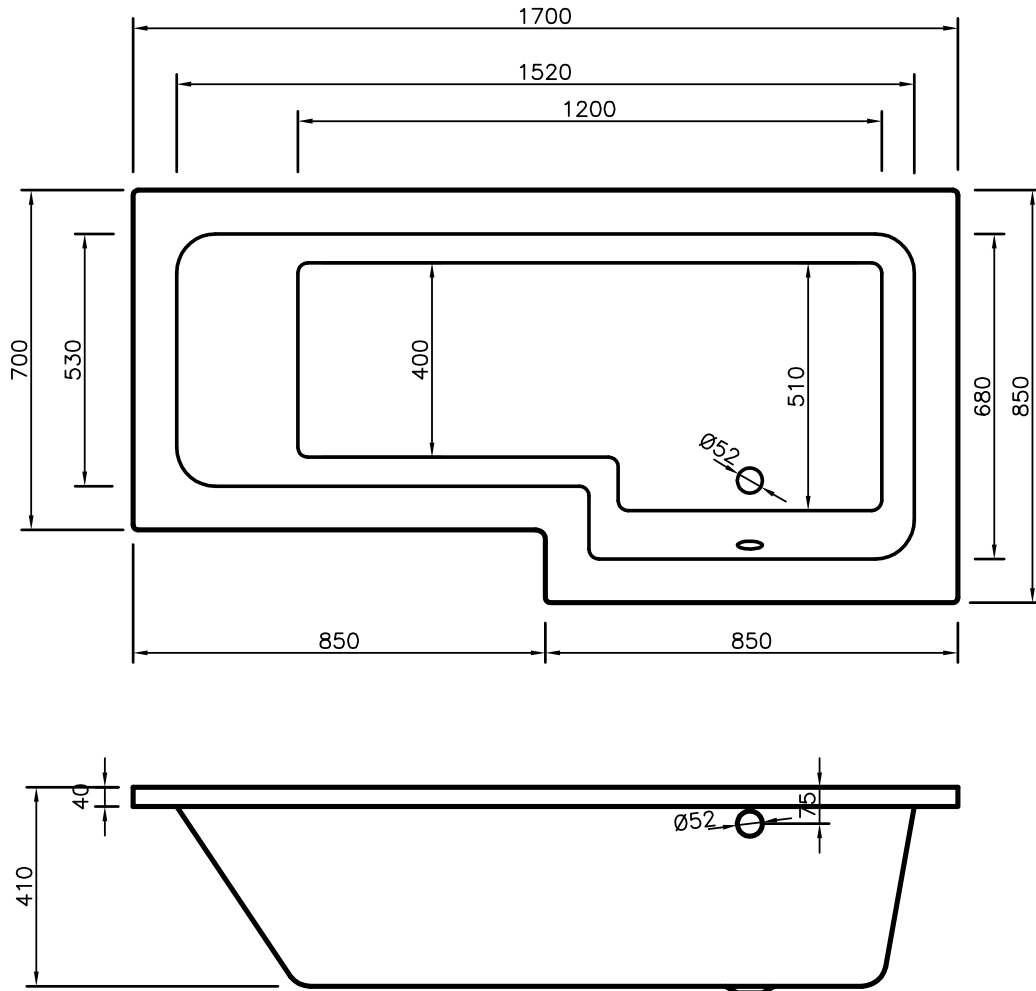

Range: Luxury Bathing
 Type: L-Bath
 Code: BH036 (LH) BH035 (RH)
 Version/Date: v1 07/21

RH version shown

Information:

Capacity 255L

Systems 1 & 2 only can be added to this bath.

Guarantee/Aftercare: During installation extra care must be taken to avoid damaging the fittings. We provide a guarantee against faulty manufacture or materials (excluding serviceable parts), providing they have been installed, cared for and used in accordance with our instructions and good plumbing practice. All products installed in a commercial environment carry a 12 month guarantee. We cannot be held responsible for the use of incorrect dimensions shown for first fix without the actual products on site.

In line with the CE standards for this type of product, there may be a manufacturers tolerance of approximately +/- 2% on the overall dimensions and finish on these products. As per our terms and conditions of guarantee, we cannot be held responsible for the use of dimensions shown for first fix without the actual products on site. All dimensions stated are nominal and are subject to manufacturing tolerances.