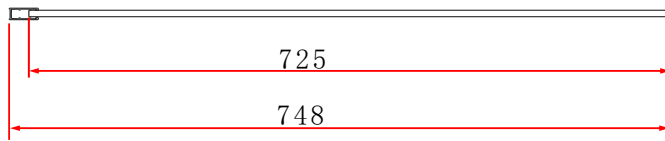

Range: Shower Enclosure

Type: Lune Side Panels

Code: EN038 EN039 EN040 EN041

Version/Date: v1 04/21

EN038

EN039

EN040

EN041