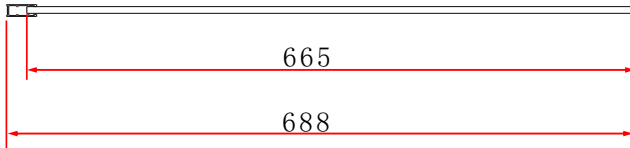

Range: Shower Enclosure

Type: Lune Side Panels

Code: EN038 EN039 EN040 EN041

Version/Date: v1 04/21

EN038

EN039

EN040

EN041