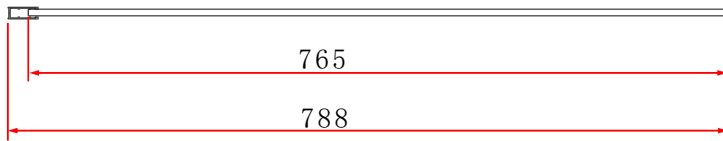

Range: Shower Enclosure

Type: Lune Side Panels

Code: EN038 EN039 EN040 EN041

Version/Date: v1 04/21

EN038

EN039

EN040

EN041