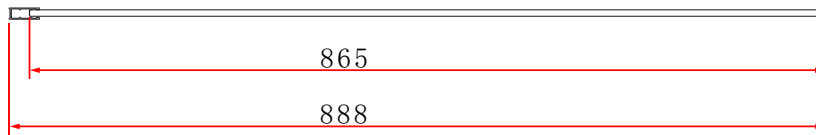

Range: Shower Enclosure

Type: Lune Side Panels

Code: EN038 EN039 EN040 EN041

Version/Date: v1 04/21

EN038

EN039

EN040

EN041