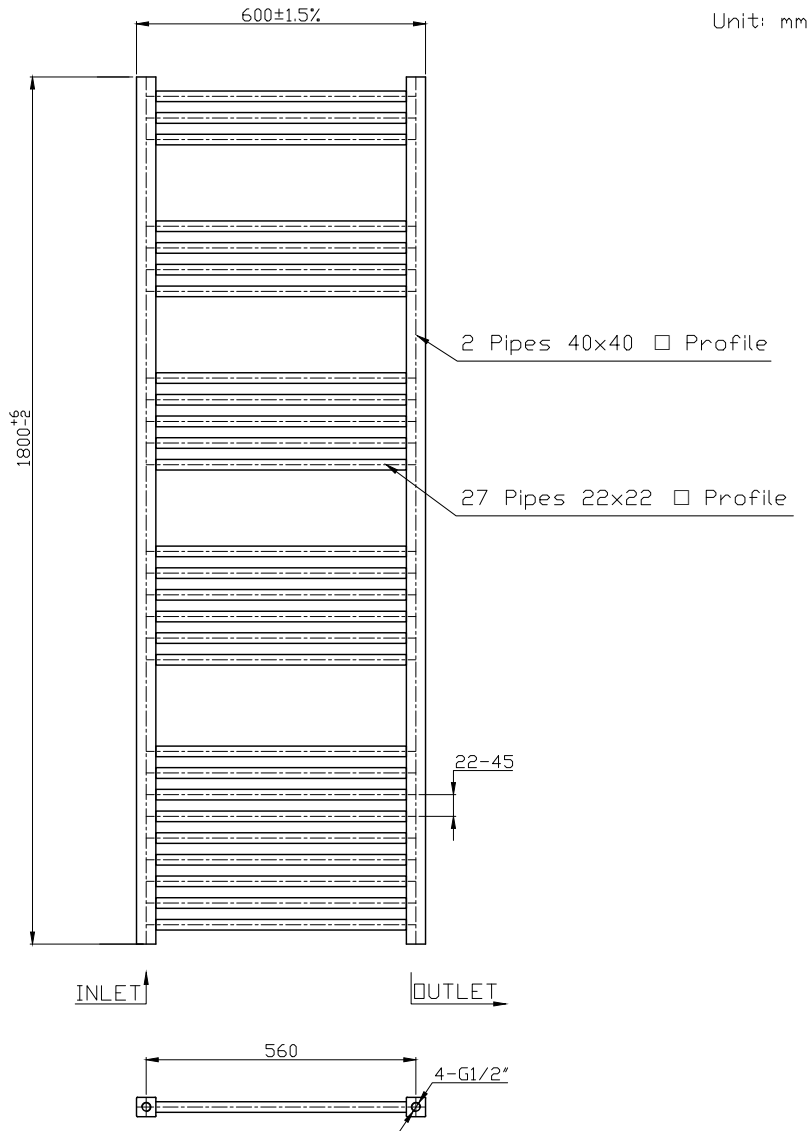

Range:	Radiators
Type:	Arno Pre-Filled Electric
Code:	ER125 ER126 ER127 ER128 ER129
Version/Date:	v1 05/21

1500 x 500 Image Shown

This product is designed as a warmer of dry towels. Placing wet towels or garments on this product may result in the deterioration of the surface finish.

Height	Width	Element Watts
1800	600	600

Finishes:

Guarantee/Aftercare: During installation extra care must be taken to avoid damaging the fittings. We provide a guarantee against faulty manufacture or materials (excluding serviceable parts), providing they have been installed, cared for and used in accordance with our instructions and good plumbing practice. All products installed in a commercial environment carry a 12 month guarantee. We cannot be held responsible for the use of incorrect dimensions shown for first fix without the actual products on site. All dimensions stated are nominal and are subject to manufacturing tolerances.