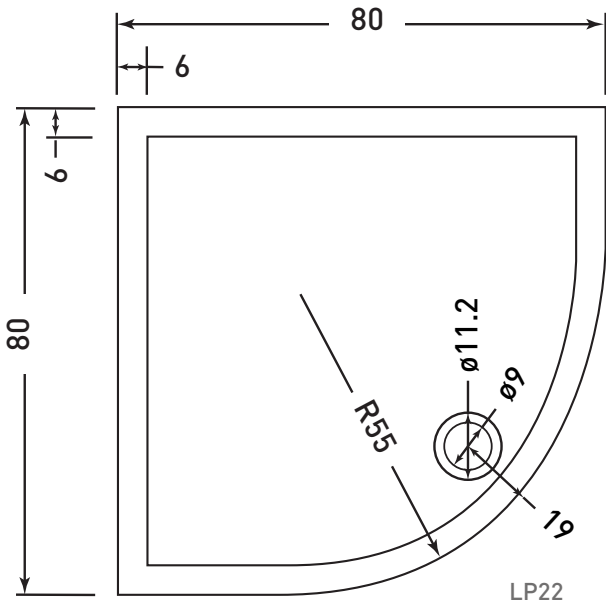

| | |
|---------------|----------------|
| Range: | Shower Trays |
| Type: | Quadrant |
| Code: | LP22/LP23/LP38 |
| Version/Date: | v4 04/23 |

Information: Waste not included

Guarantee/Aftercare: During installation extra care must be taken to avoid damaging the fittings. We provide a guarantee against faulty manufacture or materials (excluding serviceable parts), providing they have been installed, cared for and used in accordance with our instructions and good plumbing practice. All products installed in a commercial environment carry a 12 month guarantee. We cannot be held responsible for the use of incorrect dimensions shown for first fix without the actual products on site.

In line with the CE standards for this type of product, there may be a manufacturers tolerance of approximately +/- 2% on the overall dimensions and finish on these products. As per our terms and conditions of guarantee, we cannot be held responsible for the use of dimensions shown for first fix without the actual products on site. All dimensions stated are nominal and are subject to manufacturing tolerances.