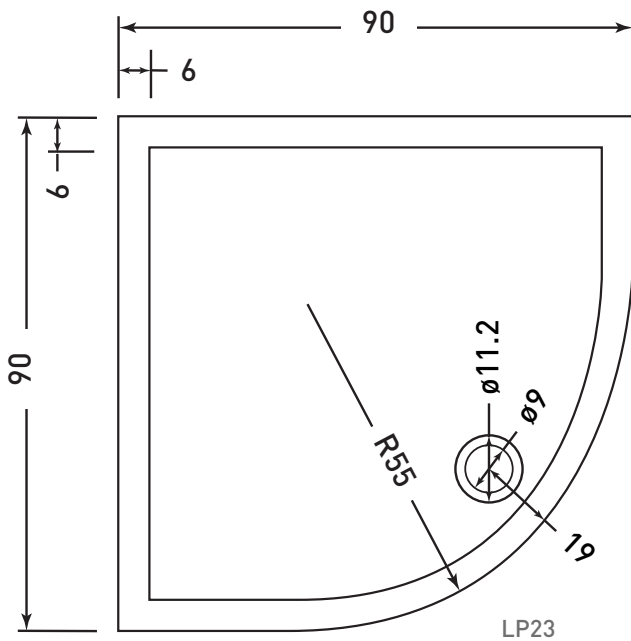

| | |
|---------------|----------------|
| Range: | Shower Trays |
| Type: | Quadrant |
| Code: | LP22/LP23/LP38 |
| Version/Date: | v4 04/23 |

Information: Waste not included

Guarantee/Aftercare: During installation extra care must be taken to avoid damaging the fittings. We provide a guarantee against faulty manufacture or materials (excluding serviceable parts), providing they have been installed, cared for and used in accordance with our instructions and good plumbing practice. All products installed in a commercial environment carry a 12 month guarantee. We cannot be held responsible for the use of incorrect dimensions shown for first fix without the actual products on site.

In line with the CE standards for this type of product, there may be a manufacturers tolerance of approximately +/- 2% on the overall dimensions and finish on these products. As per our terms and conditions of guarantee, we cannot be held responsible for the use of dimensions shown for first fix without the actual products on site. All dimensions stated are nominal and are subject to manufacturing tolerances.