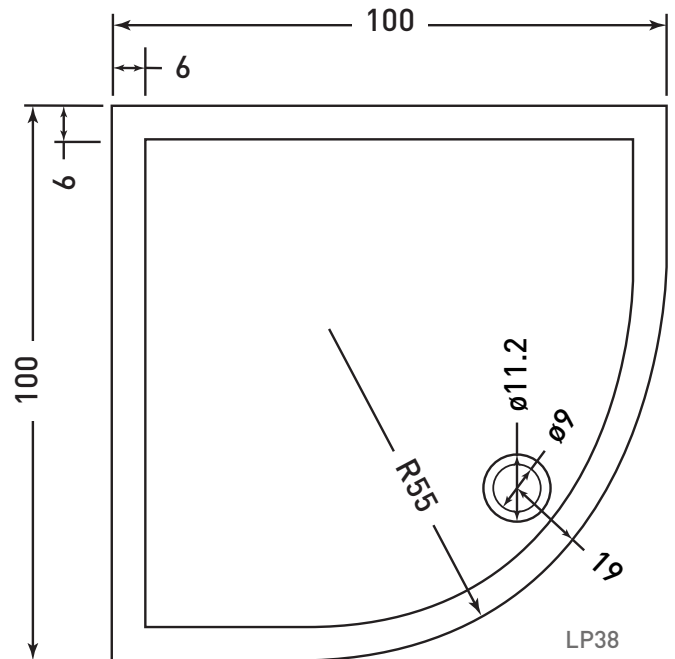

| | |
|---------------|----------------|
| Range: | Shower Trays |
| Type: | Quadrant |
| Code: | LP22/LP23/LP38 |
| Version/Date: | v4 04/23 |

Information: Waste not included

Guarantee/Aftercare: During installation extra care must be taken to avoid damaging the fittings. We provide a guarantee against faulty manufacture or materials (excluding serviceable parts), providing they have been installed, cared for and used in accordance with our instructions and good plumbing practice. All products installed in a commercial environment carry a 12 month guarantee. We cannot be held responsible for the use of incorrect dimensions shown for first fix without the actual products on site.

In line with the CE standards for this type of product, there may be a manufacturers tolerance of approximately +/- 2% on the overall dimensions and finish on these products. As per our terms and conditions of guarantee, we cannot be held responsible for the use of dimensions shown for first fix without the actual products on site. All dimensions stated are nominal and are subject to manufacturing tolerances.