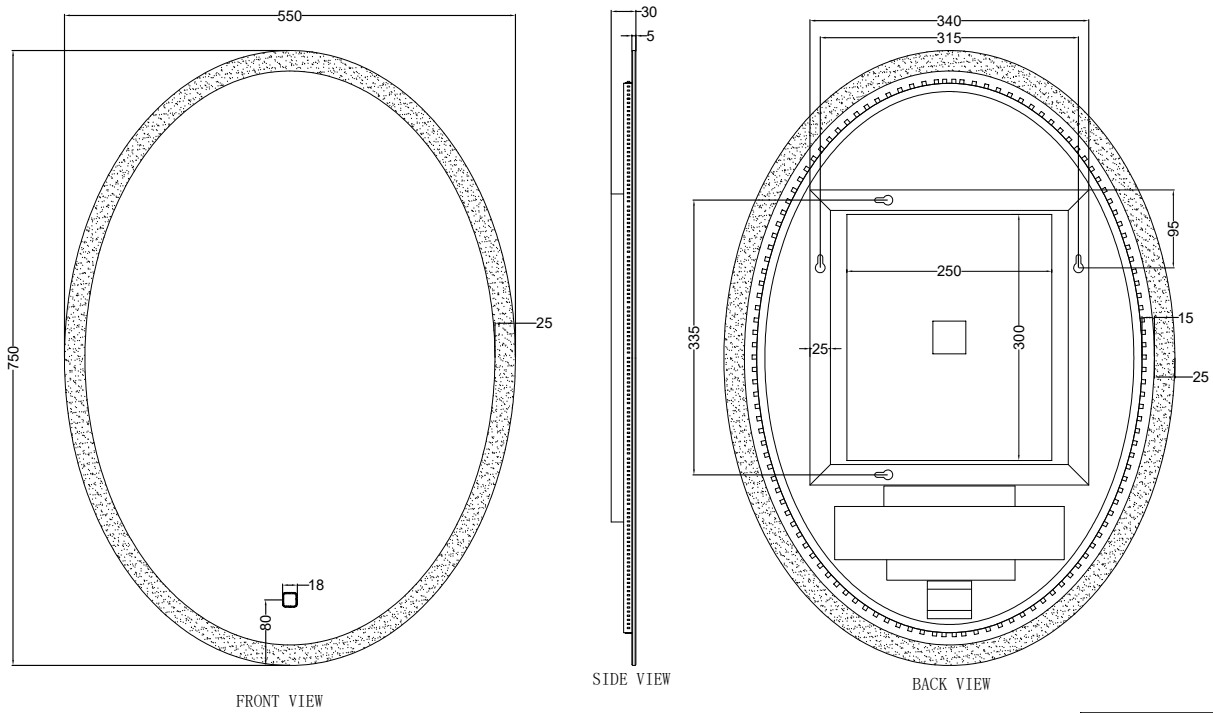

Range: Mirrors
Type: Konnex Oval
Code: MI073
Version/Date: v1 03/23

Information:

LED. Heated Demister. Touch on/off.

Guarantee/Aftercare: During installation extra care must be taken to avoid damaging the fittings. We provide a guarantee against faulty manufacture or materials (excluding serviceable parts), providing they have been installed, cared for and used in accordance with our instructions and good plumbing practice. We recommend that all brassware is installed to allow access to serviceable parts as we cannot accept responsibility in the event that access is required.