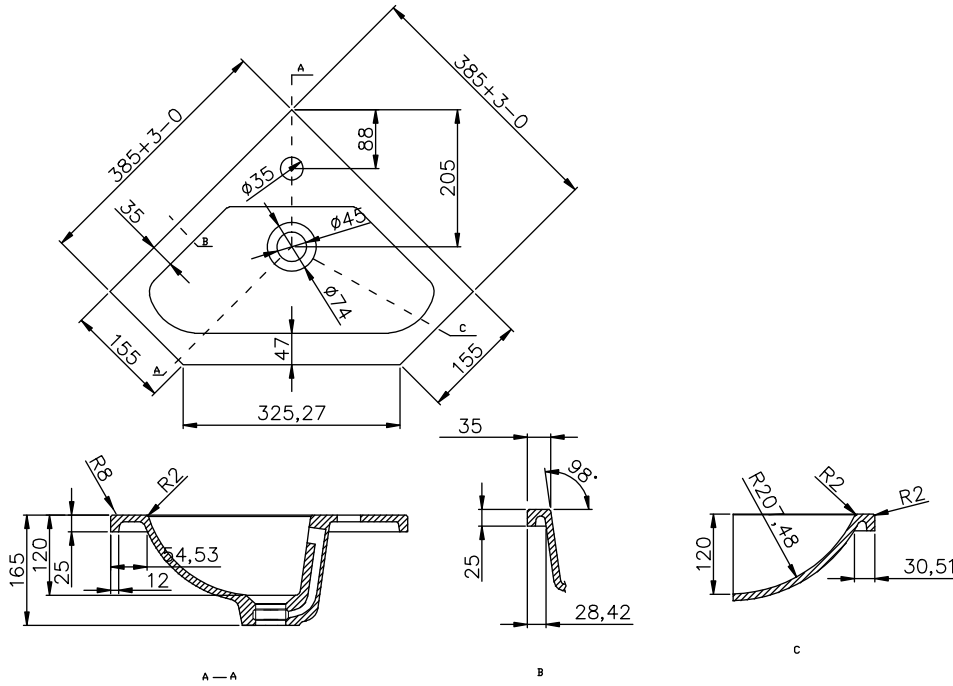

Range: Furniture

Type: Tyne

Code: N090184TH N090384TH N090784TH

Version/Date: v2 11/21

Information:
Mineral Cast Basin

Guarantee/Aftercare: During installation extra care must be taken to avoid damaging the fittings. We provide a guarantee against faulty manufacture or materials (excluding serviceable parts), providing they have been installed, cared for and used in accordance with our instructions and good plumbing practice.

Unit Colour:

Gloss White

Satin Cashmere

Satin Graphite

Phoenix Whirlpools Ltd. Unit 8, Leeds 27 Industrial Estate, Bruntcliffe Ave. Morley, Leeds LS27 0LL

Tel: (Sales) +44 (0)113 2012260 Fax: +44 (0)113 2012268 Email: sales@phoenix-uk.co.uk Web: www.phoenix-uk.co.uk

Notes: Drawings may not be to scale. All dimensions in mm unless otherwise stated. Information correct at time of printing but subject to change at any time.