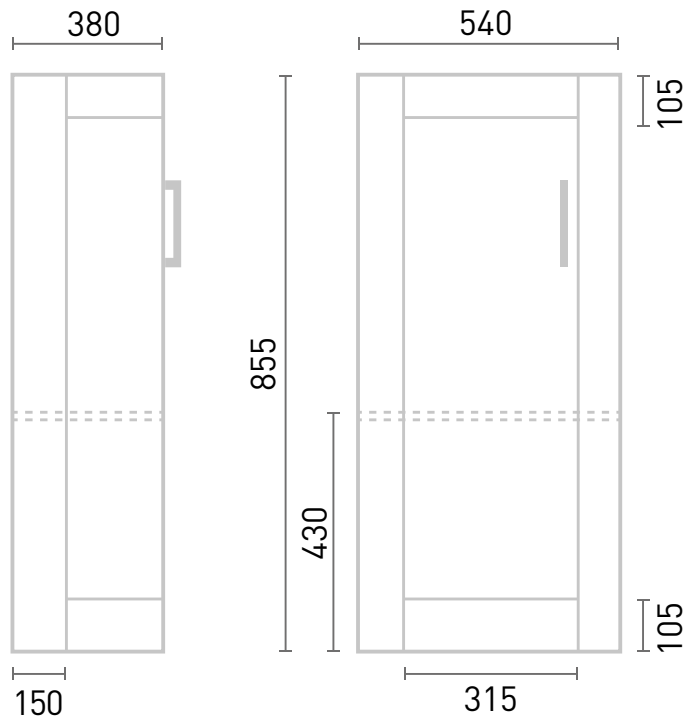

Range: Furniture

Type: Tyne

Code: N090184TH N090384TH N090784TH

Version/Date: v2 11/21

Information:
Mineral Cast Basin

Guarantee/Aftercare: During installation extra care must be taken to avoid damaging the fittings. We provide a guarantee against faulty manufacture or materials (excluding serviceable parts), providing they have been installed, cared for and used in accordance with our instructions and good plumbing practice.

Unit Colour:

Gloss White

Satin Cashmere

Satin Graphite

Phoenix Whirlpools Ltd. Unit 8, Leeds 27 Industrial Estate, Bruntcliffe Ave. Morley, Leeds LS27 0LL

Tel: (Sales) +44 (0)113 2012260 Fax: +44 (0)113 2012268 Email: sales@phoenix-uk.co.uk Web: www.phoenix-uk.co.uk

Notes: Drawings may not be to scale. All dimensions in mm unless otherwise stated. Information correct at time of printing but subject to change at any time.