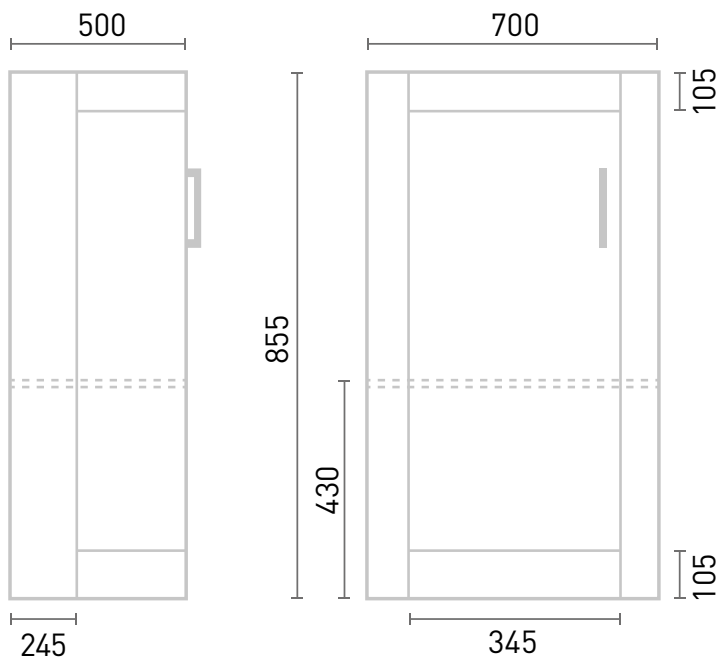

Range: Furniture

Type: Tyne Large Corner Unit

Code: N090185TH N090385TH N090785TH

Version/Date: v2 11/21

Information:  
Mineral Cast Basin

Guarantee/Aftercare: During installation extra care must be taken to avoid damaging the fittings. We provide a guarantee against faulty manufacture or materials (excluding serviceable parts), providing they have been installed, cared for and used in accordance with our instructions and good plumbing practice.

Unit Colour:

Gloss White

Satin Cashmere

Satin Graphite

Phoenix Whirlpools Ltd. Unit 8, Leeds 27 Industrial Estate, Bruntcliffe Ave. Morley, Leeds LS27 0LL

Tel: (Sales) +44 (0)113 2012260 Fax: +44 (0)113 2012268 Email: sales@phoenix-uk.co.uk Web: www.phoenix-uk.co.uk