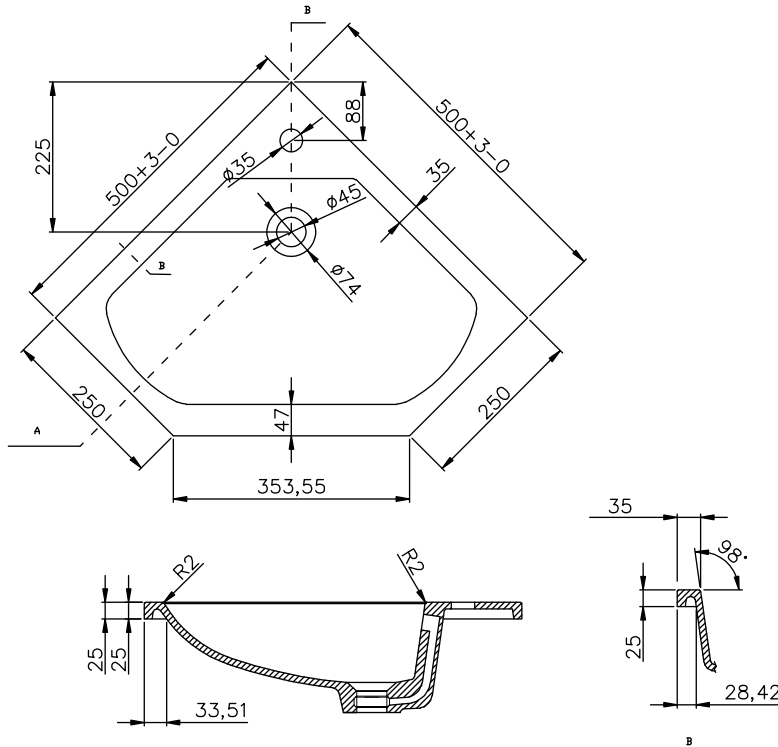

Range: Furniture

Type: Tyne Large Corner Unit

Code: N090185TH N090385TH N090785TH

Version/Date: v2 11/21

Information:  
Mineral Cast Basin

Guarantee/Aftercare: During installation extra care must be taken to avoid damaging the fittings. We provide a guarantee against faulty manufacture or materials (excluding serviceable parts), providing they have been installed, cared for and used in accordance with our instructions and good plumbing practice.

Unit Colour:

Gloss White

Satin Cashmere

Satin Graphite

Phoenix Whirlpools Ltd. Unit 8, Leeds 27 Industrial Estate, Bruntcliffe Ave. Morley, Leeds LS27 0LL

Tel: (Sales) +44 (0)113 2012260 Fax: +44 (0)113 2012268 Email: sales@phoenix-uk.co.uk Web: www.phoenix-uk.co.uk