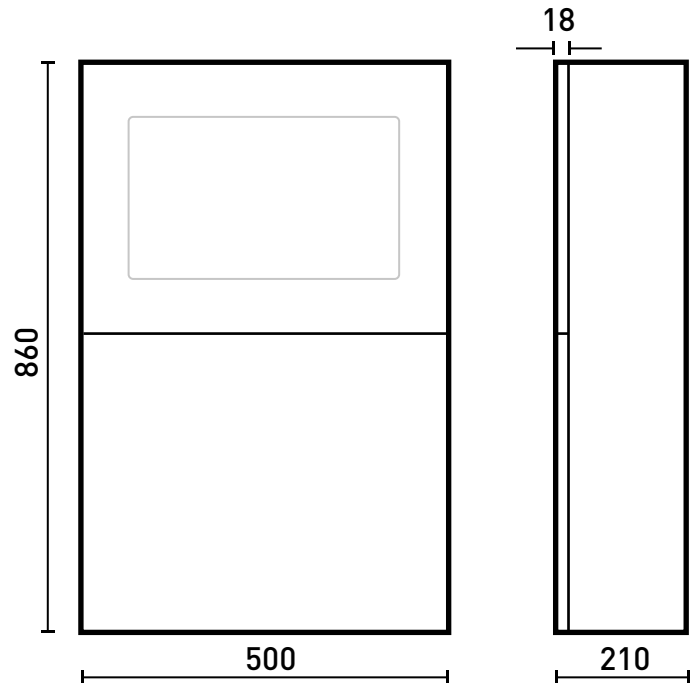

Range: Balmoral Furniture

Type: Back to Wall Unit, WC & Seat

Code: N141683BA N141783BA N141883BA N141983BA

Version/Date: v1 07/21

**Guarantee/Aftercare:** During installation extra care must be taken to avoid damaging the fittings. We provide a guarantee against faulty manufacture or materials (excluding serviceable parts), providing they have been installed, cared for and used in accordance with our instructions and good plumbing practice. We recommend that all brassware is installed to allow access to serviceable parts as we cannot accept responsibility in the event that access is required.