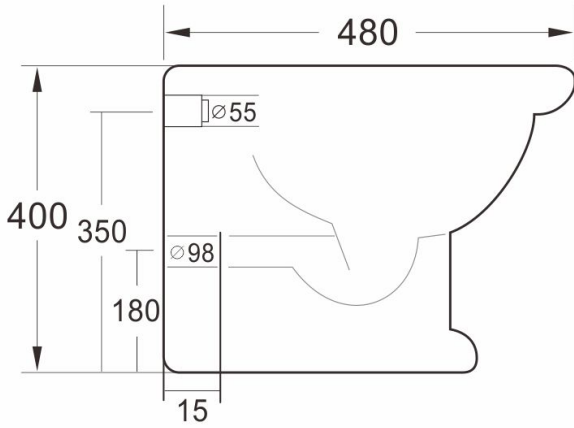

Range: Balmoral Furniture

Type: Back to Wall Unit, WC & Seat

Code: N141683BA N141783BA N141883BA N141983BA

Version/Date: v1 07/21

**Guarantee/Aftercare:** During installation extra care must be taken to avoid damaging the fittings. We provide a guarantee against faulty manufacture or materials (excluding serviceable parts), providing they have been installed, cared for and used in accordance with our instructions and good plumbing practice. We recommend that all brassware is installed to allow access to serviceable parts as we cannot accept responsibility in the event that access is required.