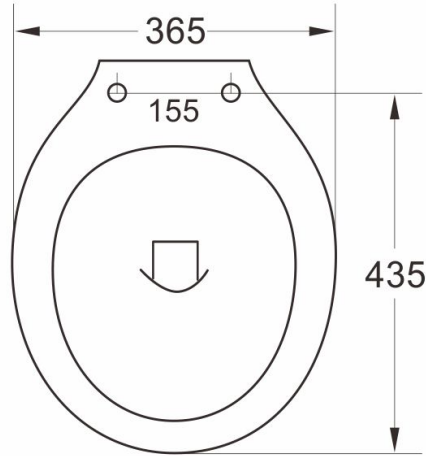

Range: Balmoral Furniture

Type: Back to Wall Unit, WC & Seat

Code: N141683BA N141783BA N141883BA N141983BA

Version/Date: v1 07/21

**Guarantee/Aftercare:** During installation extra care must be taken to avoid damaging the fittings. We provide a guarantee against faulty manufacture or materials (excluding serviceable parts), providing they have been installed, cared for and used in accordance with our instructions and good plumbing practice. We recommend that all brassware is installed to allow access to serviceable parts as we cannot accept responsibility in the event that access is required.