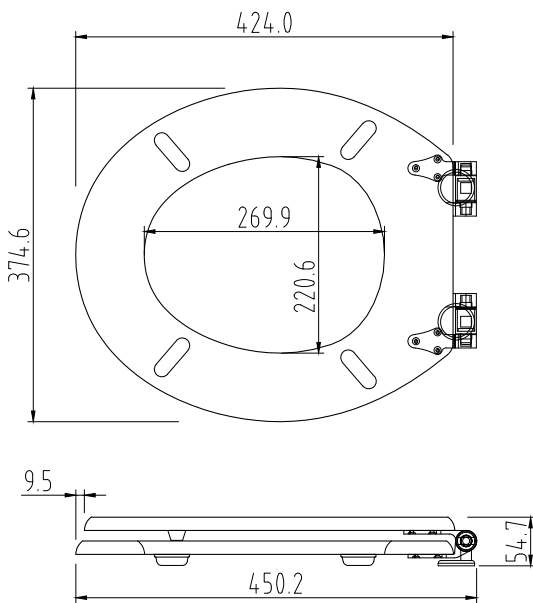

Range: Balmoral Furniture

Type: Back to Wall Unit, WC & Seat

Code: N141683BA N141783BA N141883BA N141983BA

Version/Date: v1 07/21

**Guarantee/Aftercare:** During installation extra care must be taken to avoid damaging the fittings. We provide a guarantee against faulty manufacture or materials (excluding serviceable parts), providing they have been installed, cared for and used in accordance with our instructions and good plumbing practice. We recommend that all brassware is installed to allow access to serviceable parts as we cannot accept responsibility in the event that access is required.