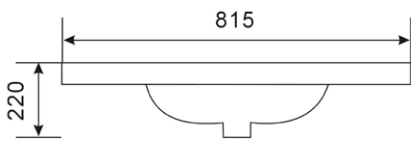

Range: Balmoral Furniture
 Type: 80 Floor Standing Unit & Basin
 Code: NB04PBT NB04YXT NB04HGT
 Version/Date: v1 01/24

TOP VIEW

SIDE VIEW

FRONT VIEW

Guarantee/Aftercare: During installation extra care must be taken to avoid damaging the fittings. We provide a guarantee against faulty manufacture or materials (excluding serviceable parts), providing they have been installed, cared for and used in accordance with our instructions and good plumbing practice.