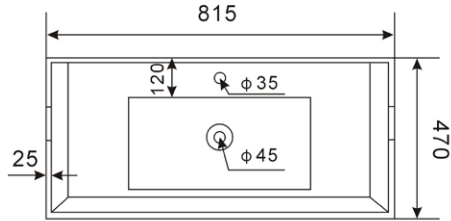

Range: Balmoral Furniture
 Type: 80 Floor Standing Unit & Basin
 Code: NB04PBT NB04YXT NB04HGT
 Version/Date: v1 01/24

TOP VIEW

SIDE VIEW

FRONT VIEW

Guarantee/Aftercare: During installation extra care must be taken to avoid damaging the fittings. We provide a guarantee against faulty manufacture or materials (excluding serviceable parts), providing they have been installed, cared for and used in accordance with our instructions and good plumbing practice.