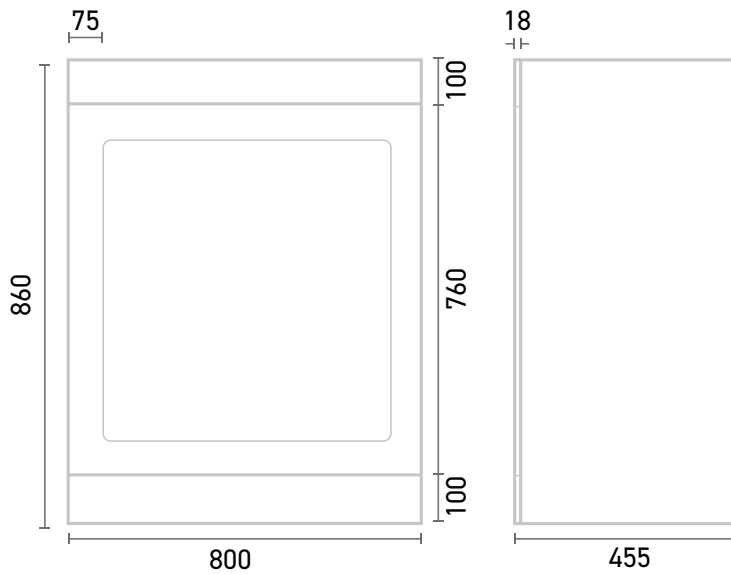

Range: Balmoral Furniture
 Type: 80 Floor Standing Unit & Basin
 Code: NB04PBT NB04YXT NB04HGT
 Version/Date: v1 01/24

TOP VIEW

SIDE VIEW

FRONT VIEW

Guarantee/Aftercare: During installation extra care must be taken to avoid damaging the fittings. We provide a guarantee against faulty manufacture or materials (excluding serviceable parts), providing they have been installed, cared for and used in accordance with our instructions and good plumbing practice.