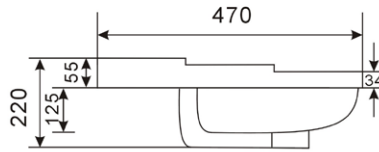

Range: Balmoral Furniture
 Type: 80 Floor Standing Unit & Basin
 Code: NB04PBT NB04YXT NB04HGT
 Version/Date: v1 01/24

TOP VIEW

SIDE VIEW

FRONT VIEW

Guarantee/Aftercare: During installation extra care must be taken to avoid damaging the fittings. We provide a guarantee against faulty manufacture or materials (excluding serviceable parts), providing they have been installed, cared for and used in accordance with our instructions and good plumbing practice.