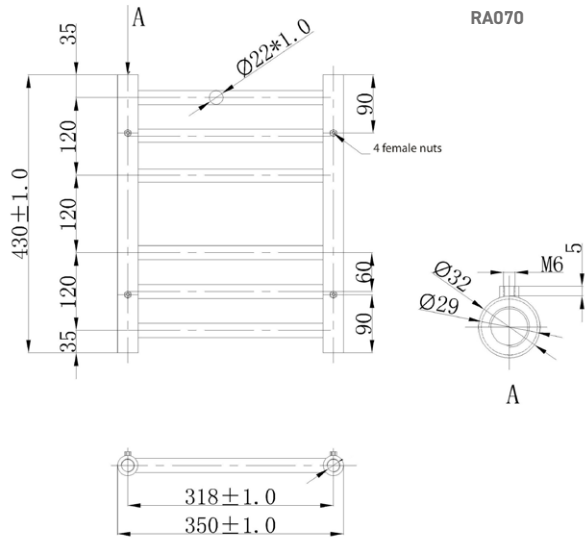

1600 x 350 Image Shown

Information:

Height	Width	Pipe Centres	Wall to Pipe Centres	Watts	BTU's	Code
430	350	318	85	142	484	RA070
600	350	318	85	205	698	RA071
800	350	318	85	244	833	RA072

Finishes:

**Guarantee/Aftercare:** During installation extra care must be taken to avoid damaging the fittings. We provide a guarantee against faulty manufacture or materials (excluding serviceable parts), providing they have been installed, cared for and used in accordance with our instructions and good plumbing practice. All products installed in a commercial environment carry a 12 month guarantee. We cannot be held responsible for the use of incorrect dimensions shown for first fix without the actual products on site.

Range: Radiators

Type: Athena

Code: RA070 RA071 RA072 RA073 RA074 RA075

Version/Date: v3 11/22

RA074

RA075

Information:

Height	Width	Pipe Centres	Wall to Pipe Centres	Watts	BTU's	Code
1200	350	318	85	373	1274	RA073
1400	350	318	85	423	1443	RA074
1600	350	318	85	472	1611	RA075