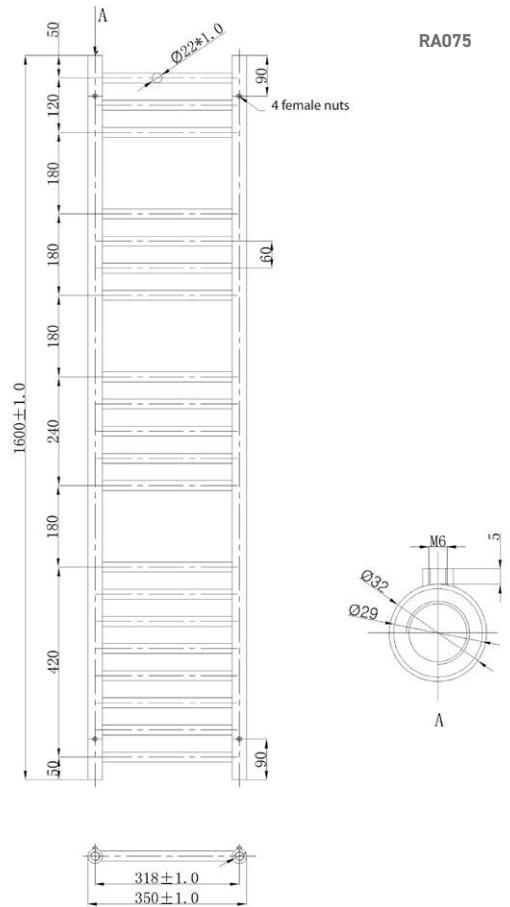

1600 x 350 Image Shown

Information:

Height	Width	Pipe Centres	Wall to Pipe Centres	Watts	BTU's	Code
430	350	318	85	142	484	RA070
600	350	318	85	205	698	RA071
800	350	318	85	244	833	RA072

Finishes:

**Guarantee/Aftercare:** During installation extra care must be taken to avoid damaging the fittings. We provide a guarantee against faulty manufacture or materials (excluding serviceable parts), providing they have been installed, cared for and used in accordance with our instructions and good plumbing practice. All products installed in a commercial environment carry a 12 month guarantee. We cannot be held responsible for the use of incorrect dimensions shown for first fix without the actual products on site.

Range: Radiators

Type: Athena

Code: RA070 RA071 RA072 RA073 RA074 RA075

Version/Date: v3 11/22

RA074

RA075

Information:

Height	Width	Pipe Centres	Wall to Pipe Centres	Watts	BTU's	Code
1200	350	318	85	373	1274	RA073
1400	350	318	85	423	1443	RA074
1600	350	318	85	472	1611	RA075