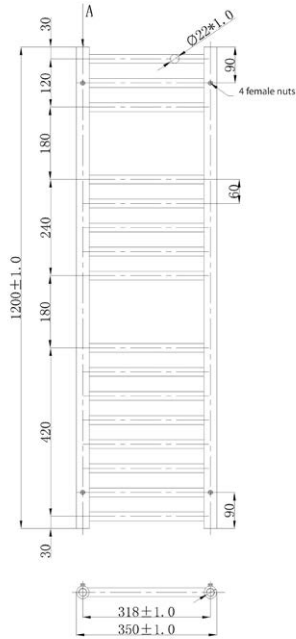

1600 x 350 Image Shown

Information:

Height	Width	Pipe Centres	Wall to Pipe Centres	Watts	BTU's	Code
430	350	318	85	142	484	RA070
600	350	318	85	205	698	RA071
800	350	318	85	244	833	RA072

Finishes:

**Guarantee/Aftercare:** During installation extra care must be taken to avoid damaging the fittings. We provide a guarantee against faulty manufacture or materials (excluding serviceable parts), providing they have been installed, cared for and used in accordance with our instructions and good plumbing practice. All products installed in a commercial environment carry a 12 month guarantee. We cannot be held responsible for the use of incorrect dimensions shown for first fix without the actual products on site.

Range: Radiators

Type: Athena

Code: RA070 RA071 RA072 RA073 RA074 RA075

Version/Date: v3 11/22

RA074

RA075

Information:

Height	Width	Pipe Centres	Wall to Pipe Centres	Watts	BTU's	Code
1200	350	318	85	373	1274	RA073
1400	350	318	85	423	1443	RA074
1600	350	318	85	472	1611	RA075