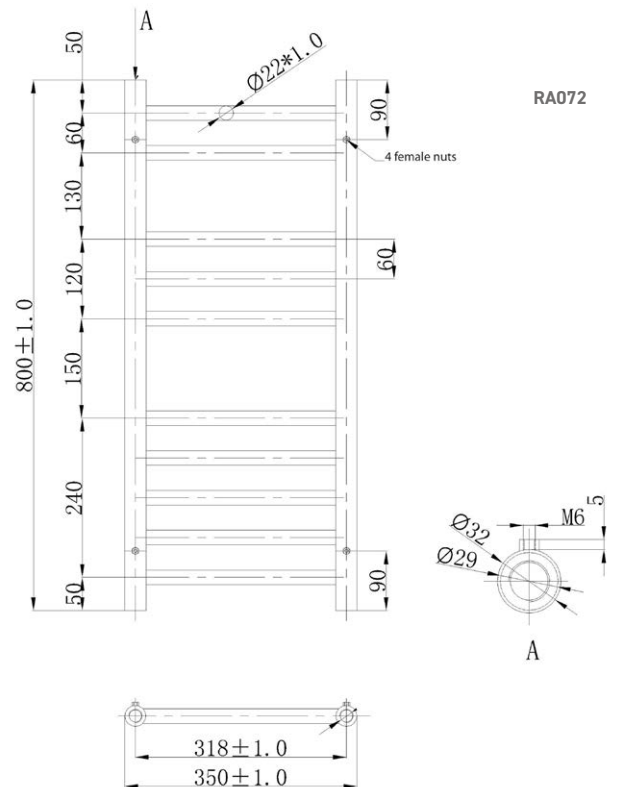

1600 x 350 Image Shown

Information:

Height	Width	Pipe Centres	Wall to Pipe Centres	Watts	BTU's	Code
430	350	318	85	142	484	RA070
600	350	318	85	205	698	RA071
800	350	318	85	244	833	RA072

Finishes:

**Guarantee/Aftercare:** During installation extra care must be taken to avoid damaging the fittings. We provide a guarantee against faulty manufacture or materials (excluding serviceable parts), providing they have been installed, cared for and used in accordance with our instructions and good plumbing practice. All products installed in a commercial environment carry a 12 month guarantee. We cannot be held responsible for the use of incorrect dimensions shown for first fix without the actual products on site.

Range: Radiators

Type: Athena

Code: RA070 RA071 RA072 RA073 RA074 RA075

Version/Date: v3 11/22

RA074

RA075

Information:

Height	Width	Pipe Centres	Wall to Pipe Centres	Watts	BTU's	Code
1200	350	318	85	373	1274	RA073
1400	350	318	85	423	1443	RA074
1600	350	318	85	472	1611	RA075