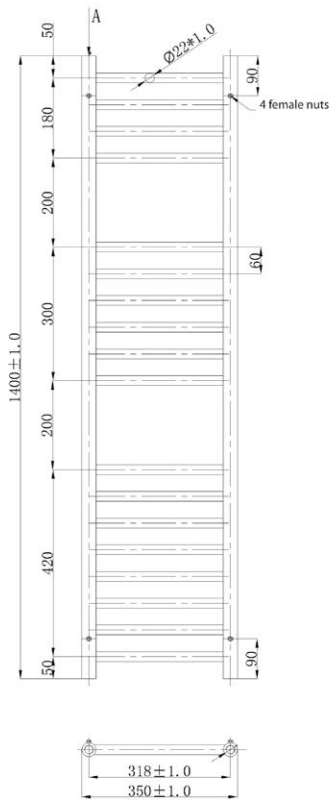

1600 x 350 Image Shown

Information:

Height	Width	Pipe Centres	Wall to Pipe Centres	Watts	BTU's	Code
430	350	318	85	142	484	RA070
600	350	318	85	205	698	RA071
800	350	318	85	244	833	RA072

Finishes:

**Guarantee/Aftercare:** During installation extra care must be taken to avoid damaging the fittings. We provide a guarantee against faulty manufacture or materials (excluding serviceable parts), providing they have been installed, cared for and used in accordance with our instructions and good plumbing practice. All products installed in a commercial environment carry a 12 month guarantee. We cannot be held responsible for the use of incorrect dimensions shown for first fix without the actual products on site.

Range: Radiators

Type: Athena

Code: RA070 RA071 RA072 RA073 RA074 RA075

Version/Date: v3 11/22

RA074

RA075

Information:

Height	Width	Pipe Centres	Wall to Pipe Centres	Watts	BTU's	Code
1200	350	318	85	373	1274	RA073
1400	350	318	85	423	1443	RA074
1600	350	318	85	472	1611	RA075