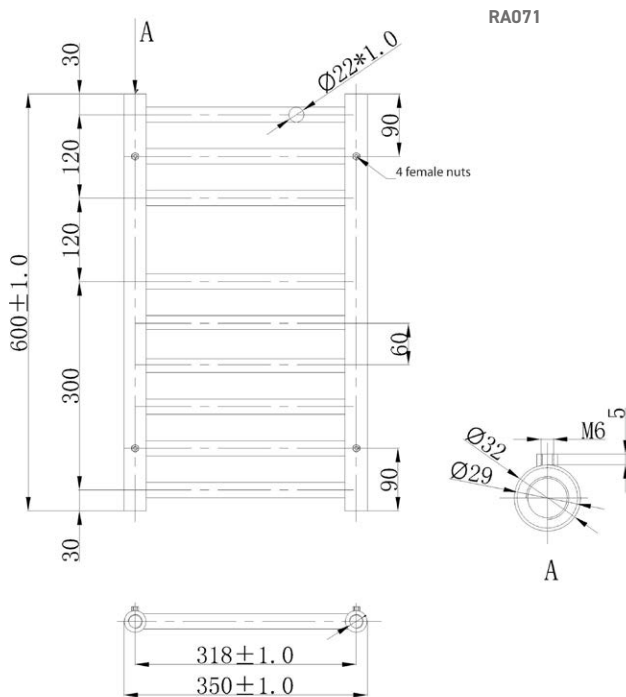

1600 x 350 Image Shown

Information:

Height	Width	Pipe Centres	Wall to Pipe Centres	Watts	BTU's	Code
430	350	318	85	142	484	RA070
600	350	318	85	205	698	RA071
800	350	318	85	244	833	RA072

Finishes:

**Guarantee/Aftercare:** During installation extra care must be taken to avoid damaging the fittings. We provide a guarantee against faulty manufacture or materials (excluding serviceable parts), providing they have been installed, cared for and used in accordance with our instructions and good plumbing practice. All products installed in a commercial environment carry a 12 month guarantee. We cannot be held responsible for the use of incorrect dimensions shown for first fix without the actual products on site.

Range: Radiators

Type: Athena

Code: RA070 RA071 RA072 RA073 RA074 RA075

Version/Date: v3 11/22

RA074

RA075

Information:

Height	Width	Pipe Centres	Wall to Pipe Centres	Watts	BTU's	Code
1200	350	318	85	373	1274	RA073
1400	350	318	85	423	1443	RA074
1600	350	318	85	472	1611	RA075