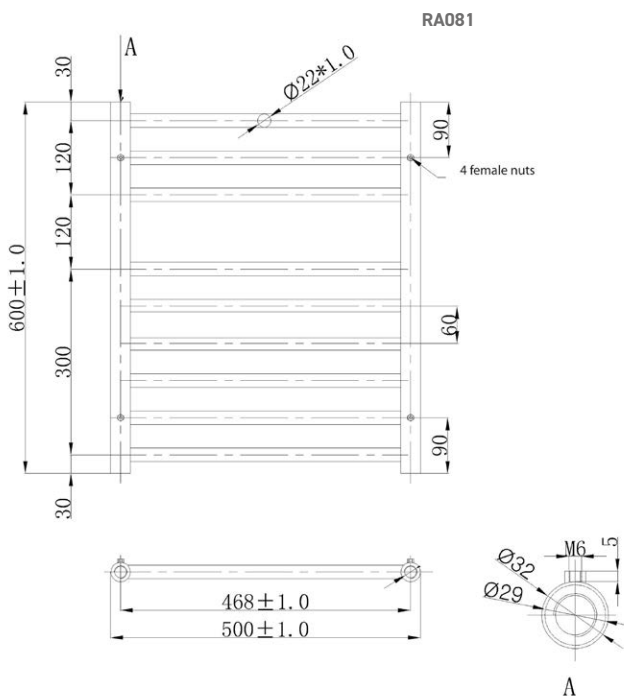

1600 x 350 Image Shown

Information:

Height	Width	Pipe Centres	Wall to Pipe Centres	Watts	BTU's	Code
430	500	468	85	183	624	RA080
600	500	468	85	265	904	RA081
800	500	468	85	310	1058	RA082

Finishes:

Guarantee/Aftercare: During installation extra care must be taken to avoid damaging the fittings. We provide a guarantee against faulty manufacture or materials (excluding serviceable parts), providing they have been installed, cared for and used in accordance with our instructions and good plumbing practice. All products installed in a commercial environment carry a 12 month guarantee. We cannot be held responsible for the use of incorrect dimensions shown for first fix without the actual products on site.

Range: Radiators

Type: Athena

Code: RA080 RA081 RA082 RA083 RA084 RA085

Version/Date: v3 11/22

Information:

Height	Width	Pipe Centres	Wall to Pipe Centres	Watts	BTU's	Code
1200	500	468	85	474	1617	RA083
1400	500	468	85	534	1823	RA084
1600	500	468	85	594	2025	RA085