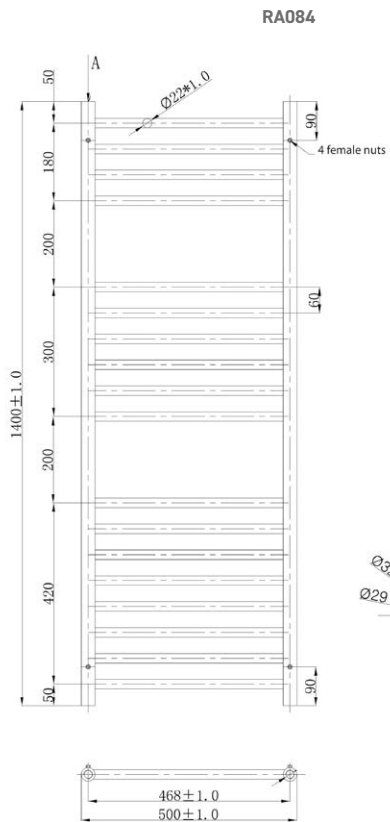

1600 x 350 Image Shown

Information:

Height	Width	Pipe Centres	Wall to Pipe Centres	Watts	BTU's	Code
430	500	468	85	183	624	RA080
600	500	468	85	265	904	RA081
800	500	468	85	310	1058	RA082

Finishes:

Guarantee/Aftercare: During installation extra care must be taken to avoid damaging the fittings. We provide a guarantee against faulty manufacture or materials (excluding serviceable parts), providing they have been installed, cared for and used in accordance with our instructions and good plumbing practice. All products installed in a commercial environment carry a 12 month guarantee. We cannot be held responsible for the use of incorrect dimensions shown for first fix without the actual products on site.

Range: Radiators

Type: Athena

Code: RA080 RA081 RA082 RA083 RA084 RA085

Version/Date: v3 11/22

Information:

Height	Width	Pipe Centres	Wall to Pipe Centres	Watts	BTU's	Code
1200	500	468	85	474	1617	RA083
1400	500	468	85	534	1823	RA084
1600	500	468	85	594	2025	RA085