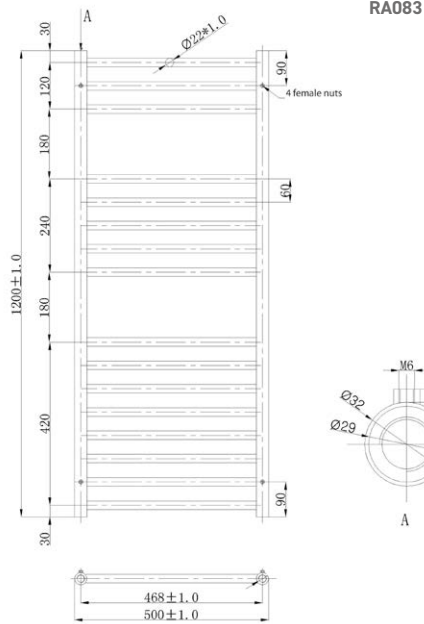

1600 x 350 Image Shown

Information:

Height	Width	Pipe Centres	Wall to Pipe Centres	Watts	BTU's	Code
430	500	468	85	183	624	RA080
600	500	468	85	265	904	RA081
800	500	468	85	310	1058	RA082

Finishes:

Guarantee/Aftercare: During installation extra care must be taken to avoid damaging the fittings. We provide a guarantee against faulty manufacture or materials (excluding serviceable parts), providing they have been installed, cared for and used in accordance with our instructions and good plumbing practice. All products installed in a commercial environment carry a 12 month guarantee. We cannot be held responsible for the use of incorrect dimensions shown for first fix without the actual products on site.

Range: Radiators

Type: Athena

Code: RA080 RA081 RA082 RA083 RA084 RA085

Version/Date: v3 11/22

Information:

Height	Width	Pipe Centres	Wall to Pipe Centres	Watts	BTU's	Code
1200	500	468	85	474	1617	RA083
1400	500	468	85	534	1823	RA084
1600	500	468	85	594	2025	RA085