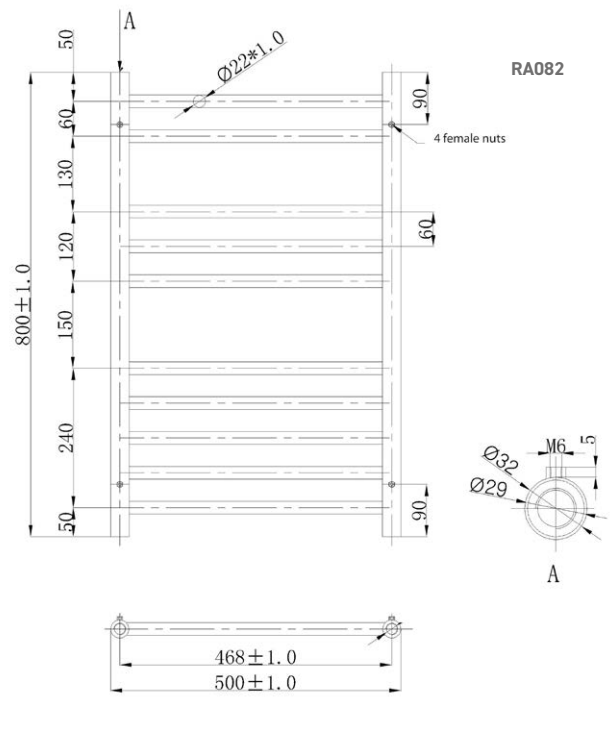

1600 x 350 Image Shown

Information:

Height	Width	Pipe Centres	Wall to Pipe Centres	Watts	BTU's	Code
430	500	468	85	183	624	RA080
600	500	468	85	265	904	RA081
800	500	468	85	310	1058	RA082

Finishes:

Guarantee/Aftercare: During installation extra care must be taken to avoid damaging the fittings. We provide a guarantee against faulty manufacture or materials (excluding serviceable parts), providing they have been installed, cared for and used in accordance with our instructions and good plumbing practice. All products installed in a commercial environment carry a 12 month guarantee. We cannot be held responsible for the use of incorrect dimensions shown for first fix without the actual products on site.

Range: Radiators

Type: Athena

Code: RA080 RA081 RA082 RA083 RA084 RA085

Version/Date: v3 11/22

Information:

Height	Width	Pipe Centres	Wall to Pipe Centres	Watts	BTU's	Code
1200	500	468	85	474	1617	RA083
1400	500	468	85	534	1823	RA084
1600	500	468	85	594	2025	RA085