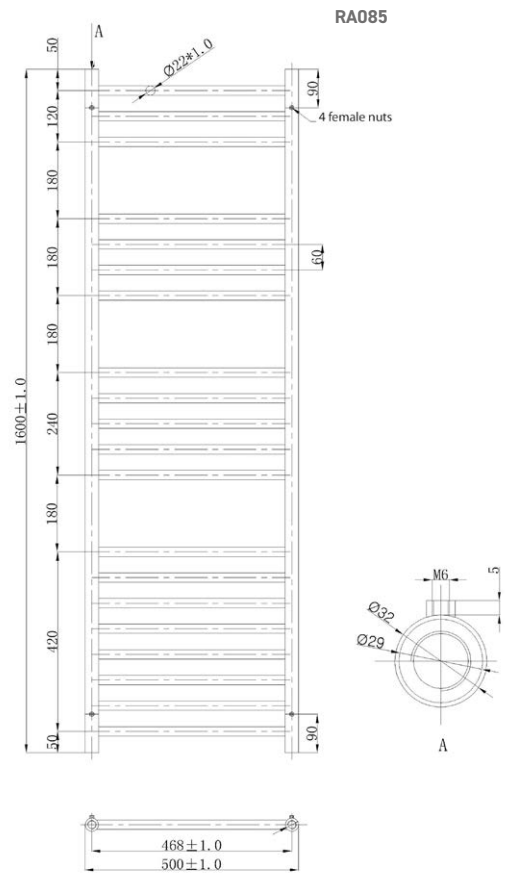

1600 x 350 Image Shown

Information:

Height	Width	Pipe Centres	Wall to Pipe Centres	Watts	BTU's	Code
430	500	468	85	183	624	RA080
600	500	468	85	265	904	RA081
800	500	468	85	310	1058	RA082

Finishes:

Guarantee/Aftercare: During installation extra care must be taken to avoid damaging the fittings. We provide a guarantee against faulty manufacture or materials (excluding serviceable parts), providing they have been installed, cared for and used in accordance with our instructions and good plumbing practice. All products installed in a commercial environment carry a 12 month guarantee. We cannot be held responsible for the use of incorrect dimensions shown for first fix without the actual products on site.

Range: Radiators

Type: Athena

Code: RA080 RA081 RA082 RA083 RA084 RA085

Version/Date: v3 11/22

Information:

Height	Width	Pipe Centres	Wall to Pipe Centres	Watts	BTU's	Code
1200	500	468	85	474	1617	RA083
1400	500	468	85	534	1823	RA084
1600	500	468	85	594	2025	RA085