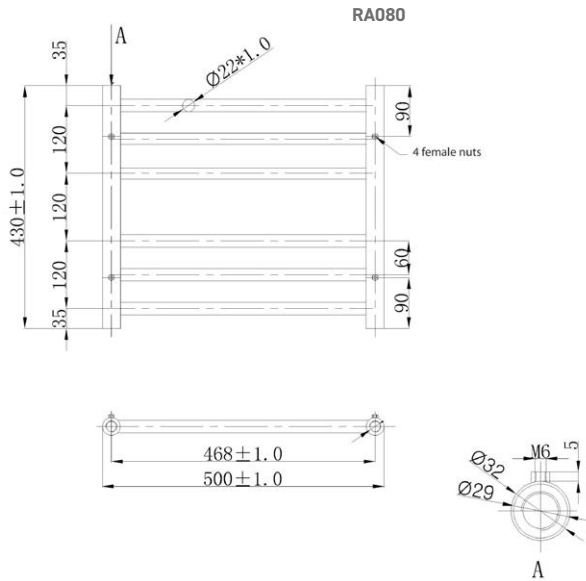

1600 x 350 Image Shown

Information:

Height	Width	Pipe Centres	Wall to Pipe Centres	Watts	BTU's	Code
430	500	468	85	183	624	RA080
600	500	468	85	265	904	RA081
800	500	468	85	310	1058	RA082

Finishes:

Guarantee/Aftercare: During installation extra care must be taken to avoid damaging the fittings. We provide a guarantee against faulty manufacture or materials (excluding serviceable parts), providing they have been installed, cared for and used in accordance with our instructions and good plumbing practice. All products installed in a commercial environment carry a 12 month guarantee. We cannot be held responsible for the use of incorrect dimensions shown for first fix without the actual products on site.

Range: Radiators

Type: Athena

Code: RA080 RA081 RA082 RA083 RA084 RA085

Version/Date: v3 11/22

Information:

Height	Width	Pipe Centres	Wall to Pipe Centres	Watts	BTU's	Code
1200	500	468	85	474	1617	RA083
1400	500	468	85	534	1823	RA084
1600	500	468	85	594	2025	RA085