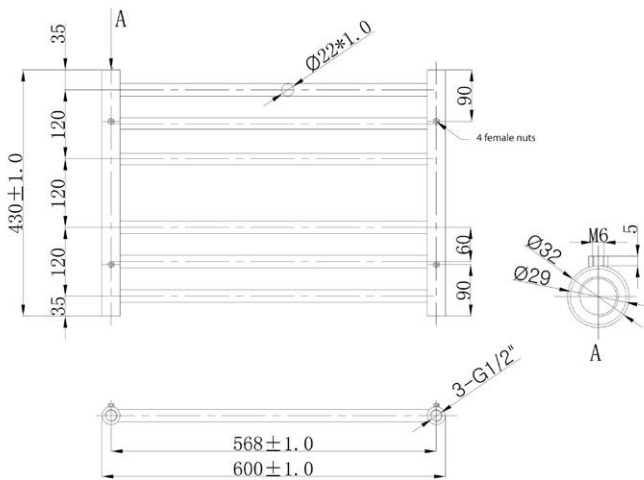

1600 x 350 Image Shown

RA090

RA091

RA092

Information:

Height	Width	Pipe Centres	Wall to Pipe Centres	Watts	BTU's	Code
430	600	568	85	210	715	RA090
600	600	568	85	305	1039	RA091
800	600	568	85	353	1205	RA092

Notes: Drawings may not be to scale. All dimensions in mm unless otherwise stated. Information correct at time of printing but subject to change at any time.

Range: Radiators

Type: Athena

Code: RA090 RA091 RA092 RA093 RA094 RA095

Version/Date: v3 11/22

Information:

Height	Width	Pipe Centres	Wall to Pipe Centres	Watts	BTU's	Code
1200	600	568	85	539	1840	RA093
1400	600	568	85	606	2068	RA094
1600	600	568	85	671	2291	RA095