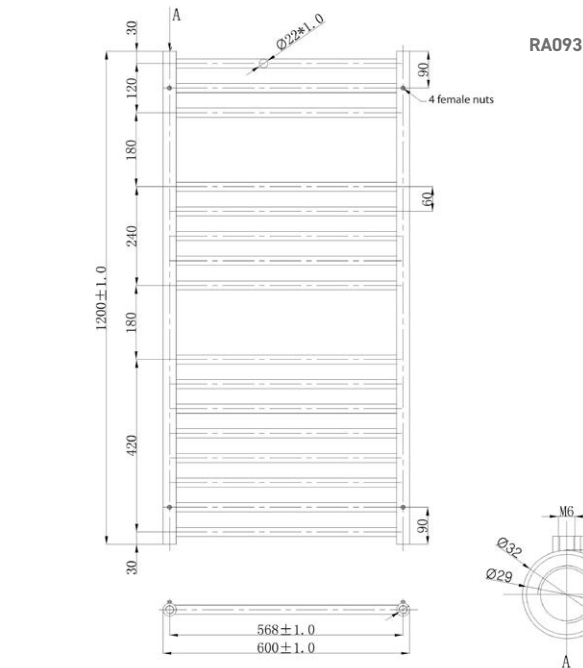

1600 x 350 Image Shown

RA090

RA091

RA092

Information:

Height	Width	Pipe Centres	Wall to Pipe Centres	Watts	BTU's	Code
430	600	568	85	210	715	RA090
600	600	568	85	305	1039	RA091
800	600	568	85	353	1205	RA092

Notes: Drawings may not be to scale. All dimensions in mm unless otherwise stated. Information correct at time of printing but subject to change at any time.

Range: Radiators

Type: Athena

Code: RA090 RA091 RA092 RA093 RA094 RA095

Version/Date: v3 11/22

Information:

Height	Width	Pipe Centres	Wall to Pipe Centres	Watts	BTU's	Code
1200	600	568	85	539	1840	RA093
1400	600	568	85	606	2068	RA094
1600	600	568	85	671	2291	RA095