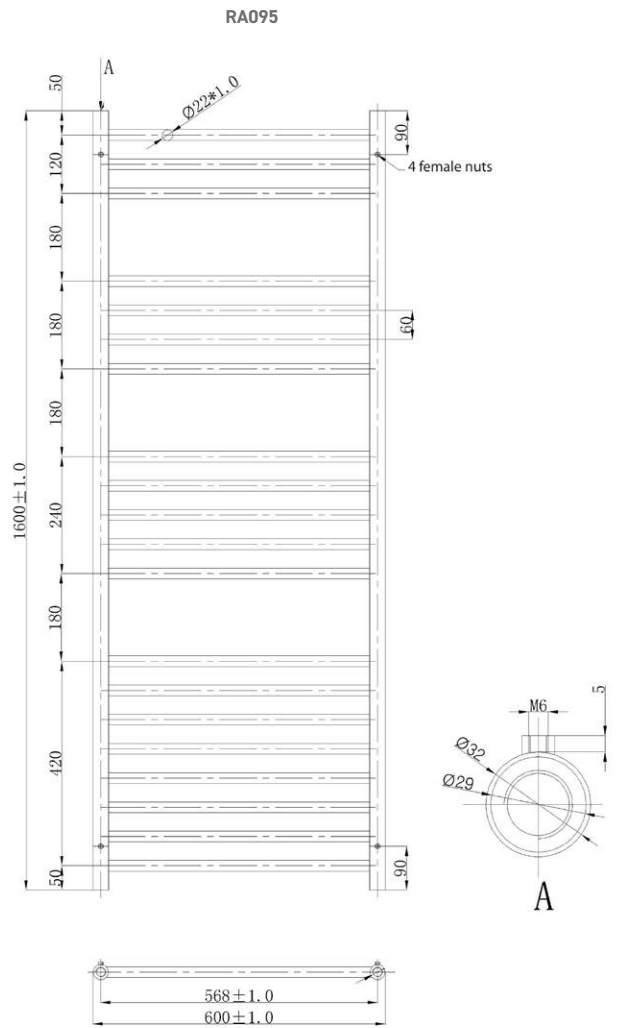

1600 x 350 Image Shown

RA090

RA091

RA092

Information:

Height	Width	Pipe Centres	Wall to Pipe Centres	Watts	BTU's	Code
430	600	568	85	210	715	RA090
600	600	568	85	305	1039	RA091
800	600	568	85	353	1205	RA092

Notes: Drawings may not be to scale. All dimensions in mm unless otherwise stated. Information correct at time of printing but subject to change at any time.

Range: Radiators

Type: Athena

Code: RA090 RA091 RA092 RA093 RA094 RA095

Version/Date: v3 11/22

Information:

Height	Width	Pipe Centres	Wall to Pipe Centres	Watts	BTU's	Code
1200	600	568	85	539	1840	RA093
1400	600	568	85	606	2068	RA094
1600	600	568	85	671	2291	RA095