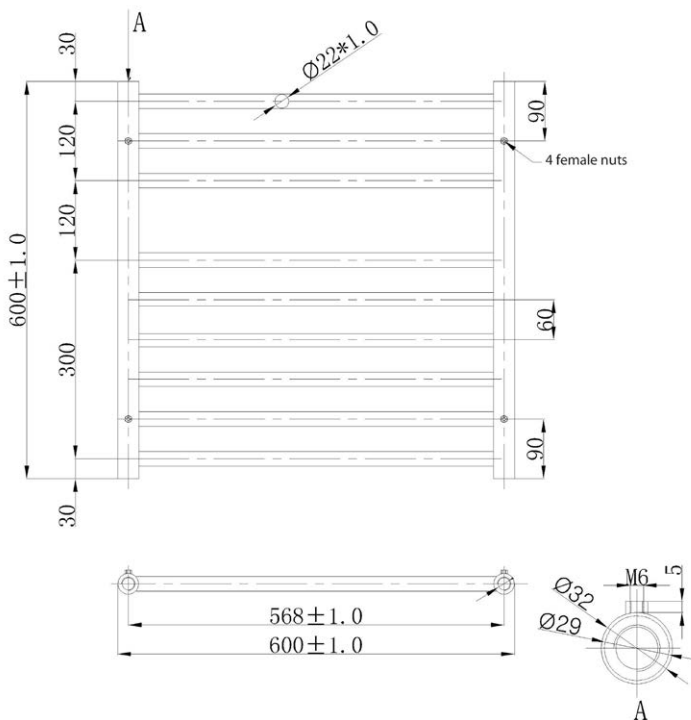

1600 x 350 Image Shown

RA090

RA091

RA092

Information:

Height	Width	Pipe Centres	Wall to Pipe Centres	Watts	BTU's	Code
430	600	568	85	210	715	RA090
600	600	568	85	305	1039	RA091
800	600	568	85	353	1205	RA092

Notes: Drawings may not be to scale. All dimensions in mm unless otherwise stated. Information correct at time of printing but subject to change at any time.

Range: Radiators

Type: Athena

Code: RA090 RA091 RA092 RA093 RA094 RA095

Version/Date: v3 11/22

Information:

Height	Width	Pipe Centres	Wall to Pipe Centres	Watts	BTU's	Code
1200	600	568	85	539	1840	RA093
1400	600	568	85	606	2068	RA094
1600	600	568	85	671	2291	RA095