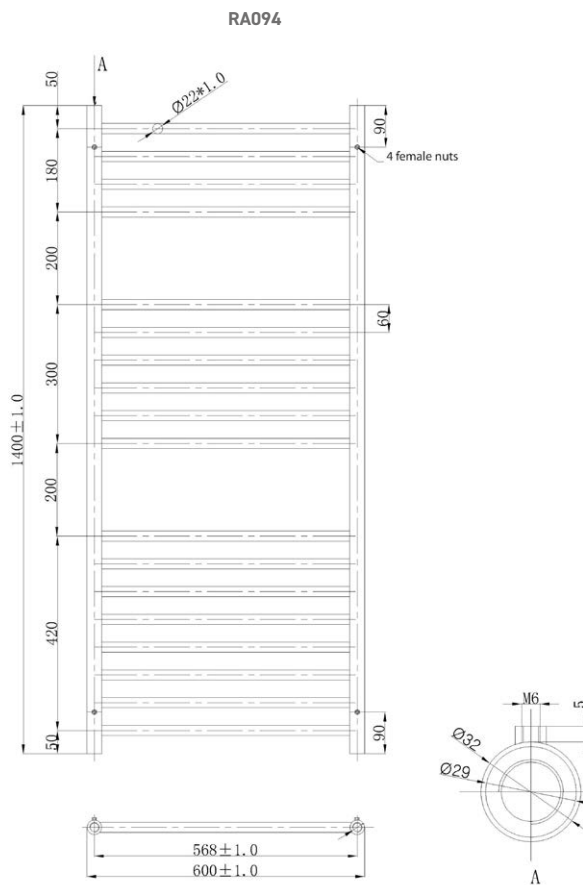

1600 x 350 Image Shown

RA090

RA091

RA092

Information:

Height	Width	Pipe Centres	Wall to Pipe Centres	Watts	BTU's	Code
430	600	568	85	210	715	RA090
600	600	568	85	305	1039	RA091
800	600	568	85	353	1205	RA092

Notes: Drawings may not be to scale. All dimensions in mm unless otherwise stated. Information correct at time of printing but subject to change at any time.

Range: Radiators

Type: Athena

Code: RA090 RA091 RA092 RA093 RA094 RA095

Version/Date: v3 11/22

Information:

Height	Width	Pipe Centres	Wall to Pipe Centres	Watts	BTU's	Code
1200	600	568	85	539	1840	RA093
1400	600	568	85	606	2068	RA094
1600	600	568	85	671	2291	RA095