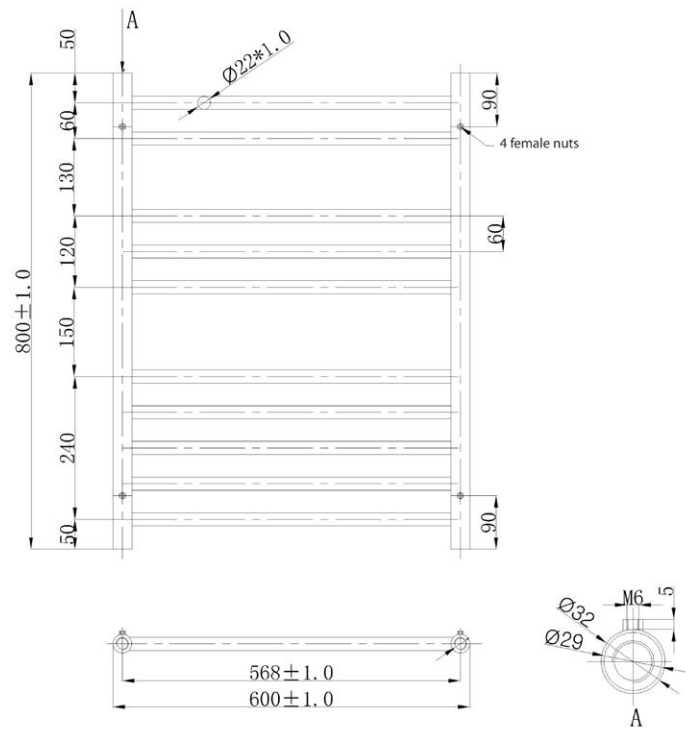

1600 x 350 Image Shown

RA090

RA091

RA092

Information:

Height	Width	Pipe Centres	Wall to Pipe Centres	Watts	BTU's	Code
430	600	568	85	210	715	RA090
600	600	568	85	305	1039	RA091
800	600	568	85	353	1205	RA092

Notes: Drawings may not be to scale. All dimensions in mm unless otherwise stated. Information correct at time of printing but subject to change at any time.

Range: Radiators

Type: Athena

Code: RA090 RA091 RA092 RA093 RA094 RA095

Version/Date: v3 11/22

Information:

Height	Width	Pipe Centres	Wall to Pipe Centres	Watts	BTU's	Code
1200	600	568	85	539	1840	RA093
1400	600	568	85	606	2068	RA094
1600	600	568	85	671	2291	RA095