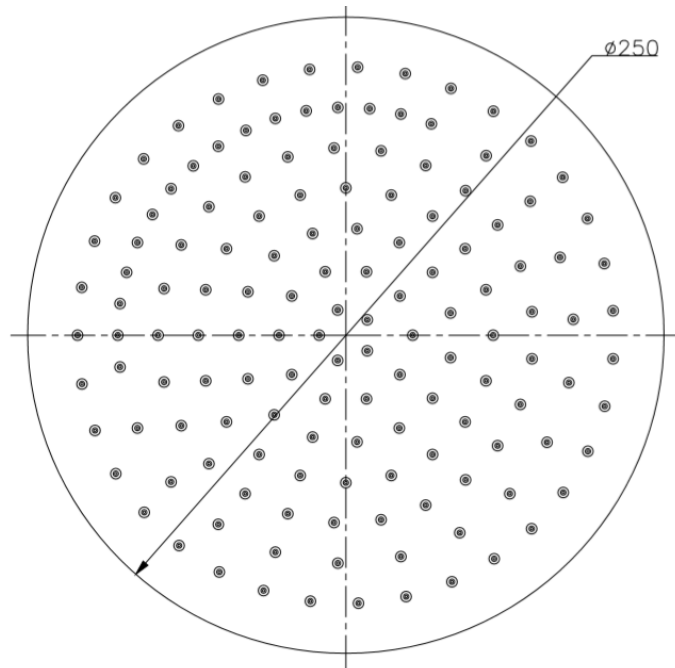

Range: Shower Heads  
 Type: 250mm Round Head & Ceiling Arm  
 Code: SH074  
 Version/Date: v1 05/23

Information:

Guarantee/Aftercare: During installation extra care must be taken to avoid damaging the fittings. We provide a guarantee against faulty manufacture or materials (excluding serviceable parts), providing they have been installed, cared for and used in accordance with our instructions and good plumbing practice. We recommend that all brassware is installed to allow access to serviceable parts as we cannot accept responsibility in the event that access is required.