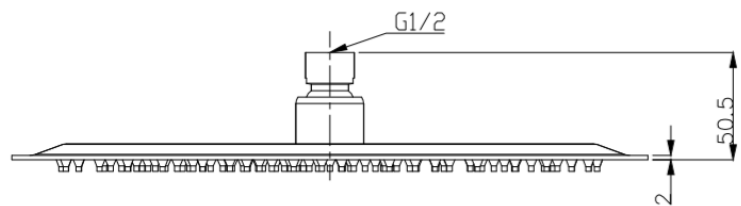

Range: Shower Heads  
 Type: 250mm Round Head & Ceiling Arm  
 Code: SH074  
 Version/Date: v1 05/23

Information:

Guarantee/Aftercare: During installation extra care must be taken to avoid damaging the fittings. We provide a guarantee against faulty manufacture or materials (excluding serviceable parts), providing they have been installed, cared for and used in accordance with our instructions and good plumbing practice. We recommend that all brassware is installed to allow access to serviceable parts as we cannot accept responsibility in the event that access is required.