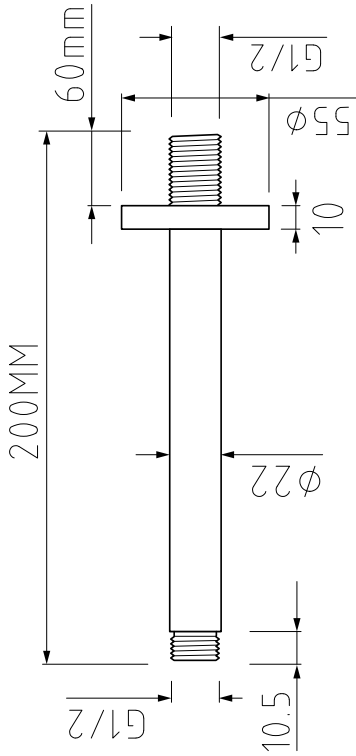

Range: Shower Heads  
 Type: 250mm Round Head & Ceiling Arm  
 Code: SH074  
 Version/Date: v1 05/23

Information:

Guarantee/Aftercare: During installation extra care must be taken to avoid damaging the fittings. We provide a guarantee against faulty manufacture or materials (excluding serviceable parts), providing they have been installed, cared for and used in accordance with our instructions and good plumbing practice. We recommend that all brassware is installed to allow access to serviceable parts as we cannot accept responsibility in the event that access is required.