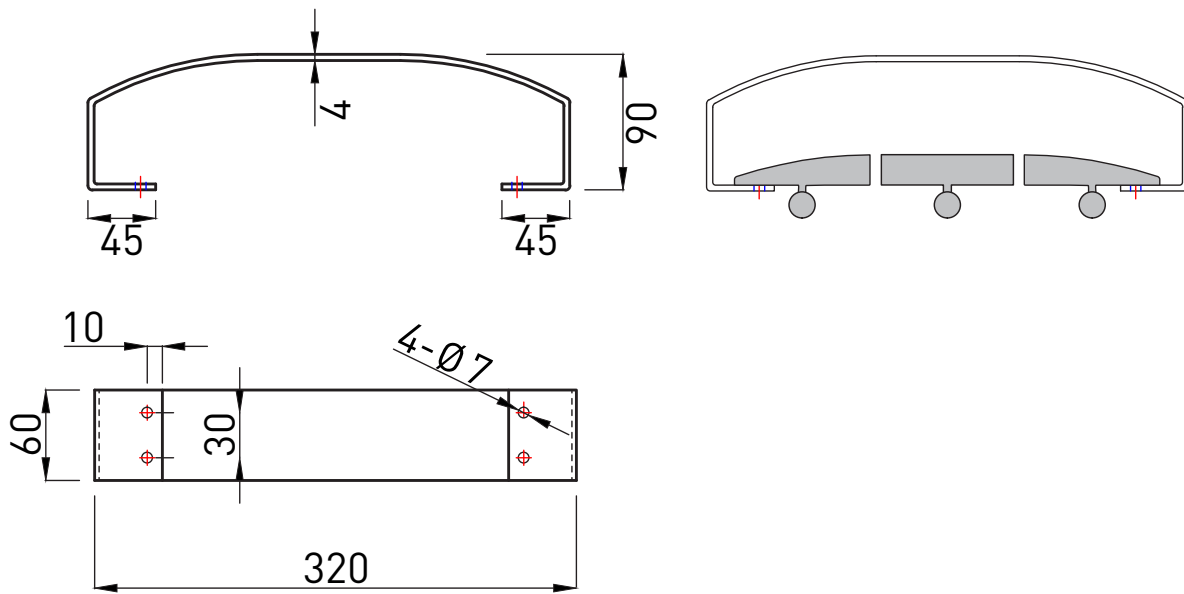

Phoenix

DESIGNED FOR YOU

Technical Data Sheet

Range: Radiators
Type: Chrome Towel Rail
Code: TH001
Version/Date: v1 01/17

Rear View

Information:

Finishes:

Chrome

Notes: Drawings may not be to scale. All dimensions in mm unless otherwise stated. Information correct at time of printing but subject to change at any time.