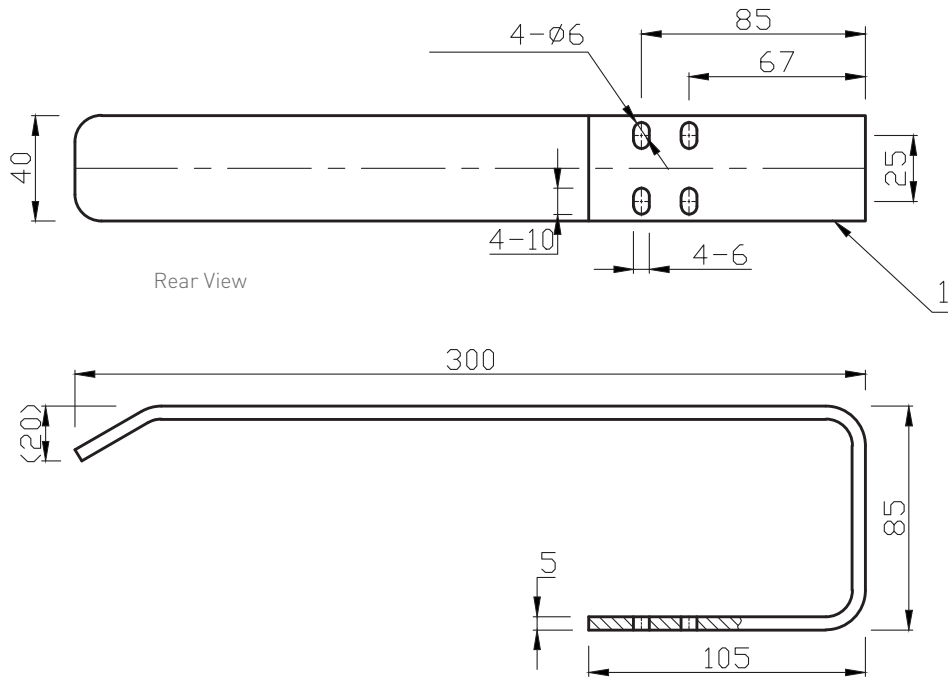

Phoenix

DESIGNED FOR YOU

Technical Data Sheet

Range: Radiators
 Type: Chrome Towel Rail
 Code: TH003
 Version/Date: v1 04/17

Information:

Finishes:

Chrome

Guarantee/Aftercare: During installation extra care must be taken to avoid damaging the fittings. We provide a guarantee against faulty manufacture or materials (excluding serviceable parts), providing they have been installed, cared for and used in accordance with our instructions and good plumbing practice. All products installed in a commercial environment carry a 12 month guarantee. We cannot be held responsible for the use of incorrect dimensions shown for first fix without the actual products on site. All dimensions stated are nominal and are subject to manufacturing tolerances.

Notes: Drawings may not be to scale. All dimensions in mm unless otherwise stated. Information correct at time of printing but subject to change at any time.