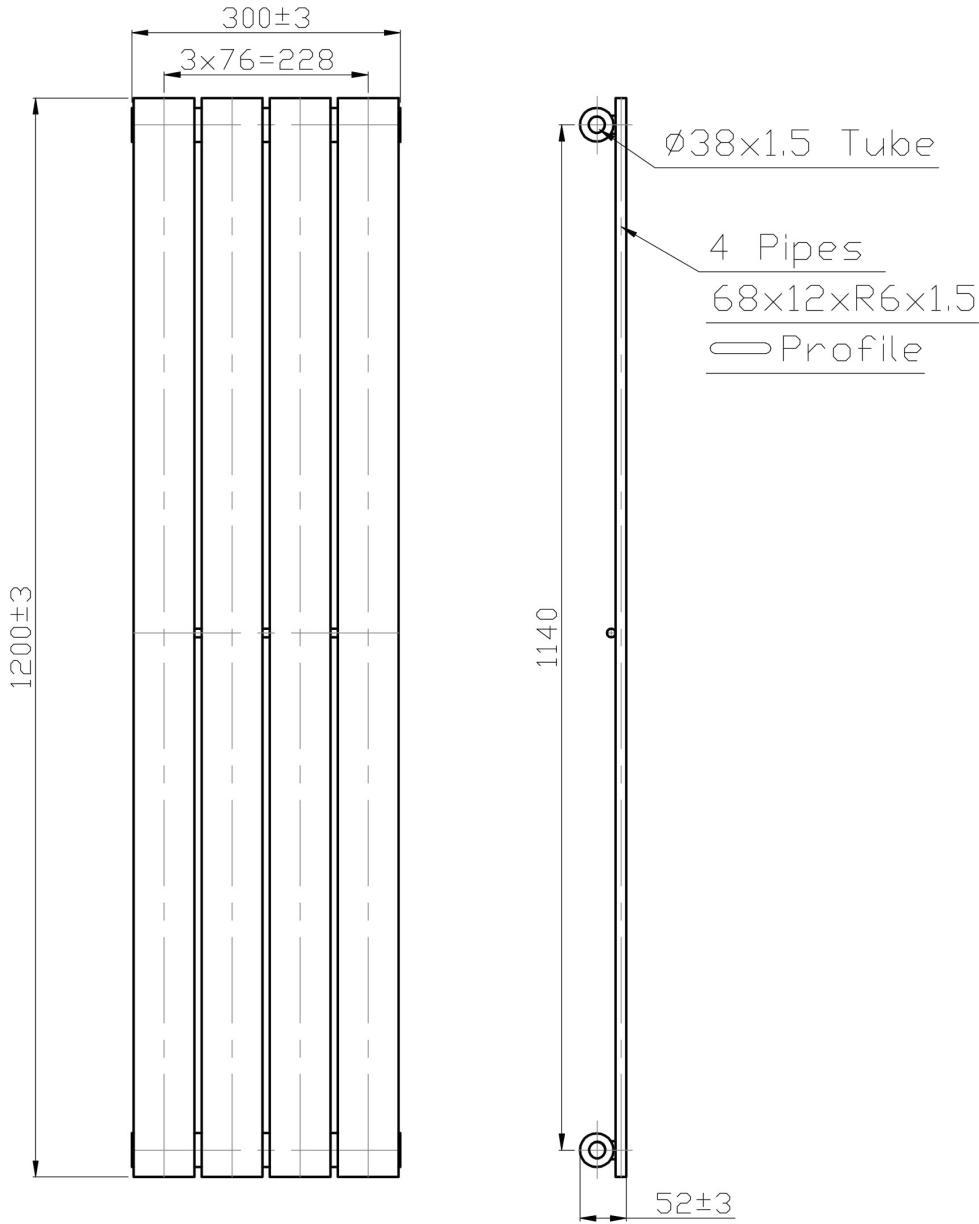

Range:	Radiators
Type:	Sharp
Code:	TR003
Version/Date:	v1 05/21

600 x 1000 Shown

Height	Width	Tapping Centres	Wall to Pipe Centres	Watts	BTU's
1200	300	300	50	514	1756

This product is designed as a warmer of dry towels. Placing wet towels or garments on this product may result in the deterioration of the surface finish.