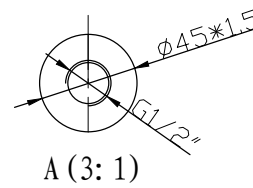

Range: Radiators

Type: Wye

Code: TR033 TR034 TR035 TR036 TR061

Version/Date: v1 05/21

1200 x 500 Image Shown

This product is designed as a warmer of dry towels. Placing wet towels or garments on this product may result in the deterioration of the surface finish.

Height	Width	Pipe Centres	Wall to Pipe Centres	Watts	BTU's	Code
800	500	455	75	326	1114	TR033
800	500	455	75	413	1409	TR034 TR035 TR036 TR061

Guarantee/Aftercare: During installation extra care must be taken to avoid damaging the fittings. We provide a guarantee against faulty manufacture or materials (excluding serviceable parts), providing they have been installed, cared for and used in accordance with our instructions and good plumbing practice. All products installed in a commercial environment carry a 12 month guarantee. We cannot be held responsible for the use of incorrect dimensions shown for first fix without the actual products on site.