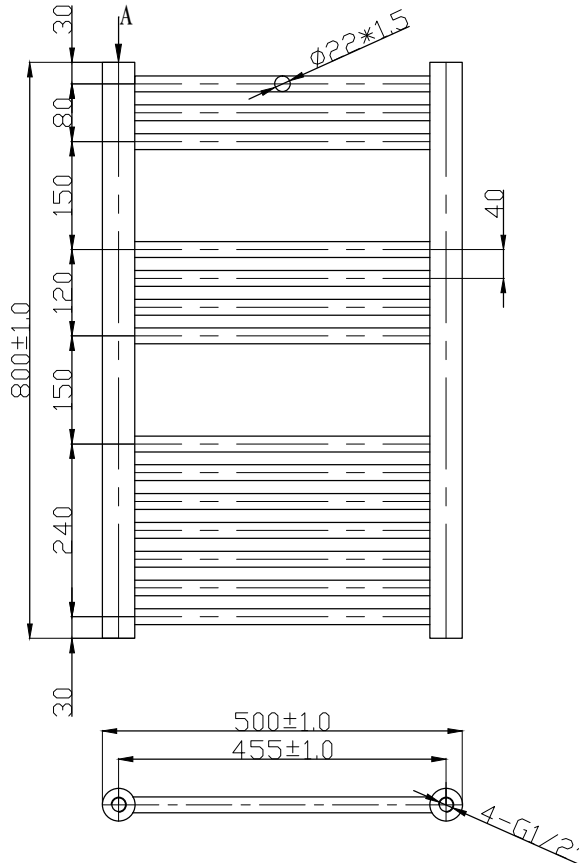

Range: Radiators

Type: Wye

Code: TR033 TR034 TR035 TR036 TR061

Version/Date: v1 05/21

1200 x 500 Image Shown

This product is designed as a warmer of dry towels. Placing wet towels or garments on this product may result in the deterioration of the surface finish.

Height	Width	Pipe Centres	Wall to Pipe Centres	Watts	BTU's	Code
800	500	455	75	326	1114	TR033
800	500	455	75	413	1409	TR034 TR035 TR036 TR061

Guarantee/Aftercare: During installation extra care must be taken to avoid damaging the fittings. We provide a guarantee against faulty manufacture or materials (excluding serviceable parts), providing they have been installed, cared for and used in accordance with our instructions and good plumbing practice. All products installed in a commercial environment carry a 12 month guarantee. We cannot be held responsible for the use of incorrect dimensions shown for first fix without the actual products on site.