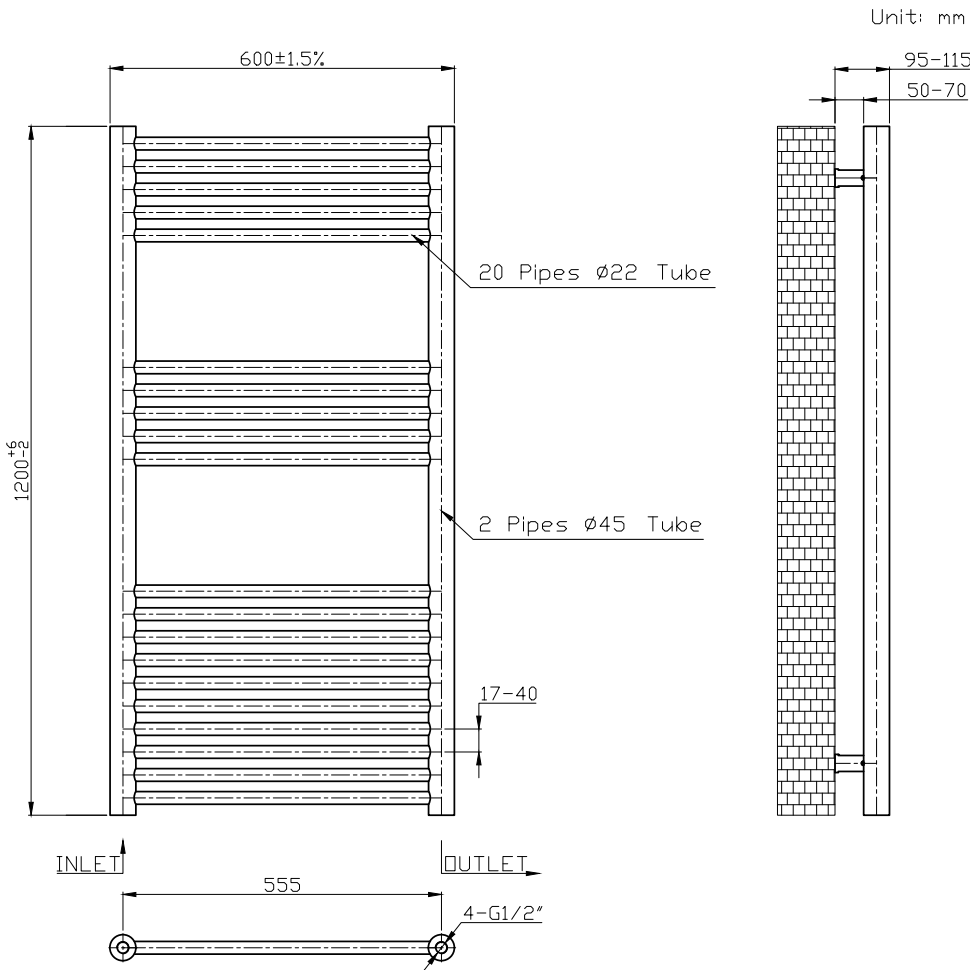

1200 x 500 Image Shown

Information:

This product is designed as a warmer of dry towels. Placing wet towels or garments on this product may result in the deterioration of the surface finish.

Guarantee/Aftercare: During installation extra care must be taken to avoid damaging the fittings. We provide a guarantee against faulty manufacture or materials (excluding serviceable parts), providing they have been installed, cared for and used in accordance with our instructions and good plumbing practice. All products installed in a commercial environment carry a 12 month guarantee. We cannot be held responsible for the use of incorrect dimensions shown for first fix without the actual products on site. All dimensions stated are nominal and are subject to manufacturing tolerances.