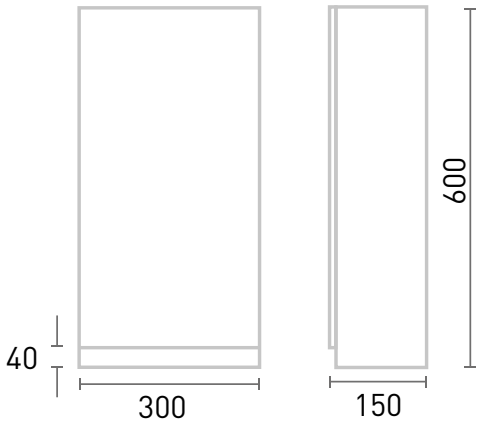

Range: Furniture
Type: Lune Semi Column
Code: U040180 U040280 U040380 U040480 U040580 U040780
Version/Date: v3 07/21

Information:
Glass Shelf

Unit Colours:

Guarantee/Aftercare: During installation extra care must be taken to avoid damaging the fittings. We provide a guarantee against faulty manufacture or materials (excluding serviceable parts), providing they have been installed, cared for and used in accordance with our instructions and good plumbing practice.

Notes: Drawings may not be to scale. All dimensions in mm unless otherwise stated. Information correct at time of printing but subject to change at any time.