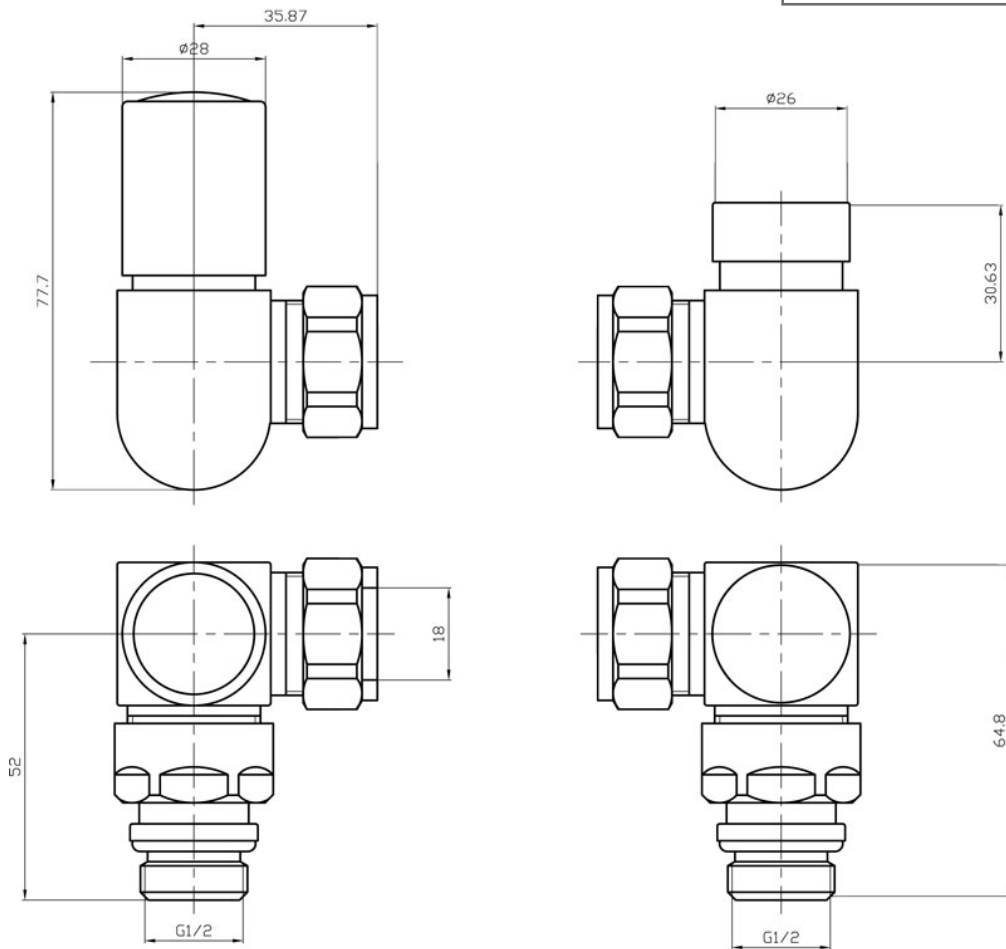

Range: Radiator Valves
 Type: Corner Radiator Valves
 Code: VA007
 Version/Date: v3 11/22

Information: Not Bi-Directional

Finishes:

Chrome

Guarantee/Aftercare: During installation extra care must be taken to avoid damaging the fittings. We provide a guarantee against faulty manufacture or materials (excluding serviceable parts), providing they have been installed, cared for and used in accordance with our instructions and good plumbing practice.

Notes: Drawings may not be to scale. All dimensions in mm unless otherwise stated. Information correct at time of printing but subject to change at any time.