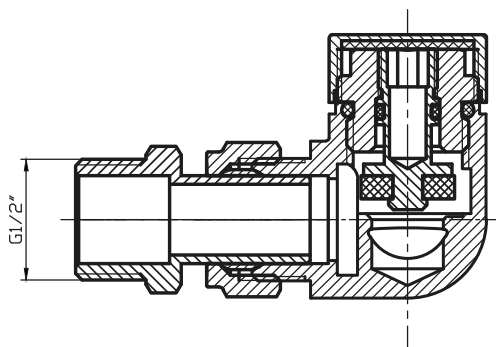

Range: Radiator Valves
 Type: Corner Thermostatic Radiator Valve
 Code: VA026
 Version/Date: v2 11/22

Information:
 Valve is Bi-Directional

Finishes:

Guarantee/Aftercare: During installation extra care must be taken to avoid damaging the fittings. We provide a guarantee against faulty manufacture or materials (excluding serviceable parts), providing they have been installed, cared for and used in accordance with our instructions and good plumbing practice.

Notes: Drawings may not be to scale. All dimensions in mm unless otherwise stated. Information correct at time of printing but subject to change at any time.