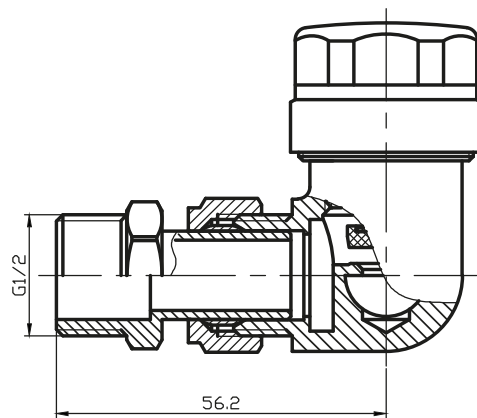

Range: Radiator Valves
 Type: Corner Thermostatic Radiator Valve
 Code: VA026
 Version/Date: v2 11/22

Information:
 Valve is Bi-Directional

Finishes:

Guarantee/Aftercare: During installation extra care must be taken to avoid damaging the fittings. We provide a guarantee against faulty manufacture or materials (excluding serviceable parts), providing they have been installed, cared for and used in accordance with our instructions and good plumbing practice.

Notes: Drawings may not be to scale. All dimensions in mm unless otherwise stated. Information correct at time of printing but subject to change at any time.