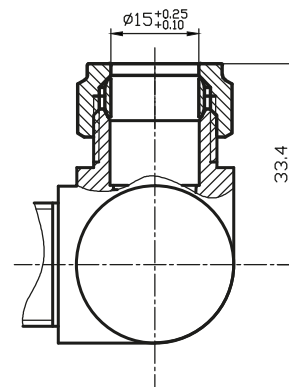

Range: Radiator Valves
 Type: Corner Thermostatic Radiator Valve
 Code: VA026
 Version/Date: v2 11/22

Information:
 Valve is Bi-Directional

Finishes:

Guarantee/Aftercare: During installation extra care must be taken to avoid damaging the fittings. We provide a guarantee against faulty manufacture or materials (excluding serviceable parts), providing they have been installed, cared for and used in accordance with our instructions and good plumbing practice.

Notes: Drawings may not be to scale. All dimensions in mm unless otherwise stated. Information correct at time of printing but subject to change at any time.