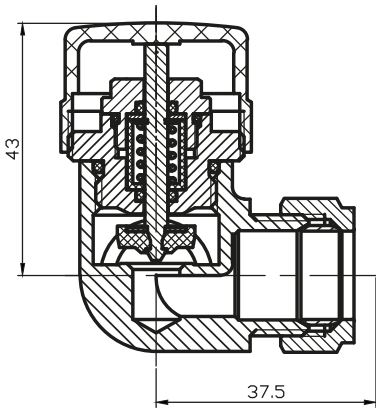

Range: Radiator Valves
 Type: Corner Thermostatic Radiator Valve
 Code: VA026
 Version/Date: v2 11/22

Information:
 Valve is Bi-Directional

Finishes:

Guarantee/Aftercare: During installation extra care must be taken to avoid damaging the fittings. We provide a guarantee against faulty manufacture or materials (excluding serviceable parts), providing they have been installed, cared for and used in accordance with our instructions and good plumbing practice.

Notes: Drawings may not be to scale. All dimensions in mm unless otherwise stated. Information correct at time of printing but subject to change at any time.