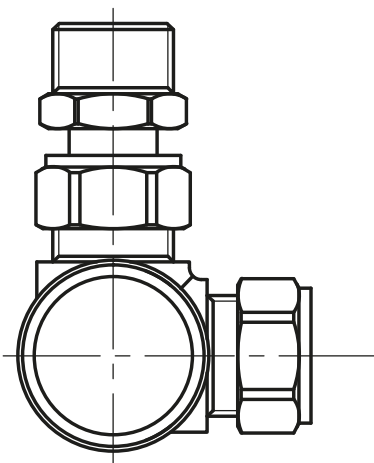

Range: Radiator Valves
 Type: Corner Thermostatic Radiator Valve
 Code: VA026
 Version/Date: v2 11/22

Information:
 Valve is Bi-Directional

Finishes:

Guarantee/Aftercare: During installation extra care must be taken to avoid damaging the fittings. We provide a guarantee against faulty manufacture or materials (excluding serviceable parts), providing they have been installed, cared for and used in accordance with our instructions and good plumbing practice.

Notes: Drawings may not be to scale. All dimensions in mm unless otherwise stated. Information correct at time of printing but subject to change at any time.