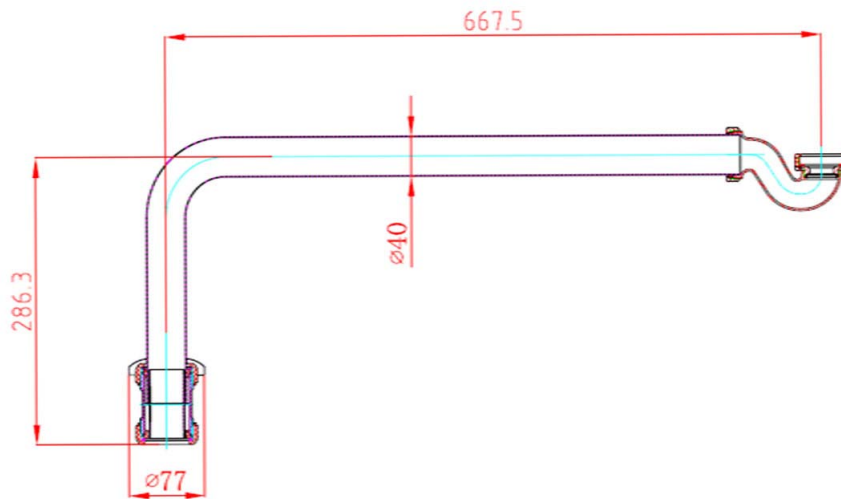

Range: Brassware
Type: Shallow Seal Bath Trap
Code: WA009
Version/Date: v1 07/21

Information:

Guarantee/Aftercare: During installation extra care must be taken to avoid damaging the fittings. We provide a guarantee against faulty manufacture or materials (excluding serviceable parts), providing they have been installed, cared for and used in accordance with our instructions and good plumbing practice. We recommend that all brassware is installed to allow access to serviceable parts as we cannot accept responsibility in the event that access is required.