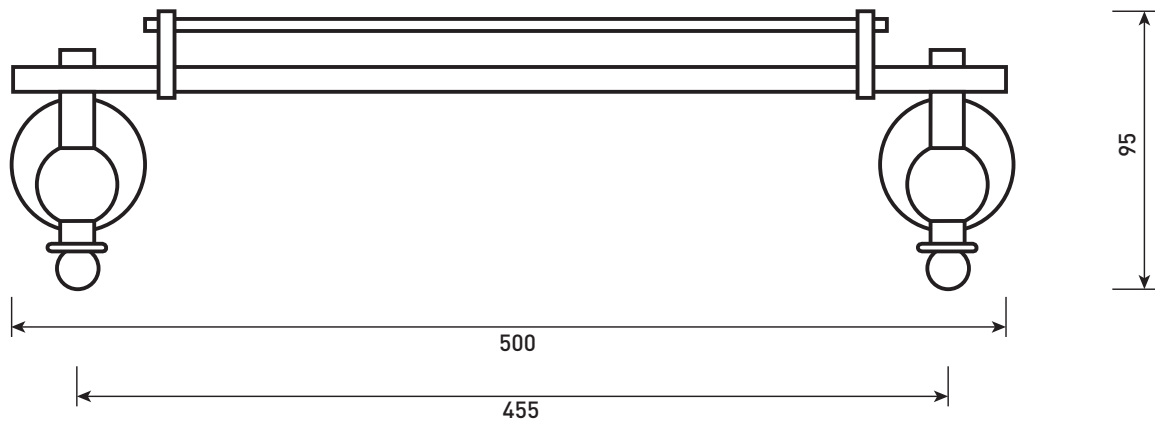

Phoenix

DESIGNED FOR YOU

Technical Data Sheet

Range: Accessories

Type: Traditional Glass Shelf

Code: TAC007

Version/Date: v1 6/16

Information:
Chrome on Brass

Notes: Drawings may not be to scale. All dimensions in mm unless otherwise stated. Information correct at time of printing but subject to change at any time.