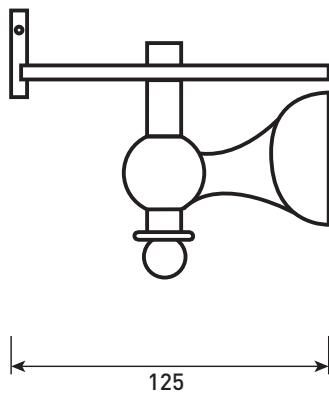

Phoenix

DESIGNED FOR YOU

Technical Data Sheet

Range: Accessories

Type: Traditional Glass Shelf

Code: TAC007

Version/Date: v1 6/16

Information:
Chrome on Brass

Notes: Drawings may not be to scale. All dimensions in mm unless otherwise stated. Information correct at time of printing but subject to change at any time.