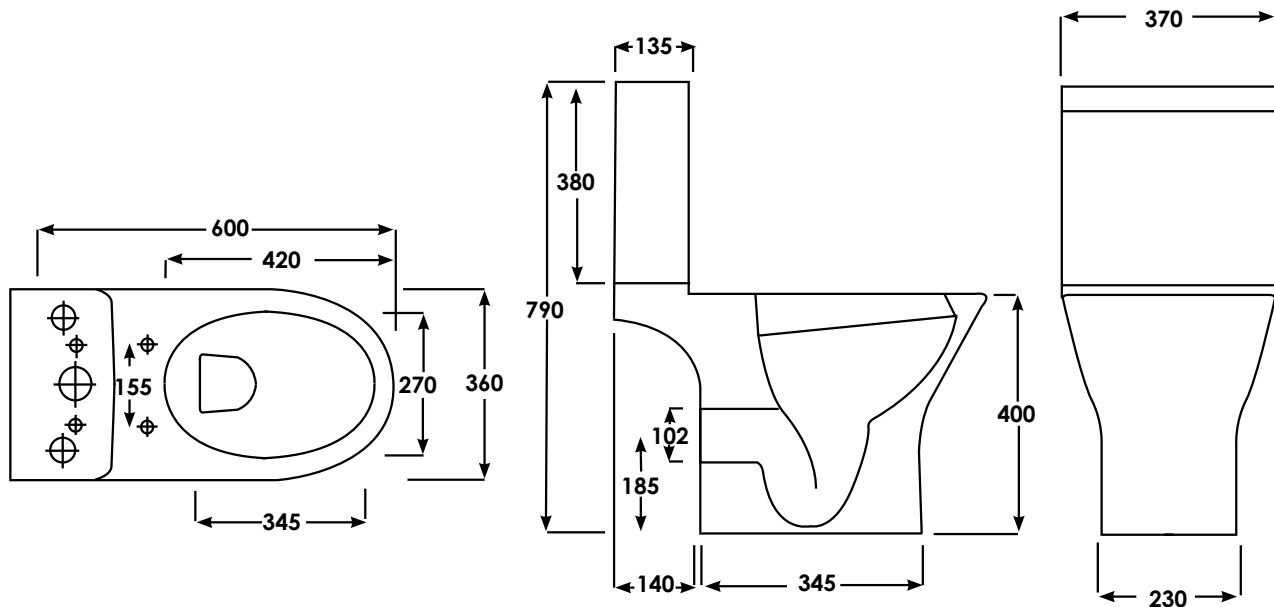

# Phoenix

DESIGNED FOR YOU

Technical Data Sheet

Range: Sanitaryware

Type: Amore Open Back WC

Code: AM047

Version/Date: v2 03/20

In line with the CE standards for this type of product, there may be a manufacturers tolerance of approximately +/- 2% on the overall dimensions and finish on these products. As per our terms and conditions of guarantee, we cannot be held responsible for the use of dimensions shown for first fix without the actual products on site. All dimensions stated are nominal and are subject to manufacturing tolerances.

Notes: Drawings may not be to scale. All dimensions in mm unless otherwise stated. Information correct at time of printing but subject to change at any time.