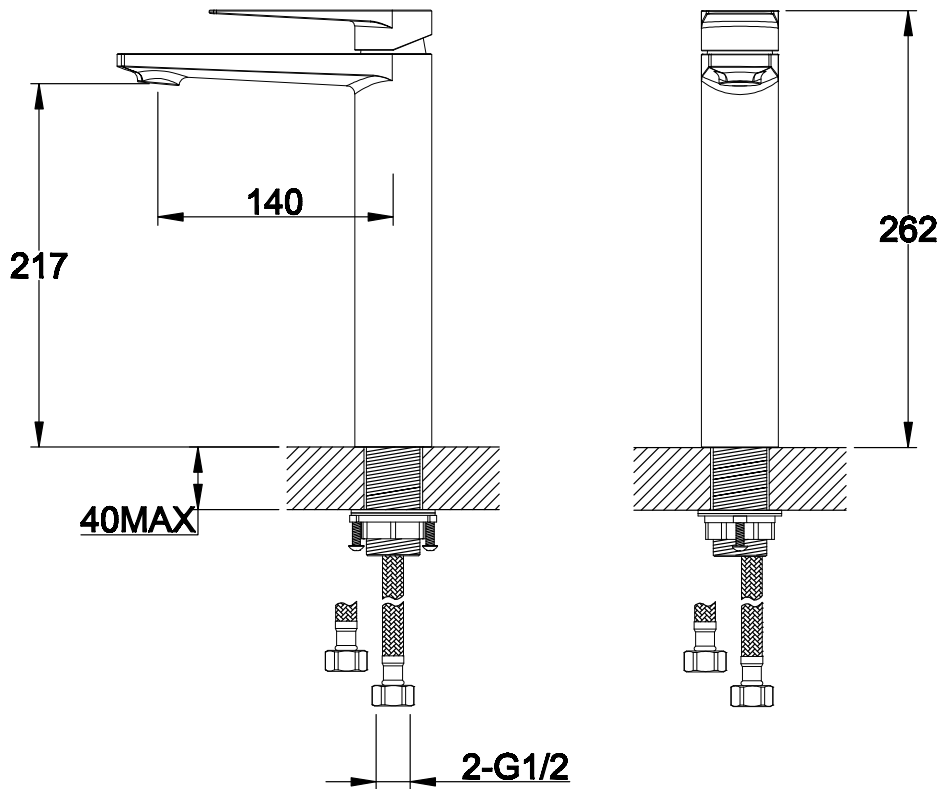

Phoenix

DESIGNED FOR YOU

Technical Data Sheet

Range: Brassware

Type: ET Tall Basin Mono

Code: ET005

Version/Date: v1 09/16

Information:

Notes: Drawings may not be to scale. All dimensions in mm unless otherwise stated. Information correct at time of printing but subject to change at any time.