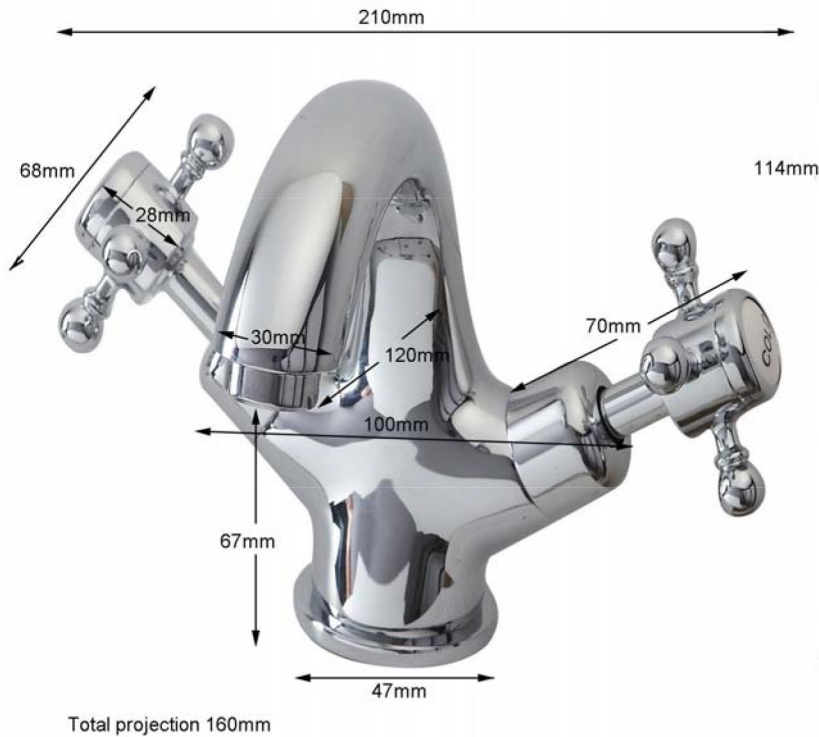

Phoenix

DESIGNED FOR YOU

Technical Data Sheet

Range: Brassware - Faith
 Type: Basin Mono Mixer
 Code: HF009
 Version/Date: v1 11/16

Information:

0.2Bar(L/min)	0.5Bar(L/min)	1Bar(L/min)	2Bar(L/min)	3Bar(L/min)
9.5	15.4	21.8	29.4	38.8

Notes: Drawings may not be to scale. All dimensions in mm unless otherwise stated. Information correct at time of printing but subject to change at any time.