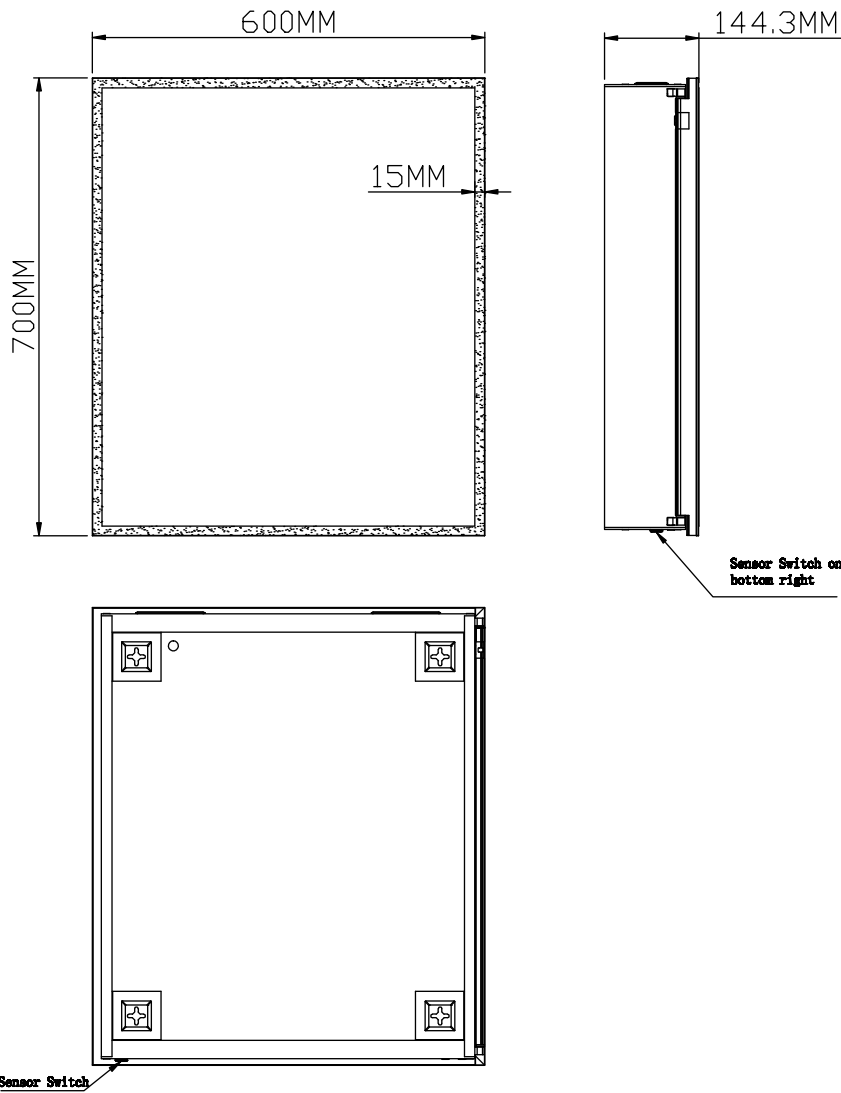

Range: Mirrors

Type: Konnex Cabinet

Code: MI050

Version/Date: v2 03/21

Information:

- Motion On/off sensor
- Soft close door hinges
- Bluetooth connection
- Solid aluminium construction

- Shaver socket
- Heated demister pad
- IP44 rated
- A+ Energy Rating