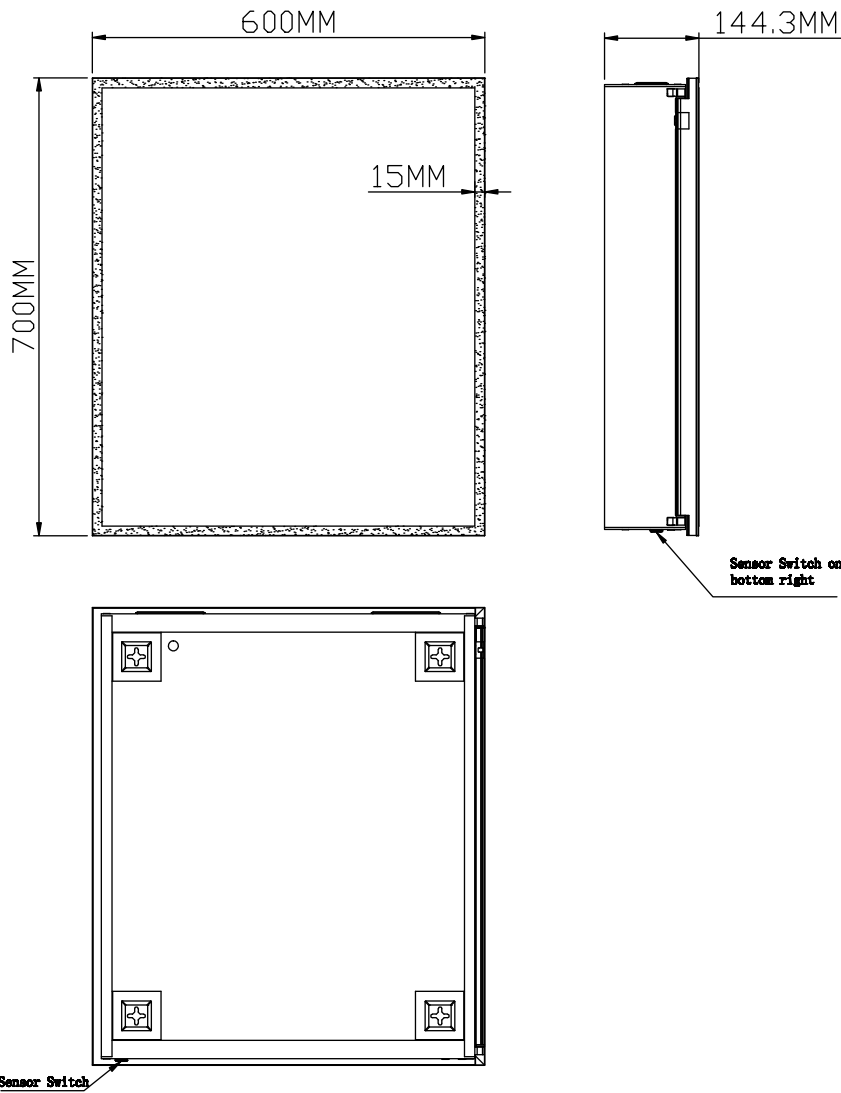

Range: Mirrors

Type: Konnex Cabinet

Code: MI145

Version/Date: v1 03/21

Information:

- Motion On/off sensor
- Soft close door hinges
- Solid aluminium construction

- Shaver socket
- Heated demister pad
- IP44 rated
- A+ Energy Rating