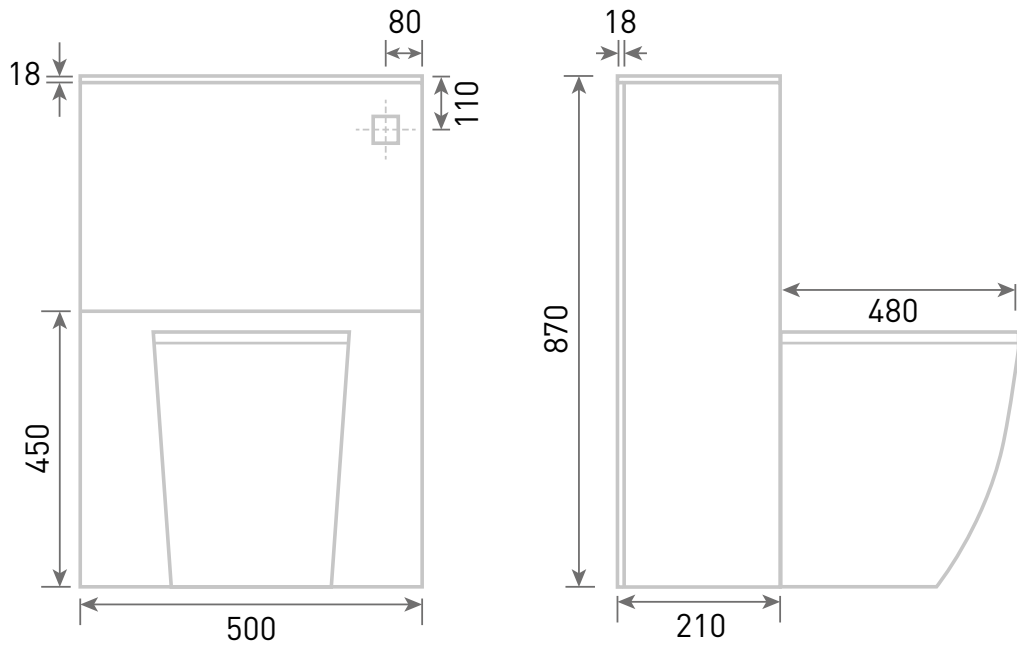

Range: Furniture
Type: Identity - Back to Wall & Identity WC
Code: N010983IT N021383IT N011183IT
Version/Date: v2 02/21

Worktop Colour

Light Concrete
Stone Matt

Black Zebrano
Black Zebrano

Metal Rock
Matt Graphite