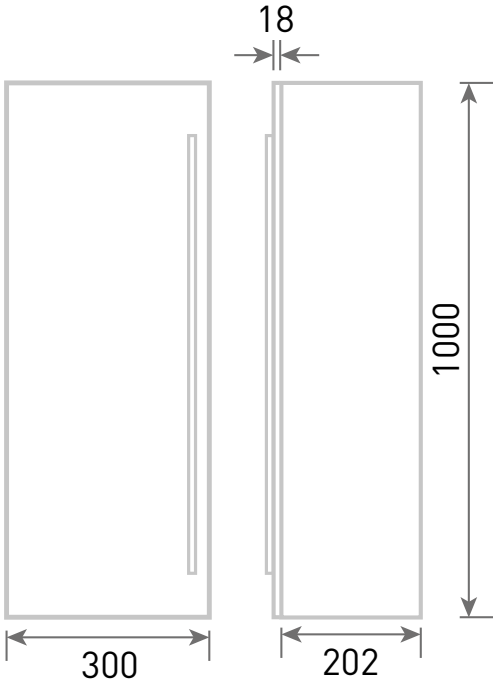

# Phoenix

DESIGNED FOR YOU

Technical Data Sheet

Range:	Furniture
Type:	Identity - Semi Column
Code:	N020980 N021380 N021180
Version/Date:	v1 01/20

<b>Worktop Colour</b>			
<b>Side Colour</b>			
	Light Concrete Stone Matt	Black Zebrano Black Zebrano	Metal Rock Matt Graphite

Notes: Drawings may not be to scale. All dimensions in mm unless otherwise stated. Information correct at time of printing but subject to change at any time.