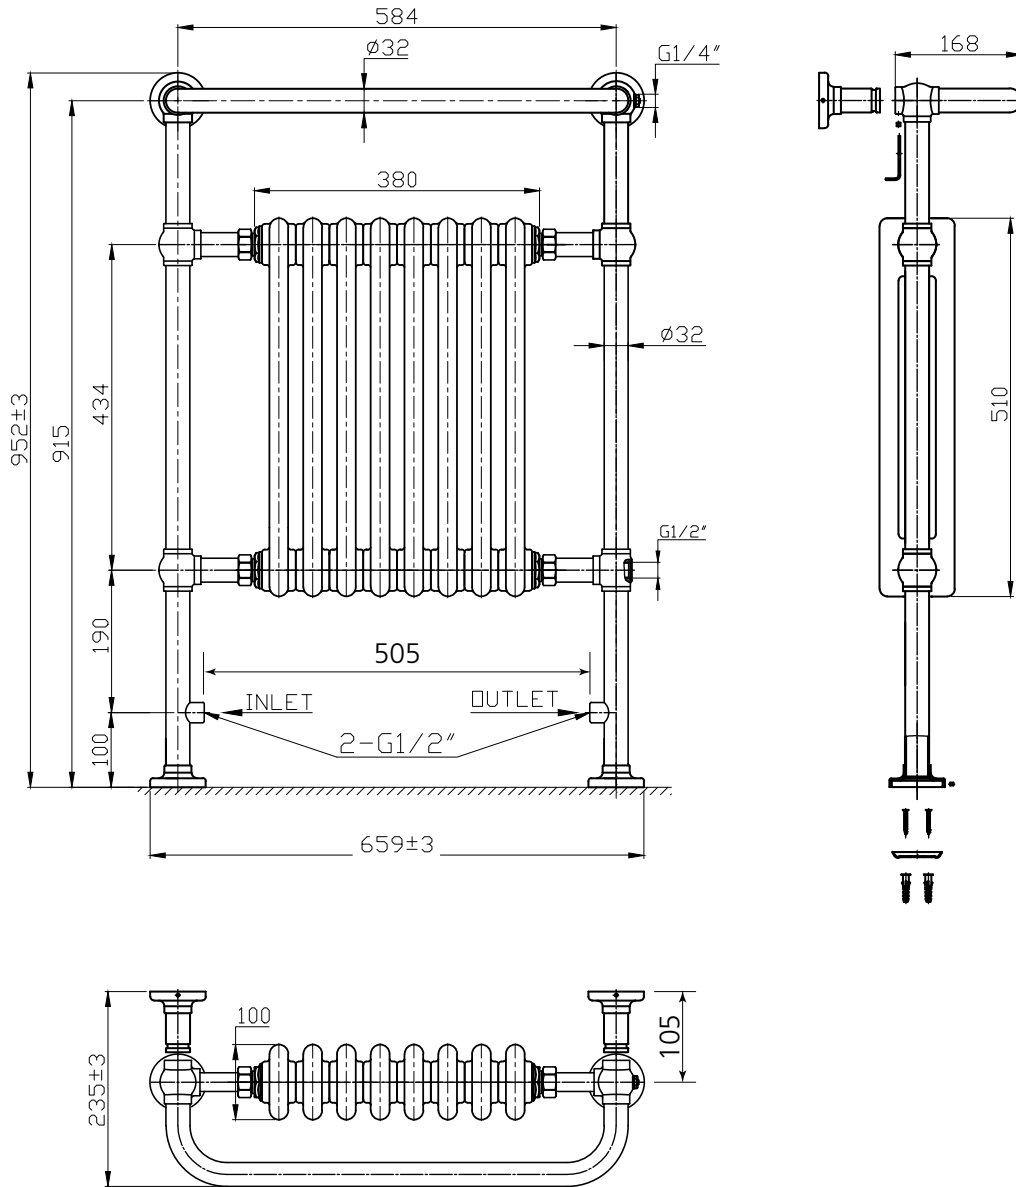

# Phoenix

DESIGNED FOR YOU

Technical Data Sheet

Range: Radiators

Type: York

Code: RA063

Version/Date: v6 02/19

## Information:

Height	Width	Tapping Centres	Wall to Pipe Centres	Watts	BTU's	Code
952	659	505	105	1300	3514	RA063

These products are designed as a warmer of dry towels. Placing wet towels or garments on these products may result in the deterioration of the surface finish.

Notes: Drawings may not be to scale. All dimensions in mm unless otherwise stated. Information correct at time of printing but subject to change at any time.