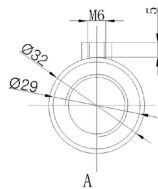

Phoenix

DESIGNED FOR YOU

Technical Data Sheet

Range: Radiators
Type: Athena
Code: RA070 RA071 RA072 RA073 RA074 RA075
Version/Date: v2 03/17

Information:

Height	Width	Pipe Centres	Wall to Pipe Centres	Watts	BTU's	Code
1200	350	318	85	373	1274	RA073
1400	350	318	85	423	1443	RA074
1600	350	318	85	472	1611	RA075