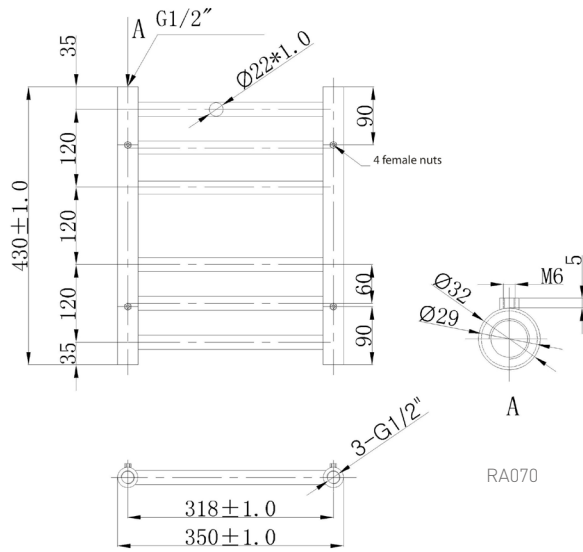

1600 x 350 Image Shown

Information:

Height	Width	Pipe Centres	Wall to Pipe Centres	Watts	BTU's	Code
430	350	318	85	142	484	RA070
600	350	318	85	205	698	RA071
800	350	318	85	244	833	RA072

Finishes:

Chrome

Guarantee/Aftercare: During installation extra care must be taken to avoid damaging the fittings. We provide a guarantee against faulty manufacture or materials (excluding serviceable parts), providing they have been installed, cared for and used in accordance with our instructions and good plumbing practice. All products installed in a commercial environment carry a 12 month guarantee. We cannot be held responsible for the use of incorrect dimensions shown for first fix without the actual products on site.

Notes: Drawings may not be to scale. All dimensions in mm unless otherwise stated. Information correct at time of printing but subject to change at any time.

Phoenix

DESIGNED FOR YOU

Technical Data Sheet

Range: Radiators
 Type: Athena
 Code: RA070 RA071 RA072 RA073 RA074 RA075
 Version/Date: v2 03/17

Information:

Height	Width	Pipe Centres	Wall to Pipe Centres	Watts	BTU's	Code
1200	350	318	85	373	1274	RA073
1400	350	318	85	423	1443	RA074
1600	350	318	85	472	1611	RA075