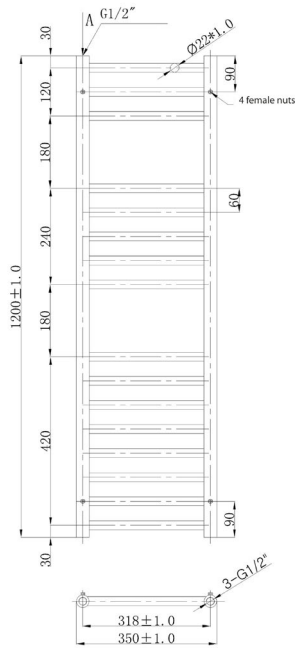

1600 x 350 Image Shown

Information:

Height	Width	Pipe Centres	Wall to Pipe Centres	Watts	BTU's	Code
430	350	318	85	142	484	RA070
600	350	318	85	205	698	RA071
800	350	318	85	244	833	RA072

Finishes:

Chrome

Guarantee/Aftercare: During installation extra care must be taken to avoid damaging the fittings. We provide a guarantee against faulty manufacture or materials (excluding serviceable parts), providing they have been installed, cared for and used in accordance with our instructions and good plumbing practice. All products installed in a commercial environment carry a 12 month guarantee. We cannot be held responsible for the use of incorrect dimensions shown for first fix without the actual products on site.

Notes: Drawings may not be to scale. All dimensions in mm unless otherwise stated. Information correct at time of printing but subject to change at any time.

Phoenix

DESIGNED FOR YOU

Technical Data Sheet

Range: Radiators
 Type: Athena
 Code: RA070 RA071 RA072 RA073 RA074 RA075
 Version/Date: v2 03/17

Information:

Height	Width	Pipe Centres	Wall to Pipe Centres	Watts	BTU's	Code
1200	350	318	85	373	1274	RA073
1400	350	318	85	423	1443	RA074
1600	350	318	85	472	1611	RA075