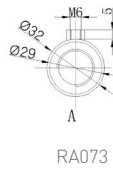

Phoenix

DESIGNED FOR YOU

Technical Data Sheet

Range: Radiators
Type: Athena
Code: RA070 RA071 RA072 RA073 RA074 RA075
Version/Date: v2 03/17

Information:

Height	Width	Pipe Centres	Wall to Pipe Centres	Watts	BTU's	Code
1200	350	318	85	373	1274	RA073
1400	350	318	85	423	1443	RA074
1600	350	318	85	472	1611	RA075