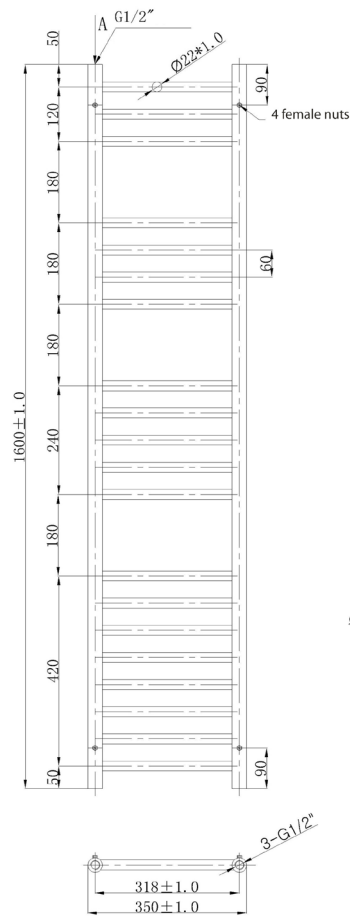

1600 x 350 Image Shown

Information:

Height	Width	Pipe Centres	Wall to Pipe Centres	Watts	BTU's	Code
430	350	318	85	142	484	RA070
600	350	318	85	205	698	RA071
800	350	318	85	244	833	RA072

Finishes:

Chrome

Guarantee/Aftercare: During installation extra care must be taken to avoid damaging the fittings. We provide a guarantee against faulty manufacture or materials (excluding serviceable parts), providing they have been installed, cared for and used in accordance with our instructions and good plumbing practice. All products installed in a commercial environment carry a 12 month guarantee. We cannot be held responsible for the use of incorrect dimensions shown for first fix without the actual products on site.

Notes: Drawings may not be to scale. All dimensions in mm unless otherwise stated. Information correct at time of printing but subject to change at any time.

Phoenix

DESIGNED FOR YOU

Technical Data Sheet

Range: Radiators
 Type: Athena
 Code: RA070 RA071 RA072 RA073 RA074 RA075
 Version/Date: v2 03/17

Information:

Height	Width	Pipe Centres	Wall to Pipe Centres	Watts	BTU's	Code
1200	350	318	85	373	1274	RA073
1400	350	318	85	423	1443	RA074
1600	350	318	85	472	1611	RA075