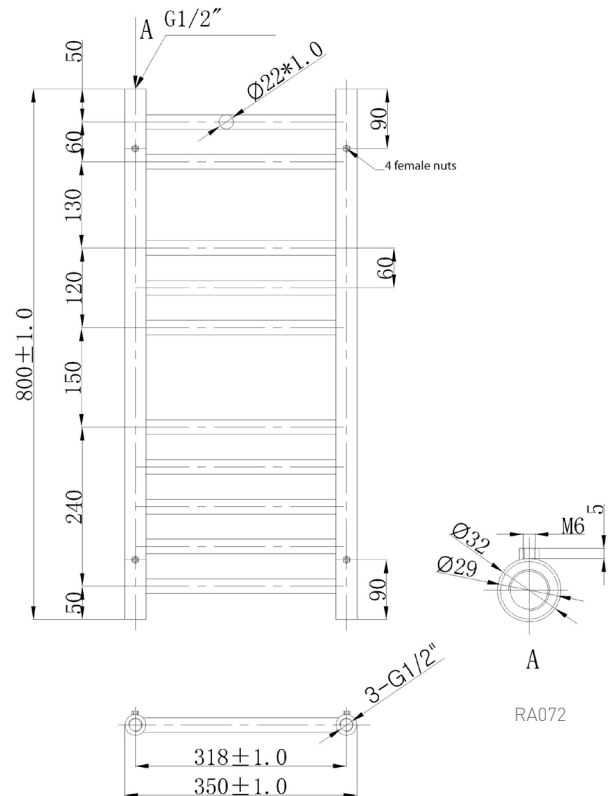

Phoenix

DESIGNED FOR YOU

Technical Data Sheet

Range: Radiators
 Type: Athena
 Code: RA070 RA071 RA072 RA073 RA074 RA075
 Version/Date: v2 03/17

This product is designed as a warmer of dry towels. Placing wet towels or garments on this product may result in the deterioration of the surface finish.

1600 x 350 Image Shown

Information:

Height	Width	Pipe Centres	Wall to Pipe Centres	Watts	BTU's	Code
430	350	318	85	142	484	RA070
600	350	318	85	205	698	RA071
800	350	318	85	244	833	RA072

Finishes:

Chrome

Guarantee/Aftercare: During installation extra care must be taken to avoid damaging the fittings. We provide a guarantee against faulty manufacture or materials (excluding serviceable parts), providing they have been installed, cared for and used in accordance with our instructions and good plumbing practice. All products installed in a commercial environment carry a 12 month guarantee. We cannot be held responsible for the use of incorrect dimensions shown for first fix without the actual products on site.

Notes: Drawings may not be to scale. All dimensions in mm unless otherwise stated. Information correct at time of printing but subject to change at any time.

Phoenix

DESIGNED FOR YOU

Technical Data Sheet

Range: Radiators
 Type: Athena
 Code: RA070 RA071 RA072 RA073 RA074 RA075
 Version/Date: v2 03/17

Information:

Height	Width	Pipe Centres	Wall to Pipe Centres	Watts	BTU's	Code
1200	350	318	85	373	1274	RA073
1400	350	318	85	423	1443	RA074
1600	350	318	85	472	1611	RA075