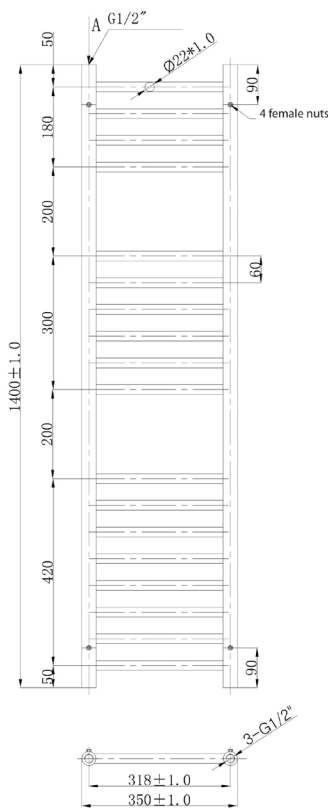

1600 x 350 Image Shown

Information:

Height	Width	Pipe Centres	Wall to Pipe Centres	Watts	BTU's	Code
430	350	318	85	142	484	RA070
600	350	318	85	205	698	RA071
800	350	318	85	244	833	RA072

Finishes:

Chrome

Guarantee/Aftercare: During installation extra care must be taken to avoid damaging the fittings. We provide a guarantee against faulty manufacture or materials (excluding serviceable parts), providing they have been installed, cared for and used in accordance with our instructions and good plumbing practice. All products installed in a commercial environment carry a 12 month guarantee. We cannot be held responsible for the use of incorrect dimensions shown for first fix without the actual products on site.

Notes: Drawings may not be to scale. All dimensions in mm unless otherwise stated. Information correct at time of printing but subject to change at any time.

Phoenix

DESIGNED FOR YOU

Technical Data Sheet

Range: Radiators
 Type: Athena
 Code: RA070 RA071 RA072 RA073 RA074 RA075
 Version/Date: v2 03/17

Information:

Height	Width	Pipe Centres	Wall to Pipe Centres	Watts	BTU's	Code
1200	350	318	85	373	1274	RA073
1400	350	318	85	423	1443	RA074
1600	350	318	85	472	1611	RA075