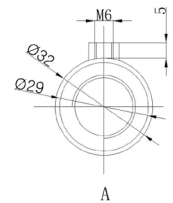

Phoenix

DESIGNED FOR YOU

Technical Data Sheet

Range: Radiators
Type: Athena
Code: RA070 RA071 RA072 RA073 RA074 RA075
Version/Date: v2 03/17

Information:

Height	Width	Pipe Centres	Wall to Pipe Centres	Watts	BTU's	Code
1200	350	318	85	373	1274	RA073
1400	350	318	85	423	1443	RA074
1600	350	318	85	472	1611	RA075