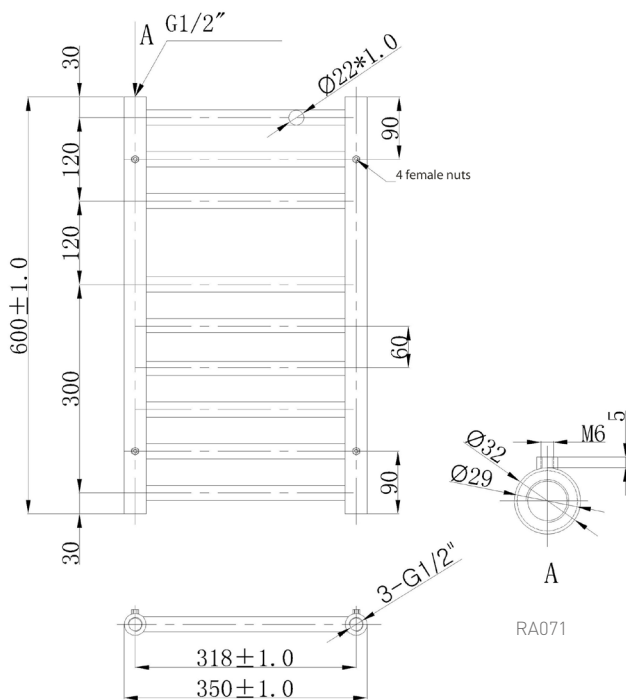

Phoenix

DESIGNED FOR YOU

Technical Data Sheet

Range: Radiators
 Type: Athena
 Code: RA070 RA071 RA072 RA073 RA074 RA075
 Version/Date: v2 03/17

This product is designed as a warmer of dry towels. Placing wet towels or garments on this product may result in the deterioration of the surface finish.

1600 x 350 Image Shown

Information:

Height	Width	Pipe Centres	Wall to Pipe Centres	Watts	BTU's	Code
430	350	318	85	142	484	RA070
600	350	318	85	205	698	RA071
800	350	318	85	244	833	RA072

Finishes:

Chrome

Guarantee/Aftercare: During installation extra care must be taken to avoid damaging the fittings. We provide a guarantee against faulty manufacture or materials (excluding serviceable parts), providing they have been installed, cared for and used in accordance with our instructions and good plumbing practice. All products installed in a commercial environment carry a 12 month guarantee. We cannot be held responsible for the use of incorrect dimensions shown for first fix without the actual products on site.

Notes: Drawings may not be to scale. All dimensions in mm unless otherwise stated. Information correct at time of printing but subject to change at any time.

Phoenix

DESIGNED FOR YOU

Technical Data Sheet

Range: Radiators
 Type: Athena
 Code: RA070 RA071 RA072 RA073 RA074 RA075
 Version/Date: v2 03/17

Information:

Height	Width	Pipe Centres	Wall to Pipe Centres	Watts	BTU's	Code
1200	350	318	85	373	1274	RA073
1400	350	318	85	423	1443	RA074
1600	350	318	85	472	1611	RA075