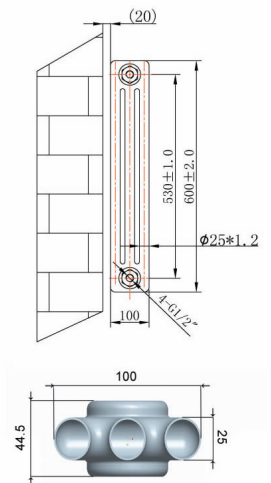

## Information:

Height	Width	Tapping Centres	Wall to Pipe Centres	Watts	BTU's	Code
600	544	544	76	911	3107	RA130
600	821	821	76	1366	4661	RA131
600	999	999	76	1670	5697	RA132

Notes: Drawings may not be to scale. All dimensions in mm unless otherwise stated. Information correct at time of printing but subject to change at any time.

# Phoenix

DESIGNED FOR YOU

Technical Data Sheet

Information:

Height	Width	Tapping Centres	Wall to Pipe Centres	Watts	BTU's	Code
600	1177	1177	76	1973	6733	RA133
1800	287	287	76	1461	4983	RA134
1800	376	376	76	1947	6644	RA135