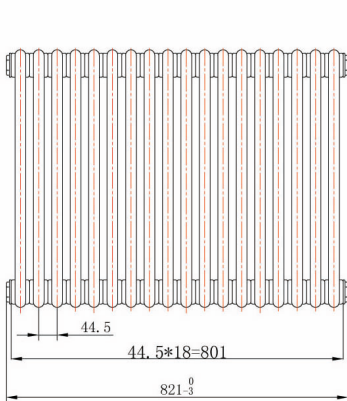

## Information:

Height	Width	Tapping Centres	Wall to Pipe Centres	Watts	BTU's	Code
600	544	544	76	911	3107	RA130
600	821	821	76	1366	4661	RA131
600	999	999	76	1670	5697	RA132

Notes: Drawings may not be to scale. All dimensions in mm unless otherwise stated. Information correct at time of printing but subject to change at any time.

# Phoenix

DESIGNED FOR YOU

Technical Data Sheet

Information:

Height	Width	Tapping Centres	Wall to Pipe Centres	Watts	BTU's	Code
600	1177	1177	76	1973	6733	RA133
1800	287	287	76	1461	4983	RA134
1800	376	376	76	1947	6644	RA135