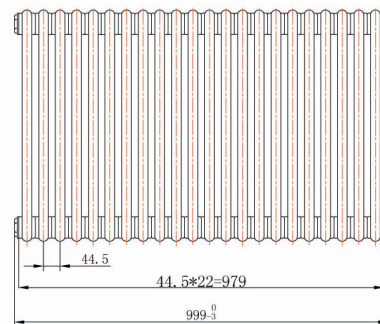

## Information:

Height	Width	Tapping Centres	Wall to Pipe Centres	Watts	BTU's	Code
600	544	544	76	911	3107	RA130
600	821	821	76	1366	4661	RA131
600	999	999	76	1670	5697	RA132

Notes: Drawings may not be to scale. All dimensions in mm unless otherwise stated. Information correct at time of printing but subject to change at any time.

# Phoenix

DESIGNED FOR YOU

Technical Data Sheet

Information:

Height	Width	Tapping Centres	Wall to Pipe Centres	Watts	BTU's	Code
600	1177	1177	76	1973	6733	RA133
1800	287	287	76	1461	4983	RA134
1800	376	376	76	1947	6644	RA135