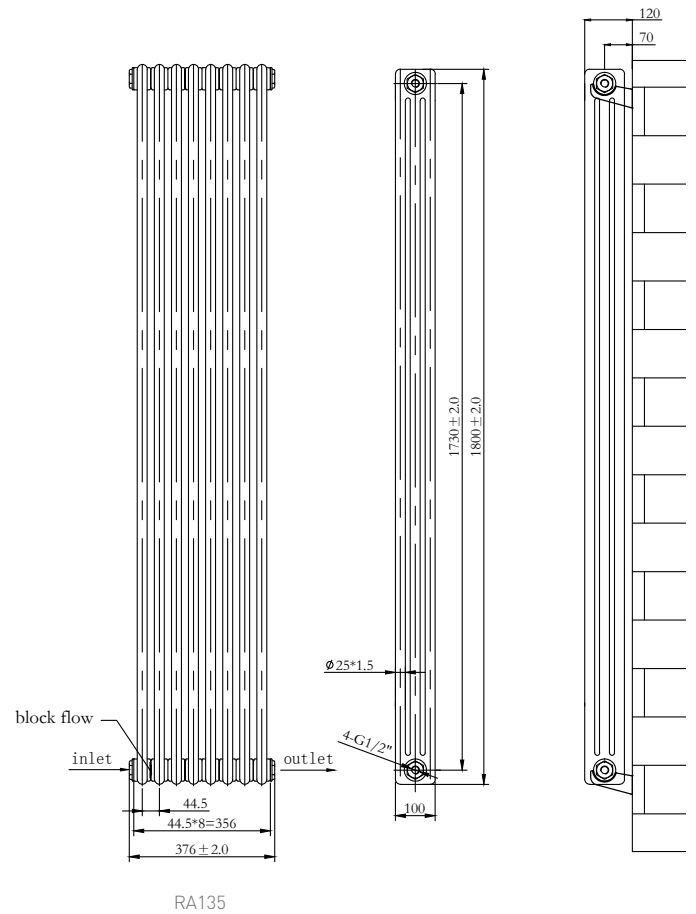

## Information:

Height	Width	Tapping Centres	Wall to Pipe Centres	Watts	BTU's	Code
600	544	544	76	911	3107	RA130
600	821	821	76	1366	4661	RA131
600	999	999	76	1670	5697	RA132

Notes: Drawings may not be to scale. All dimensions in mm unless otherwise stated. Information correct at time of printing but subject to change at any time.

# Phoenix

DESIGNED FOR YOU

Technical Data Sheet

Information:

Height	Width	Tapping Centres	Wall to Pipe Centres	Watts	BTU's	Code
600	1177	1177	76	1973	6733	RA133
1800	287	287	76	1461	4983	RA134
1800	376	376	76	1947	6644	RA135