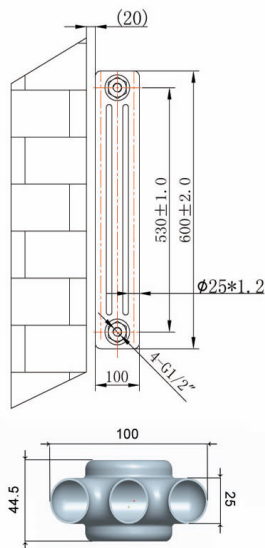

Phoenix

DESIGNED FOR YOU

Technical Data Sheet

Range: Radiators
Type: Nicole 3 Column
Code: RA130 RA131 RA132 RA133 RA134 RA135
Version/Date: v5 08/19

600 x 821 Image Shown

These products are designed as a warmer of dry towels. Placing wet towels or garments on these products may result in the deterioration of the surface finish.