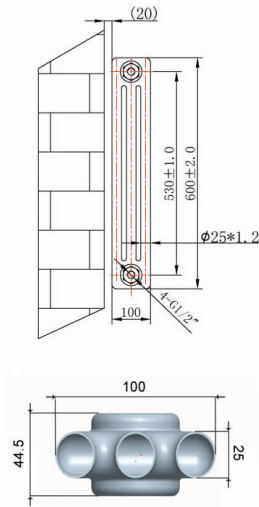

## Information:

Height	Width	Tapping Centres	Wall to Pipe Centres	Watts	BTU's	Code
600	544	544	76	911	3107	RA130
600	821	821	76	1366	4661	RA131
600	999	999	76	1670	5697	RA132

Notes: Drawings may not be to scale. All dimensions in mm unless otherwise stated. Information correct at time of printing but subject to change at any time.

# Phoenix

DESIGNED FOR YOU

Technical Data Sheet

Information:

Height	Width	Tapping Centres	Wall to Pipe Centres	Watts	BTU's	Code
600	1177	1177	76	1973	6733	RA133
1800	287	287	76	1461	4983	RA134
1800	376	376	76	1947	6644	RA135