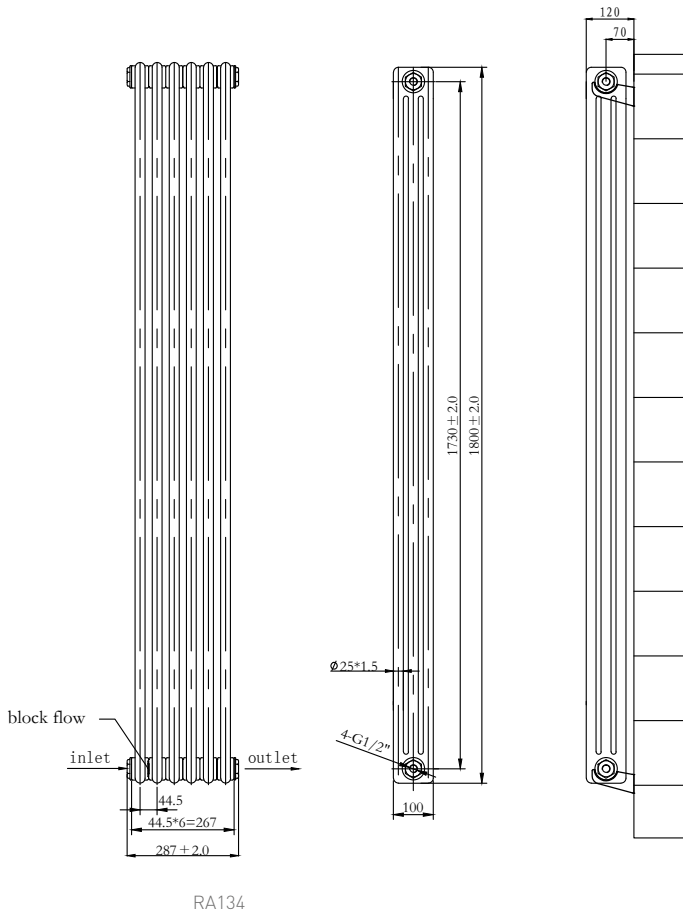

## Information:

Height	Width	Tapping Centres	Wall to Pipe Centres	Watts	BTU's	Code
600	544	544	76	911	3107	RA130
600	821	821	76	1366	4661	RA131
600	999	999	76	1670	5697	RA132

Notes: Drawings may not be to scale. All dimensions in mm unless otherwise stated. Information correct at time of printing but subject to change at any time.

# Phoenix

DESIGNED FOR YOU

Technical Data Sheet

Information:

Height	Width	Tapping Centres	Wall to Pipe Centres	Watts	BTU's	Code
600	1177	1177	76	1973	6733	RA133
1800	287	287	76	1461	4983	RA134
1800	376	376	76	1947	6644	RA135