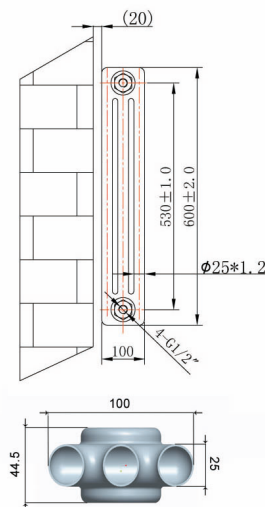

## Information:

Height	Width	Tapping Centres	Wall to Pipe Centres	Watts	BTU's	Code
600	544	544	76	911	3107	RA130
600	821	821	76	1366	4661	RA131
600	999	999	76	1670	5697	RA132

Notes: Drawings may not be to scale. All dimensions in mm unless otherwise stated. Information correct at time of printing but subject to change at any time.

# Phoenix

DESIGNED FOR YOU

Technical Data Sheet

Information:

Height	Width	Tapping Centres	Wall to Pipe Centres	Watts	BTU's	Code
600	1177	1177	76	1973	6733	RA133
1800	287	287	76	1461	4983	RA134
1800	376	376	76	1947	6644	RA135