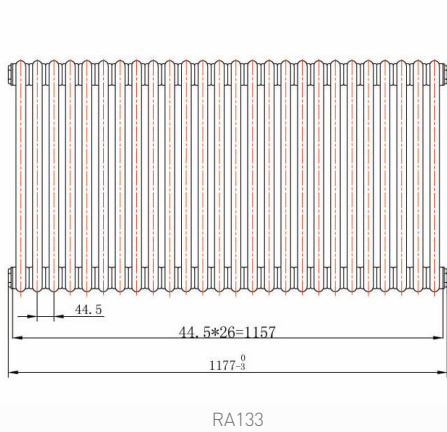

## Information:

Height	Width	Tapping Centres	Wall to Pipe Centres	Watts	BTU's	Code
600	544	544	76	911	3107	RA130
600	821	821	76	1366	4661	RA131
600	999	999	76	1670	5697	RA132

Notes: Drawings may not be to scale. All dimensions in mm unless otherwise stated. Information correct at time of printing but subject to change at any time.

# Phoenix

DESIGNED FOR YOU

Technical Data Sheet

Information:

Height	Width	Tapping Centres	Wall to Pipe Centres	Watts	BTU's	Code
600	1177	1177	76	1973	6733	RA133
1800	287	287	76	1461	4983	RA134
1800	376	376	76	1947	6644	RA135