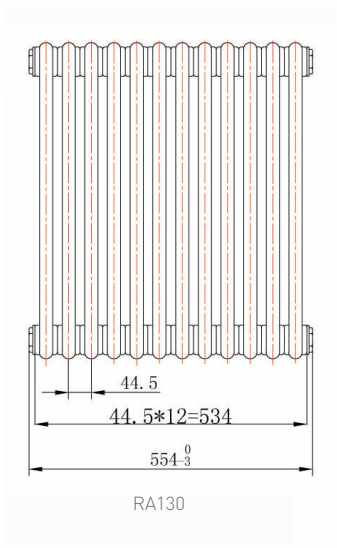

# Phoenix

DESIGNED FOR YOU

Technical Data Sheet

Range: Radiators  
 Type: Nicole 3 Column  
 Code: RA130 RA131 RA132 RA133 RA134 RA135  
 Version/Date: v5 08/19

600 x 821 Image Shown

These products are designed as a warmer of dry towels. Placing wet towels or garments on these products may result in the deterioration of the surface finish.

## Information:

Height	Width	Tapping Centres	Wall to Pipe Centres	Watts	BTU's	Code
600	544	544	76	911	3107	RA130
600	821	821	76	1366	4661	RA131
600	999	999	76	1670	5697	RA132

Notes: Drawings may not be to scale. All dimensions in mm unless otherwise stated. Information correct at time of printing but subject to change at any time.

# Phoenix

DESIGNED FOR YOU

Technical Data Sheet

Information:

Height	Width	Tapping Centres	Wall to Pipe Centres	Watts	BTU's	Code
600	1177	1177	76	1973	6733	RA133
1800	287	287	76	1461	4983	RA134
1800	376	376	76	1947	6644	RA135