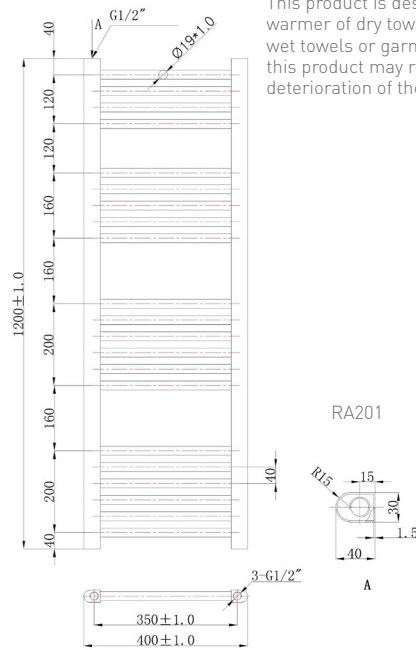

Phoenix

DESIGNED FOR YOU

Technical Data Sheet

Range: Radiators
 Type: Flavia Straight
 Code: RA200 RA201 RA202 RA203
 Version/Date: v2 03/17

This product is designed as a warmer of dry towels. Placing wet towels or garments on this product may result in the deterioration of the surface finish.

Notes: Drawings may not be to scale. All dimensions in mm unless otherwise stated. Information correct at time of printing but subject to change at any time.