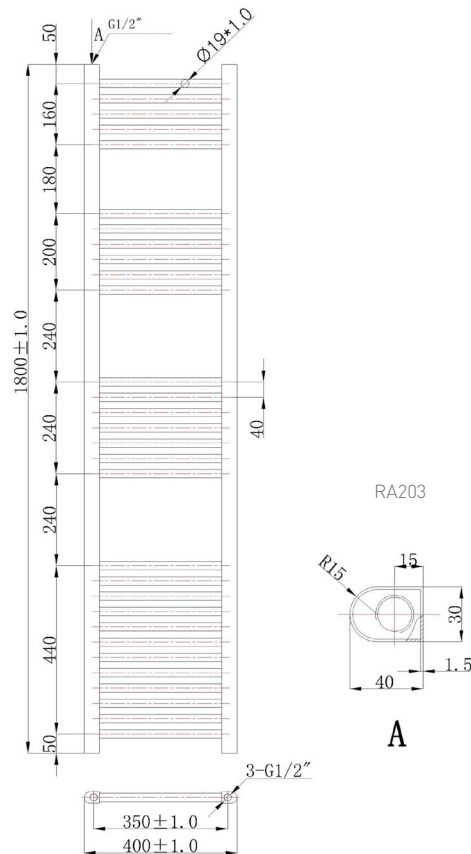

Guarantee/Aftercare: During installation extra care must be taken to avoid damaging the fittings. We provide a guarantee against faulty manufacture or materials (excluding serviceable parts), providing they have been installed, cared for and used in accordance with our instructions and good plumbing practice. All products installed in a commercial environment carry a 12 month guarantee. We cannot be held responsible for the use of incorrect dimensions shown for first fix without the actual products on site. All dimensions stated are nominal and are subject to manufacturing tolerances.

Finishes:

Chrome

Phoenix Whirlpools Ltd. Unit 8, Leeds 27 Industrial Estate, Bruntcliffe Avenue, Morley, Leeds LS27 0LL

Tel: (Sales) +44 (0)113 2012260 Fax: +44 (0)113 2012268 Email: sales@phoenix-uk.co.uk Web: www.phoenix-uk.co.uk

Notes: Drawings may not be to scale. All dimensions in mm unless otherwise stated. Information correct at time of printing but subject to change at any time.