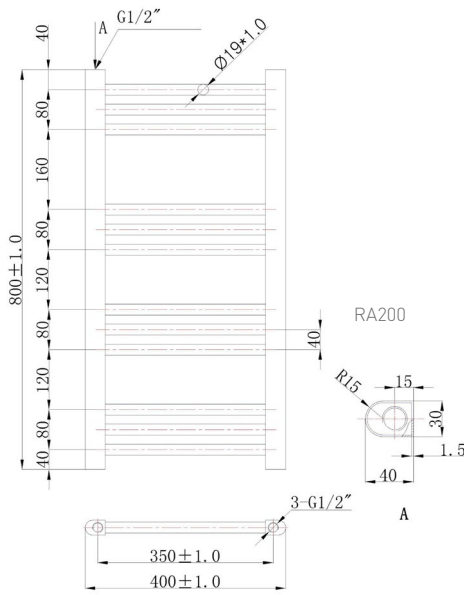

Phoenix

DESIGNED FOR YOU

Technical Data Sheet

Range: Radiators
 Type: Flavia Straight
 Code: RA200 RA201 RA202 RA203
 Version/Date: v2 03/17

This product is designed as a warmer of dry towels. Placing wet towels or garments on this product may result in the deterioration of the surface finish.

Notes: Drawings may not be to scale. All dimensions in mm unless otherwise stated. Information correct at time of printing but subject to change at any time.