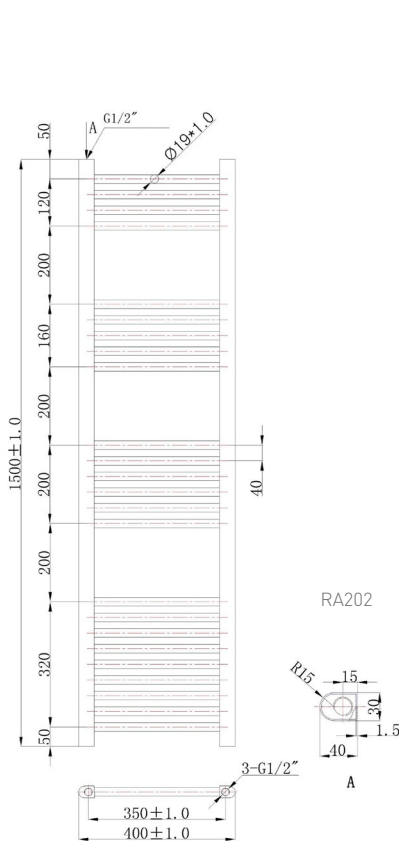

Guarantee/Aftercare: During installation extra care must be taken to avoid damaging the fittings. We provide a guarantee against faulty manufacture or materials (excluding serviceable parts), providing they have been installed, cared for and used in accordance with our instructions and good plumbing practice. All products installed in a commercial environment carry a 12 month guarantee. We cannot be held responsible for the use of incorrect dimensions shown for first fix without the actual products on site. All dimensions stated are nominal and are subject to manufacturing tolerances.

Finishes:

Chrome

Phoenix Whirlpools Ltd. Unit 8, Leeds 27 Industrial Estate, Bruntcliffe Avenue, Morley, Leeds LS27 0LL

Tel: (Sales) +44 (0)113 2012260 Fax: +44 (0)113 2012268 Email: sales@phoenix-uk.co.uk Web: www.phoenix-uk.co.uk

Notes: Drawings may not be to scale. All dimensions in mm unless otherwise stated. Information correct at time of printing but subject to change at any time.