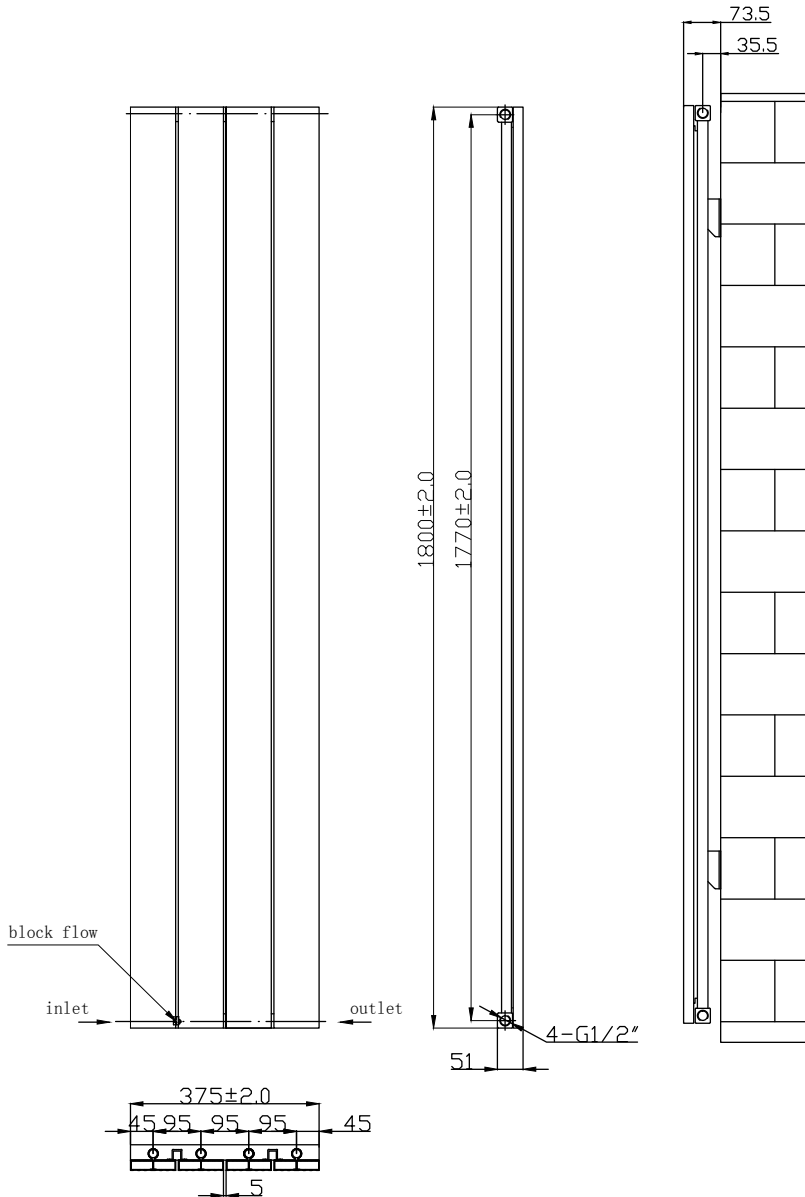

Phoenix

DESIGNED FOR YOU

Technical Data Sheet

Range: Radiators
 Type: Eon
 Code: RA220 RA221 RA222
 Version/Date: v5 01/19

Information:

Height	Width	Tapping Centres	Wall to Pipe Centres	Watts	BTU's	Code
1800	375	375	45	1131	3860	RA220/221/222

Notes: Drawings may not be to scale. All dimensions in mm unless otherwise stated. Information correct at time of printing but subject to change at any time.