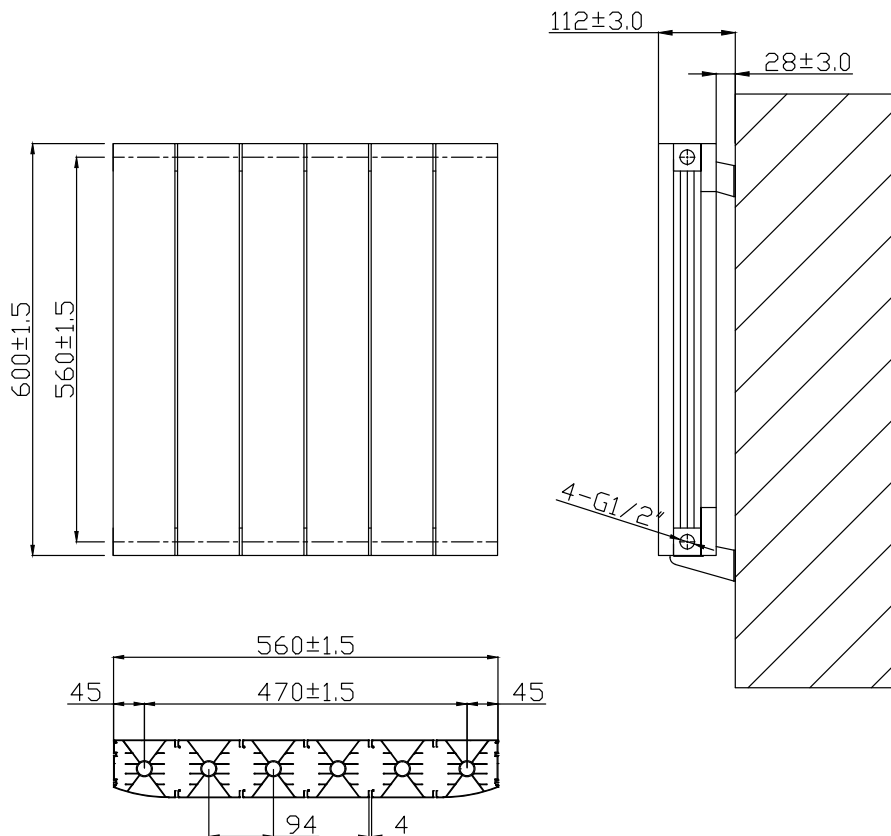

Phoenix

DESIGNED FOR YOU

Technical Data Sheet

Range: Radiators
 Type: Urban
 Code: RA230 RA234
 Version/Date: v3 01/19

600 x 1124 Image Shown

Information:

Height	Width	Tapping Centres	Wall to Pipe Centres	Watts	BTU's	Code
600	560	560	75	841	2868	RA230/RA234

Notes: Drawings may not be to scale. All dimensions in mm unless otherwise stated. Information correct at time of printing but subject to change at any time.