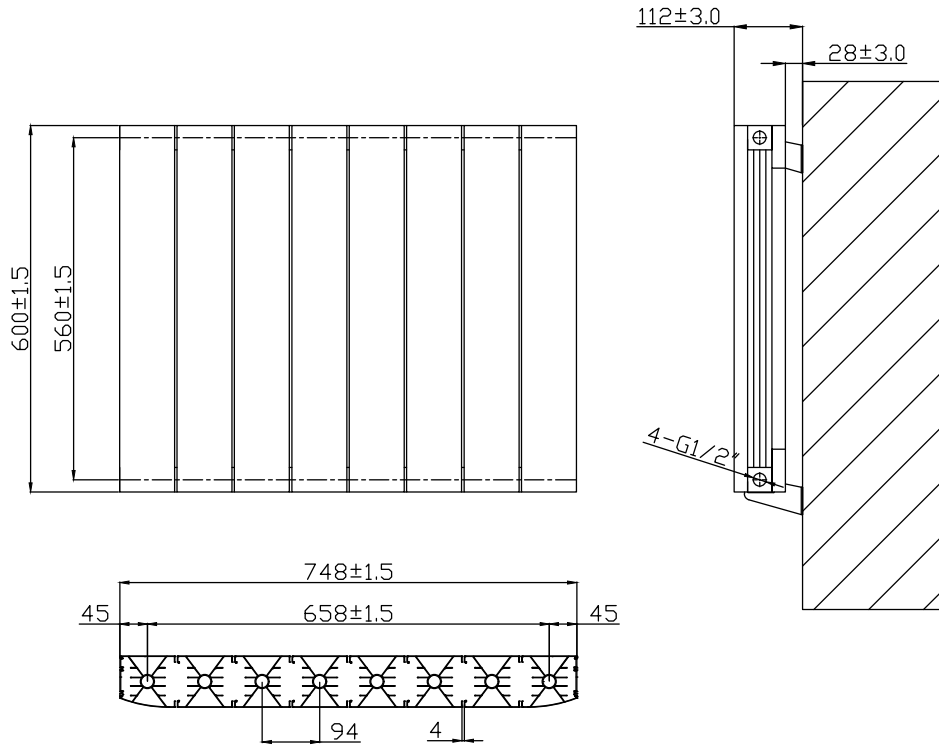

Phoenix

DESIGNED FOR YOU

Technical Data Sheet

Range: Radiators
 Type: Urban
 Code: RA231 RA235
 Version/Date: v3 01/19

600 x 1124 Image Shown

Information:

Height	Width	Tapping Centres	Wall to Pipe Centres	Watts	BTU's	Code
600	748	748	75	1121	3824	RA231/RA235

Notes: Drawings may not be to scale. All dimensions in mm unless otherwise stated. Information correct at time of printing but subject to change at any time.