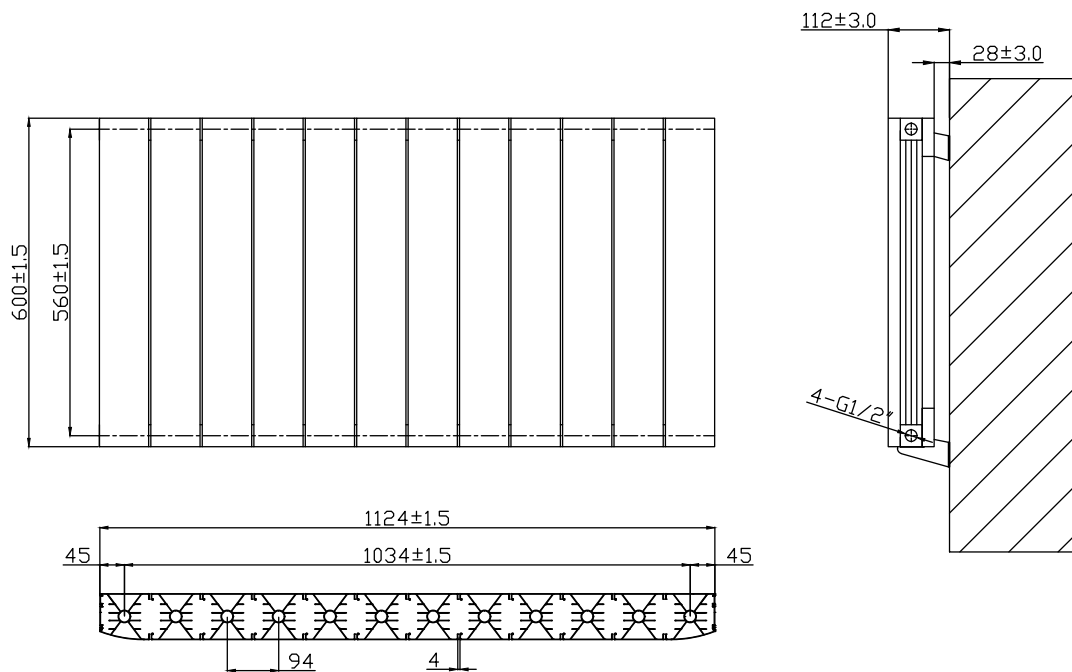

# Phoenix

DESIGNED FOR YOU

Technical Data Sheet

Range: Radiators  
 Type: Urban  
 Code: RA233 RA237  
 Version/Date: v3 01/19

600 x 1124 Image Shown

Information:

Height	Width	Tapping Centres	Wall to Pipe Centres	Watts	BTU's	Code
600	1124	1124	75	1681	5736	RA233/RA237

Notes: Drawings may not be to scale. All dimensions in mm unless otherwise stated. Information correct at time of printing but subject to change at any time.