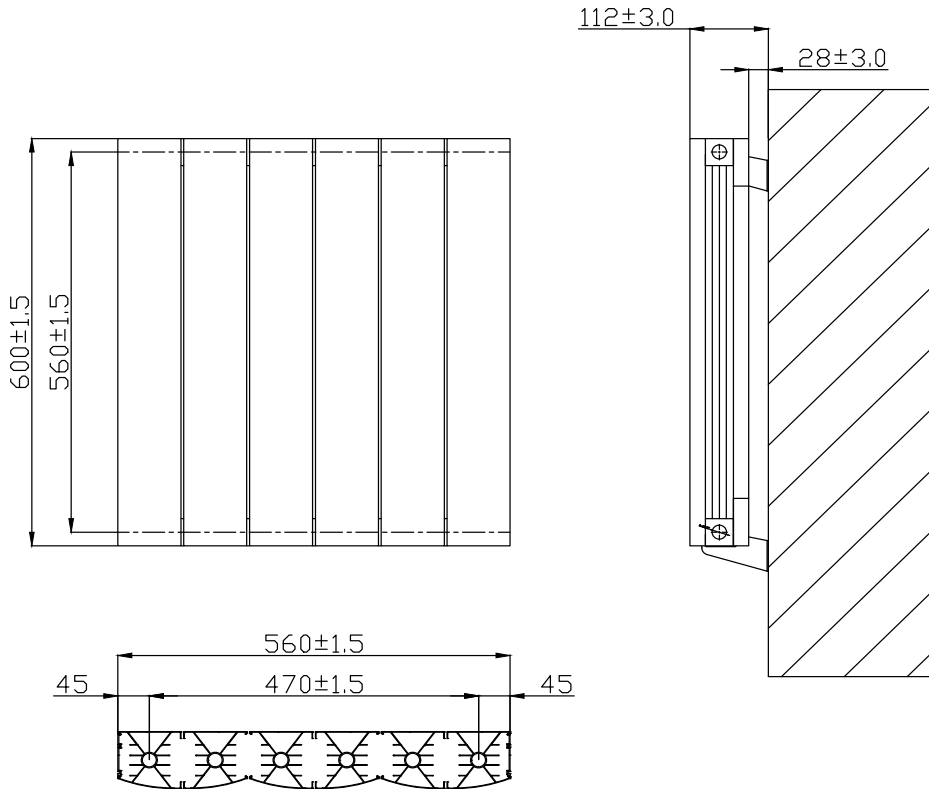

Phoenix

DESIGNED FOR YOU

Technical Data Sheet

Range: Radiators
 Type: Space
 Code: RA240 RA244
 Version/Date: v3 01/19

600 x 748 Image Shown

Information:

Height	Width	Tapping Centres	Wall to Pipe Centres	Watts	BTU's	Code
600	560	560	75	827	2821	RA240/RA244

Notes: Drawings may not be to scale. All dimensions in mm unless otherwise stated. Information correct at time of printing but subject to change at any time.