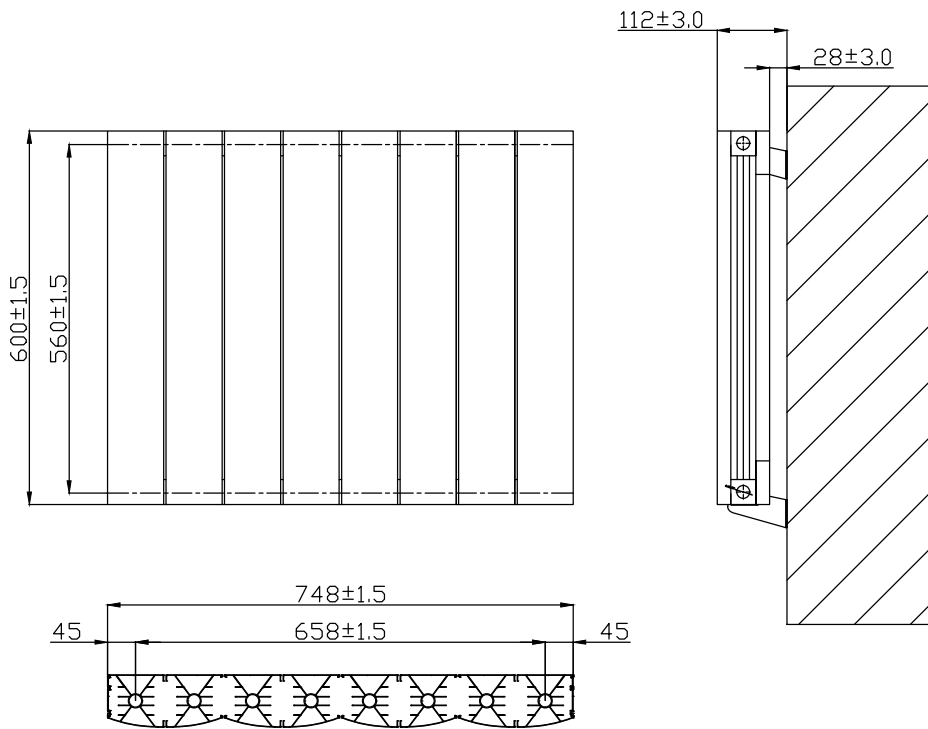

Phoenix

DESIGNED FOR YOU

Technical Data Sheet

Range: Radiators
 Type: Space
 Code: RA241 RA245
 Version/Date: v3 01/19

600 x 748 Image Shown

Information:

Height	Width	Tapping Centres	Wall to Pipe Centres	Watts	BTU's	Code
600	748	748	75	1113	3796	RA241/RA245

Notes: Drawings may not be to scale. All dimensions in mm unless otherwise stated. Information correct at time of printing but subject to change at any time.