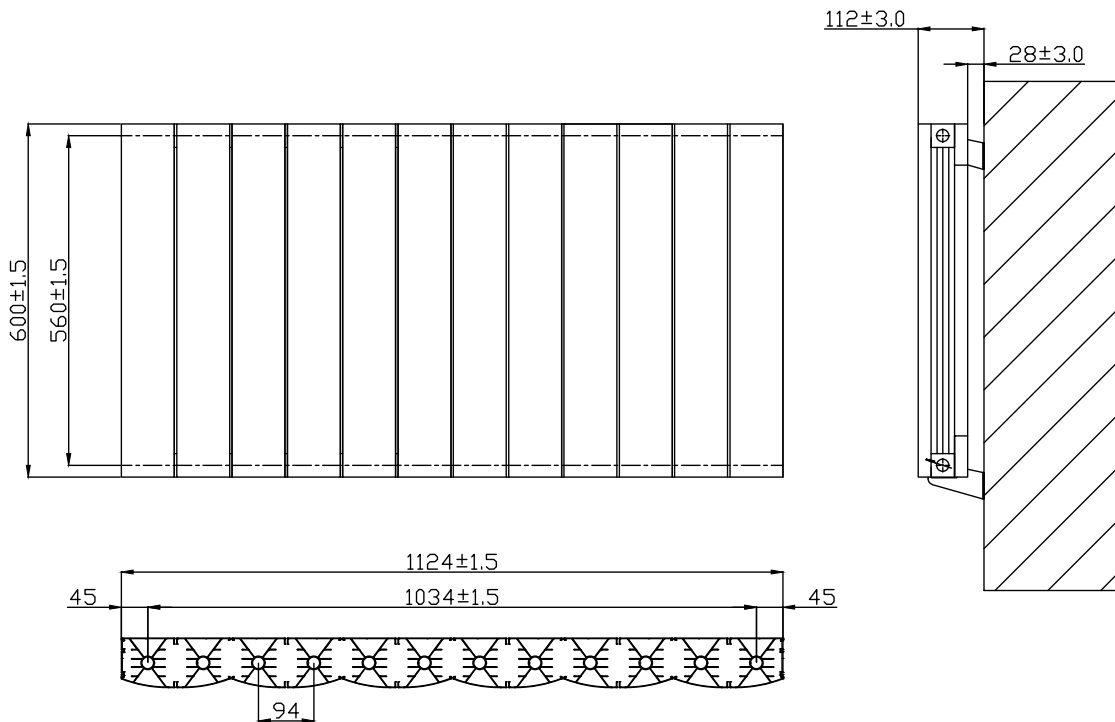

# Phoenix

DESIGNED FOR YOU

Technical Data Sheet

Range: Radiators  
 Type: Space  
 Code: RA243 RA247  
 Version/Date: v3 01/19

600 x 748 Image Shown

## Information:

Height	Width	Tapping Centres	Wall to Pipe Centres	Watts	BTU's	Code
600	1124	1124	75	1666	5685	RA243/RA247

This product is designed as a warmer of dry towels. Placing wet towels or garments on this product may result in the deterioration of the surface finish.

Notes: Drawings may not be to scale. All dimensions in mm unless otherwise stated. Information correct at time of printing but subject to change at any time.