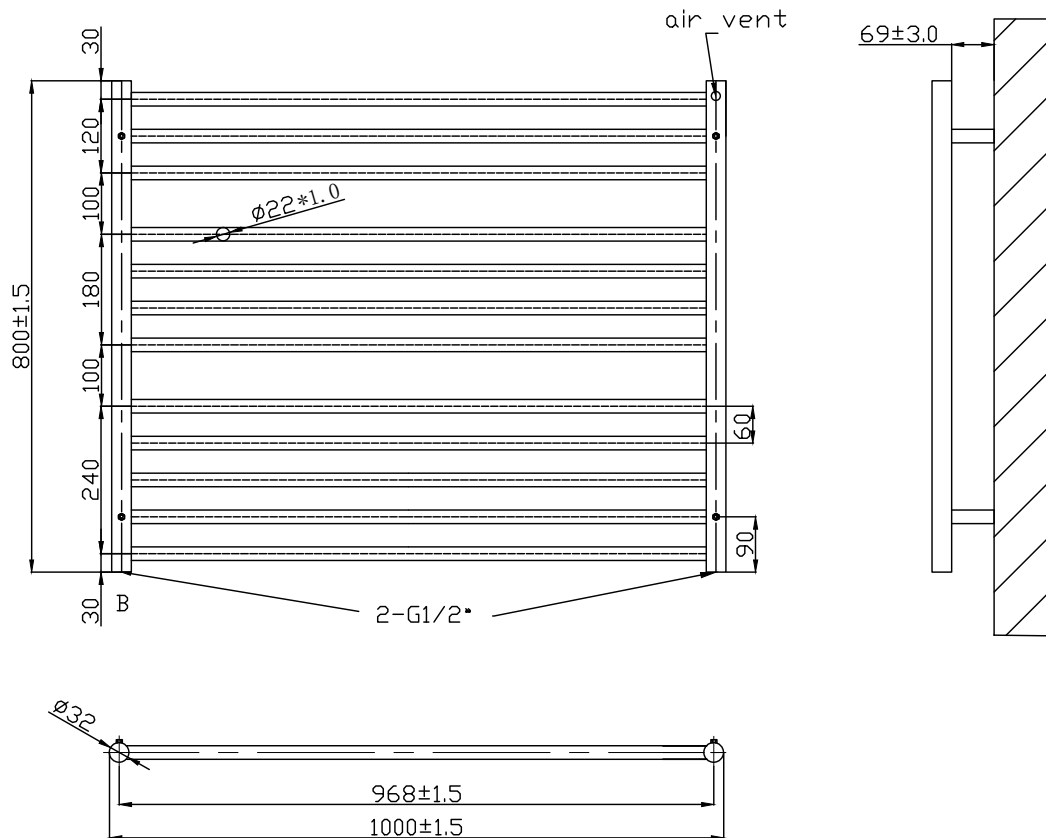

Phoenix

DESIGNED FOR YOU

Technical Data Sheet

Range: Radiators
 Type: Zonta
 Code: RA321
 Version/Date: v1 04/16

800 x 1200 Model shown

Information:

Height	Width	Pipe Centres	Wall to Pipe Centres	Watts	BTU's	Code
800	1000	968	87	503	1715	RA321

Notes: Drawings may not be to scale. All dimensions in mm unless otherwise stated. Information correct at time of printing but subject to change at any time.