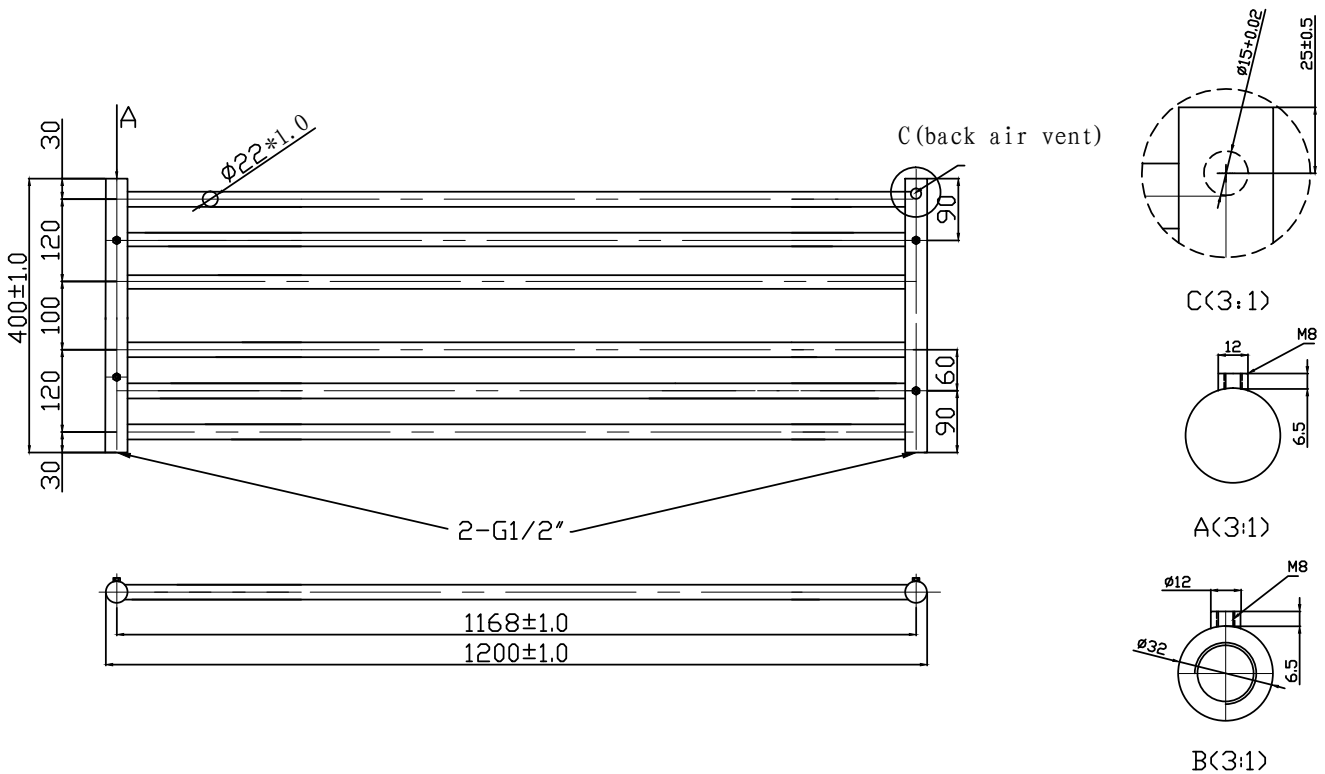

Phoenix

DESIGNED FOR YOU

Technical Data Sheet

Range: Radiators
 Type: Zonta
 Code: RA322
 Version/Date: v1 04/16

800 x 1200 Model shown

Information:

| Height | Width | Pipe Centres | Wall to Pipe Centres | Watts | BTU's | Code |
|--------|-------|--------------|----------------------|-------|-------|-------|
| 400 | 1200 | 1168 | 87 | 295 | 1007 | RA322 |

Notes: Drawings may not be to scale. All dimensions in mm unless otherwise stated. Information correct at time of printing but subject to change at any time.