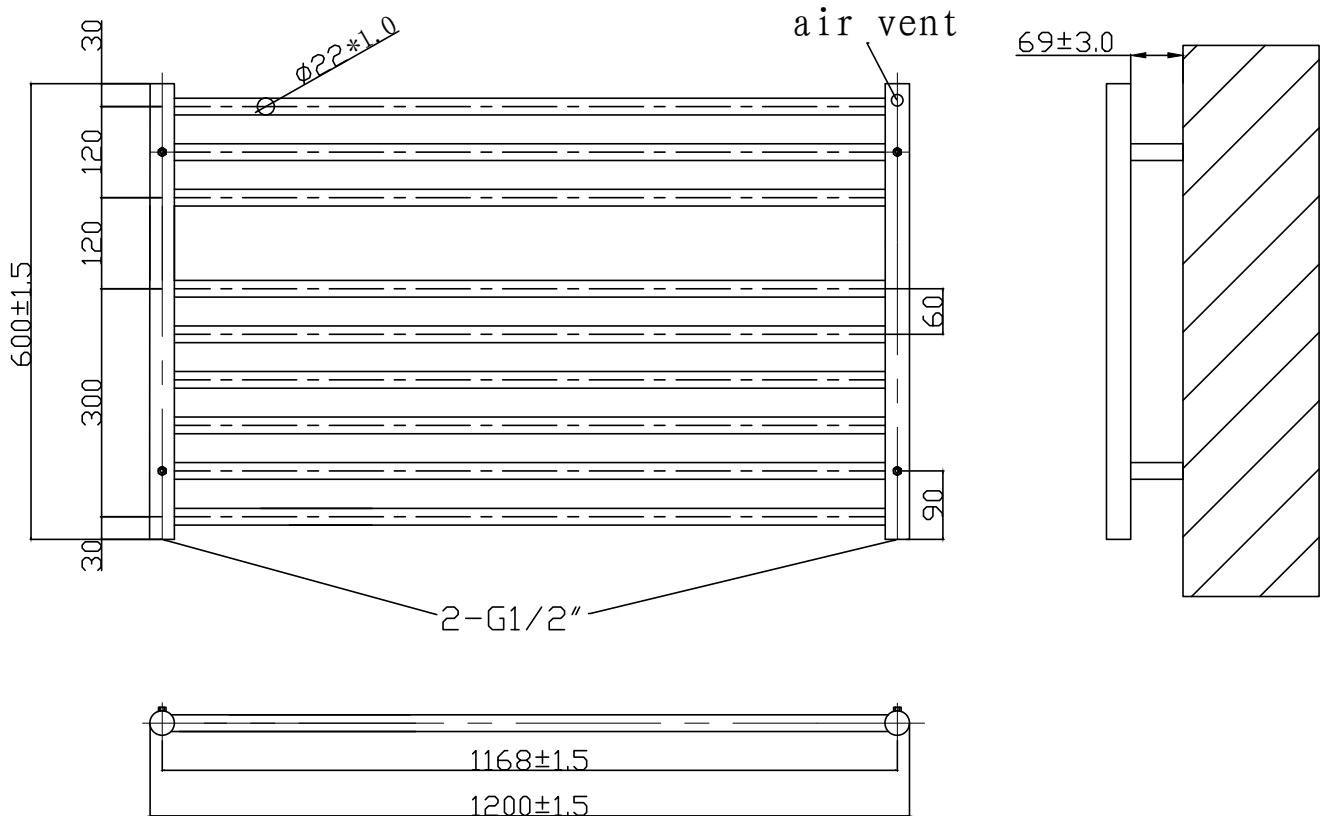

Phoenix

DESIGNED FOR YOU

Technical Data Sheet

Range: Radiators
 Type: Zonta
 Code: RA323
 Version/Date: v1 04/16

800 x 1200 Model shown

Information:

Height	Width	Pipe Centres	Wall to Pipe Centres	Watts	BTU's	Code
600	1200	1168	87	443	1510	RA323

Notes: Drawings may not be to scale. All dimensions in mm unless otherwise stated. Information correct at time of printing but subject to change at any time.