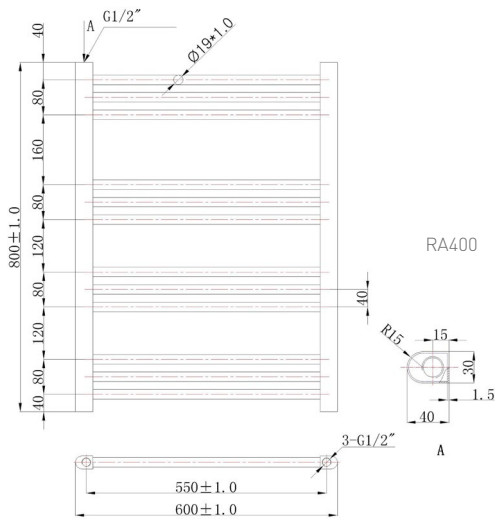

Phoenix

DESIGNED FOR YOU

Technical Data Sheet

Range: Radiators
 Type: Flavia Straight
 Code: RA400 RA401 RA402 RA403
 Version/Date: v2 03/17

1800 x 400 Image Shown

This product is designed as a warmer of dry towels. Placing wet towels or garments on this product may result in the deterioration of the surface finish.

Notes: Drawings may not be to scale. All dimensions in mm unless otherwise stated. Information correct at time of printing but subject to change at any time.