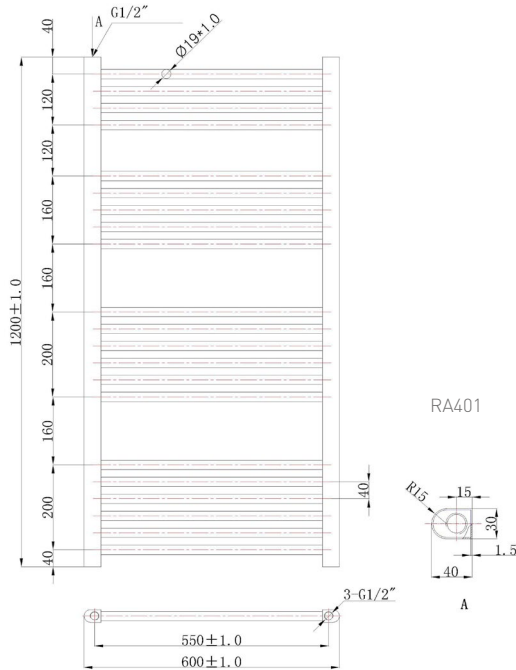

Phoenix

DESIGNED FOR YOU

Technical Data Sheet

Range: Radiators
 Type: Flavia Straight
 Code: RA400 RA401 RA402 RA403
 Version/Date: v2 03/17

1800 x 400 Image Shown

This product is designed as a warmer of dry towels. Placing wet towels or garments on this product may result in the deterioration of the surface finish.

Notes: Drawings may not be to scale. All dimensions in mm unless otherwise stated. Information correct at time of printing but subject to change at any time.