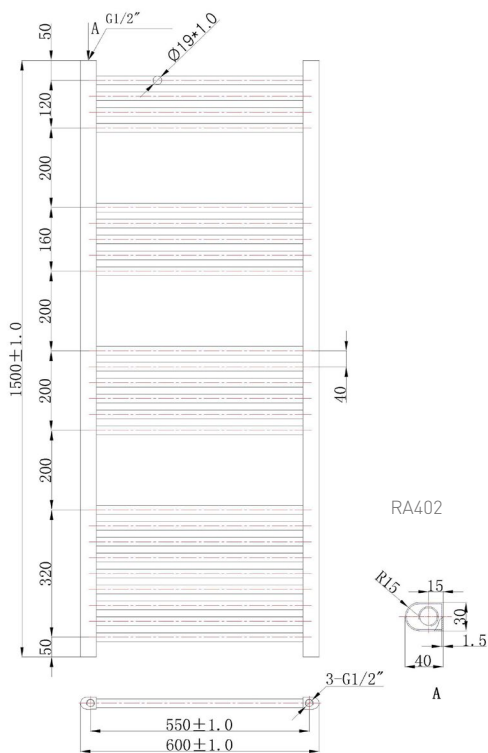

Phoenix

DESIGNED FOR YOU

Technical Data Sheet

Range: Radiators
 Type: Flavia Straight
 Code: RA400 RA401 RA402 RA403
 Version/Date: v2 03/17

1800 x 400 Image Shown

This product is designed as a warmer of dry towels. Placing wet towels or garments on this product may result in the deterioration of the surface finish.

Notes: Drawings may not be to scale. All dimensions in mm unless otherwise stated. Information correct at time of printing but subject to change at any time.