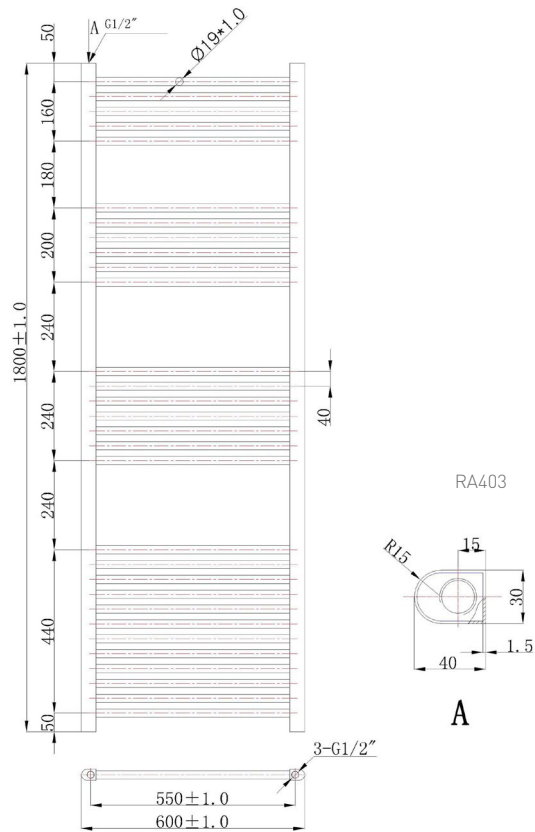

Phoenix

DESIGNED FOR YOU

Technical Data Sheet

Range: Radiators
 Type: Flavia Straight
 Code: RA400 RA401 RA402 RA403
 Version/Date: v2 03/17

1800 x 400 Image Shown

This product is designed as a warmer of dry towels. Placing wet towels or garments on this product may result in the deterioration of the surface finish.

Notes: Drawings may not be to scale. All dimensions in mm unless otherwise stated. Information correct at time of printing but subject to change at any time.