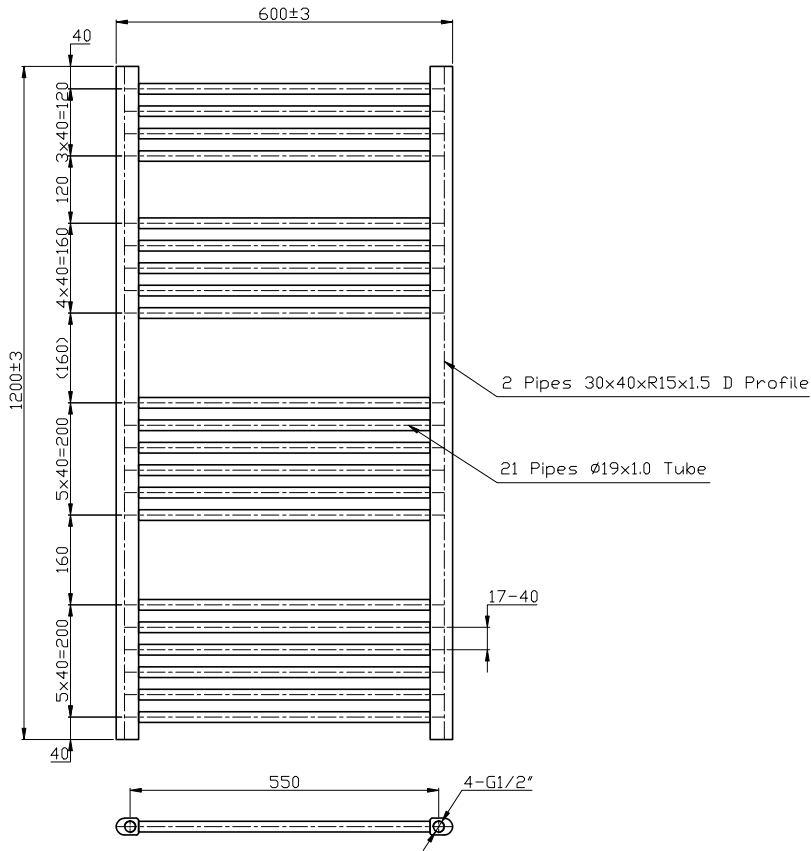

# Phoenix

DESIGNED FOR YOU

Technical Data Sheet

Range: Radiators  
 Type: Flavia Straight  
 Code: RA401  
 Version/Date: v1 01/16

1800 x 300 Image Shown

## Information:

Height	Width	Pipe Centres	Wall to Pipe Centres	Watts	BTU's	Code
1200	600	550	75	765	2610	RA401

Notes: Drawings may not be to scale. All dimensions in mm unless otherwise stated. Information correct at time of printing but subject to change at any time.