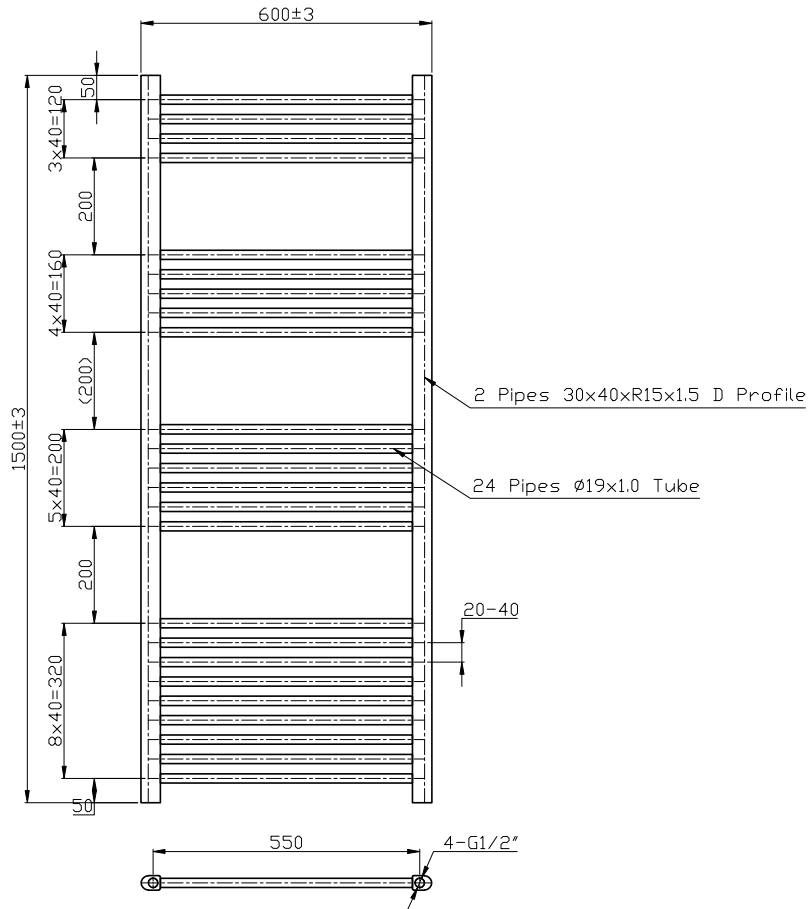

Phoenix

DESIGNED FOR YOU

Technical Data Sheet

Range: Radiators
 Type: Flavia Straight
 Code: RA402
 Version/Date: v1 01/16

Information:

Height	Width	Pipe Centres	Wall to Pipe Centres	Watts	BTU's	Code
1500	600	550	75	885	3018	RA402

Notes: Drawings may not be to scale. All dimensions in mm unless otherwise stated. Information correct at time of printing but subject to change at any time.