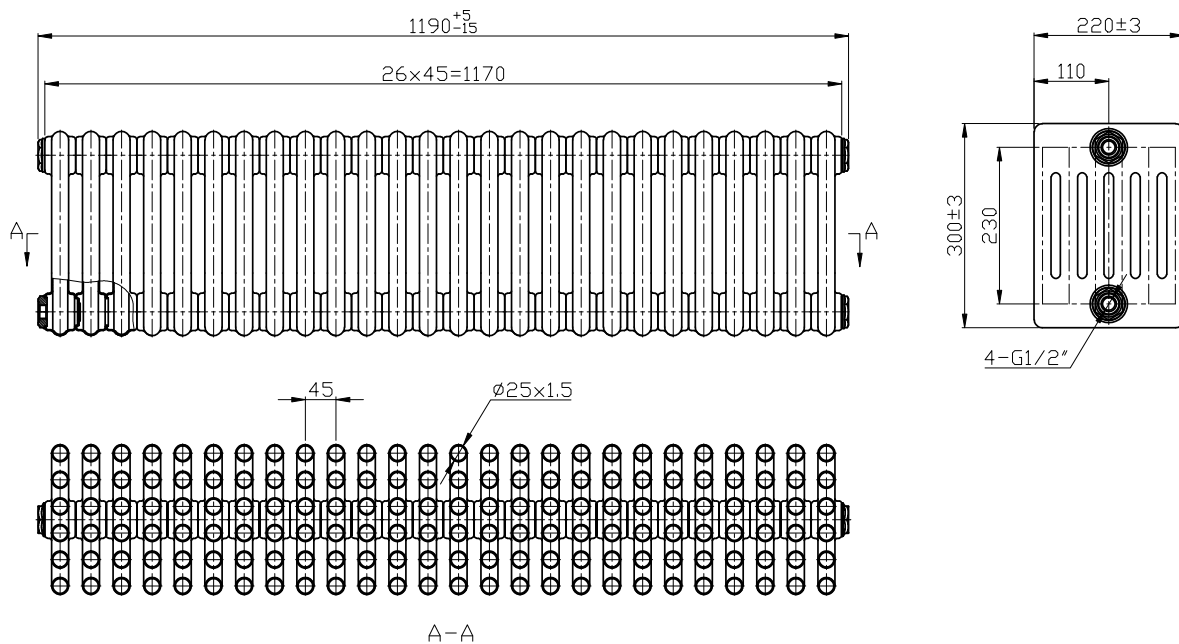

Phoenix

DESIGNED FOR YOU

Technical Data Sheet

Range: Radiators
 Type: Nicole 6 Column
 Code: RA421
 Version/Date: v2 01/19

300 x 1415 Image Shown

Information:

Height	Width	Tapping Centres	Wall to Pipe Centres	Watts	BTU's	Code
300	1190	1190	119	2379	8117	RA421

Notes: Drawings may not be to scale. All dimensions in mm unless otherwise stated. Information correct at time of printing but subject to change at any time.