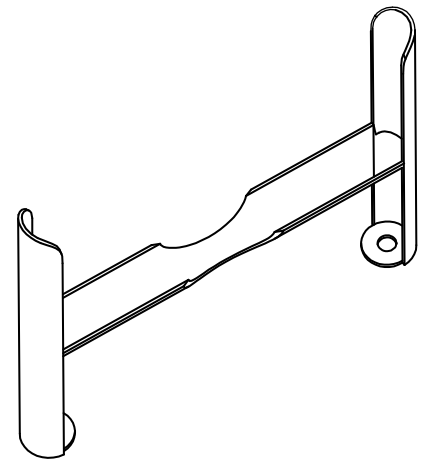

Phoenix

DESIGNED FOR YOU

Technical Data Sheet

Range: Radiators
 Type: Nicole 6 Column Leg Set
 Code: RA42LS
 Version/Date: v1 01/16

Information:

Finishes:

White

Guarantee/Aftercare: During installation extra care must be taken to avoid damaging the fittings. We provide a guarantee against faulty manufacture or materials (excluding serviceable parts), providing they have been installed, cared for and used in accordance with our instructions and good plumbing practice. All products installed in a commercial environment carry a 12 month guarantee. We cannot be held responsible for the use of incorrect dimensions shown for first fix without the actual products on site.

Notes: Drawings may not be to scale. All dimensions in mm unless otherwise stated. Information correct at time of printing but subject to change at any time.