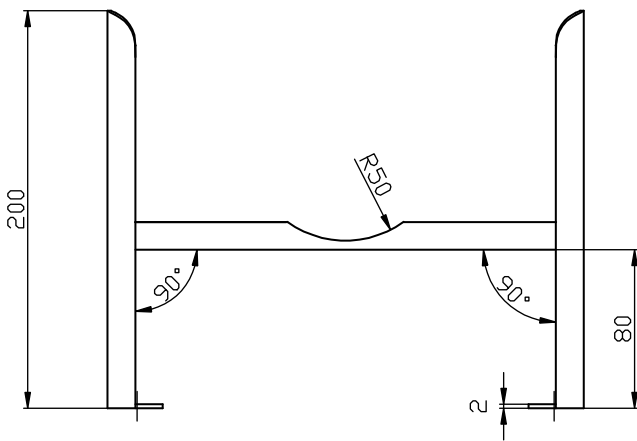

Phoenix

DESIGNED FOR YOU

Technical Data Sheet

Range: Radiators
 Type: Nicole 6 Column Leg Set
 Code: RA42LS
 Version/Date: v1 01/16

Information:

Finishes:

White

Guarantee/Aftercare: During installation extra care must be taken to avoid damaging the fittings. We provide a guarantee against faulty manufacture or materials (excluding serviceable parts), providing they have been installed, cared for and used in accordance with our instructions and good plumbing practice. All products installed in a commercial environment carry a 12 month guarantee. We cannot be held responsible for the use of incorrect dimensions shown for first fix without the actual products on site.

Notes: Drawings may not be to scale. All dimensions in mm unless otherwise stated. Information correct at time of printing but subject to change at any time.