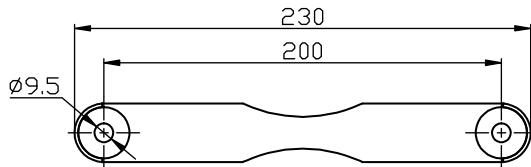

Phoenix

DESIGNED FOR YOU

Technical Data Sheet

Range: Radiators
 Type: Nicole 6 Column Leg Set
 Code: RA42LS
 Version/Date: v1 01/16

Information:

Finishes:

White

Guarantee/Aftercare: During installation extra care must be taken to avoid damaging the fittings. We provide a guarantee against faulty manufacture or materials (excluding serviceable parts), providing they have been installed, cared for and used in accordance with our instructions and good plumbing practice. All products installed in a commercial environment carry a 12 month guarantee. We cannot be held responsible for the use of incorrect dimensions shown for first fix without the actual products on site.

Notes: Drawings may not be to scale. All dimensions in mm unless otherwise stated. Information correct at time of printing but subject to change at any time.